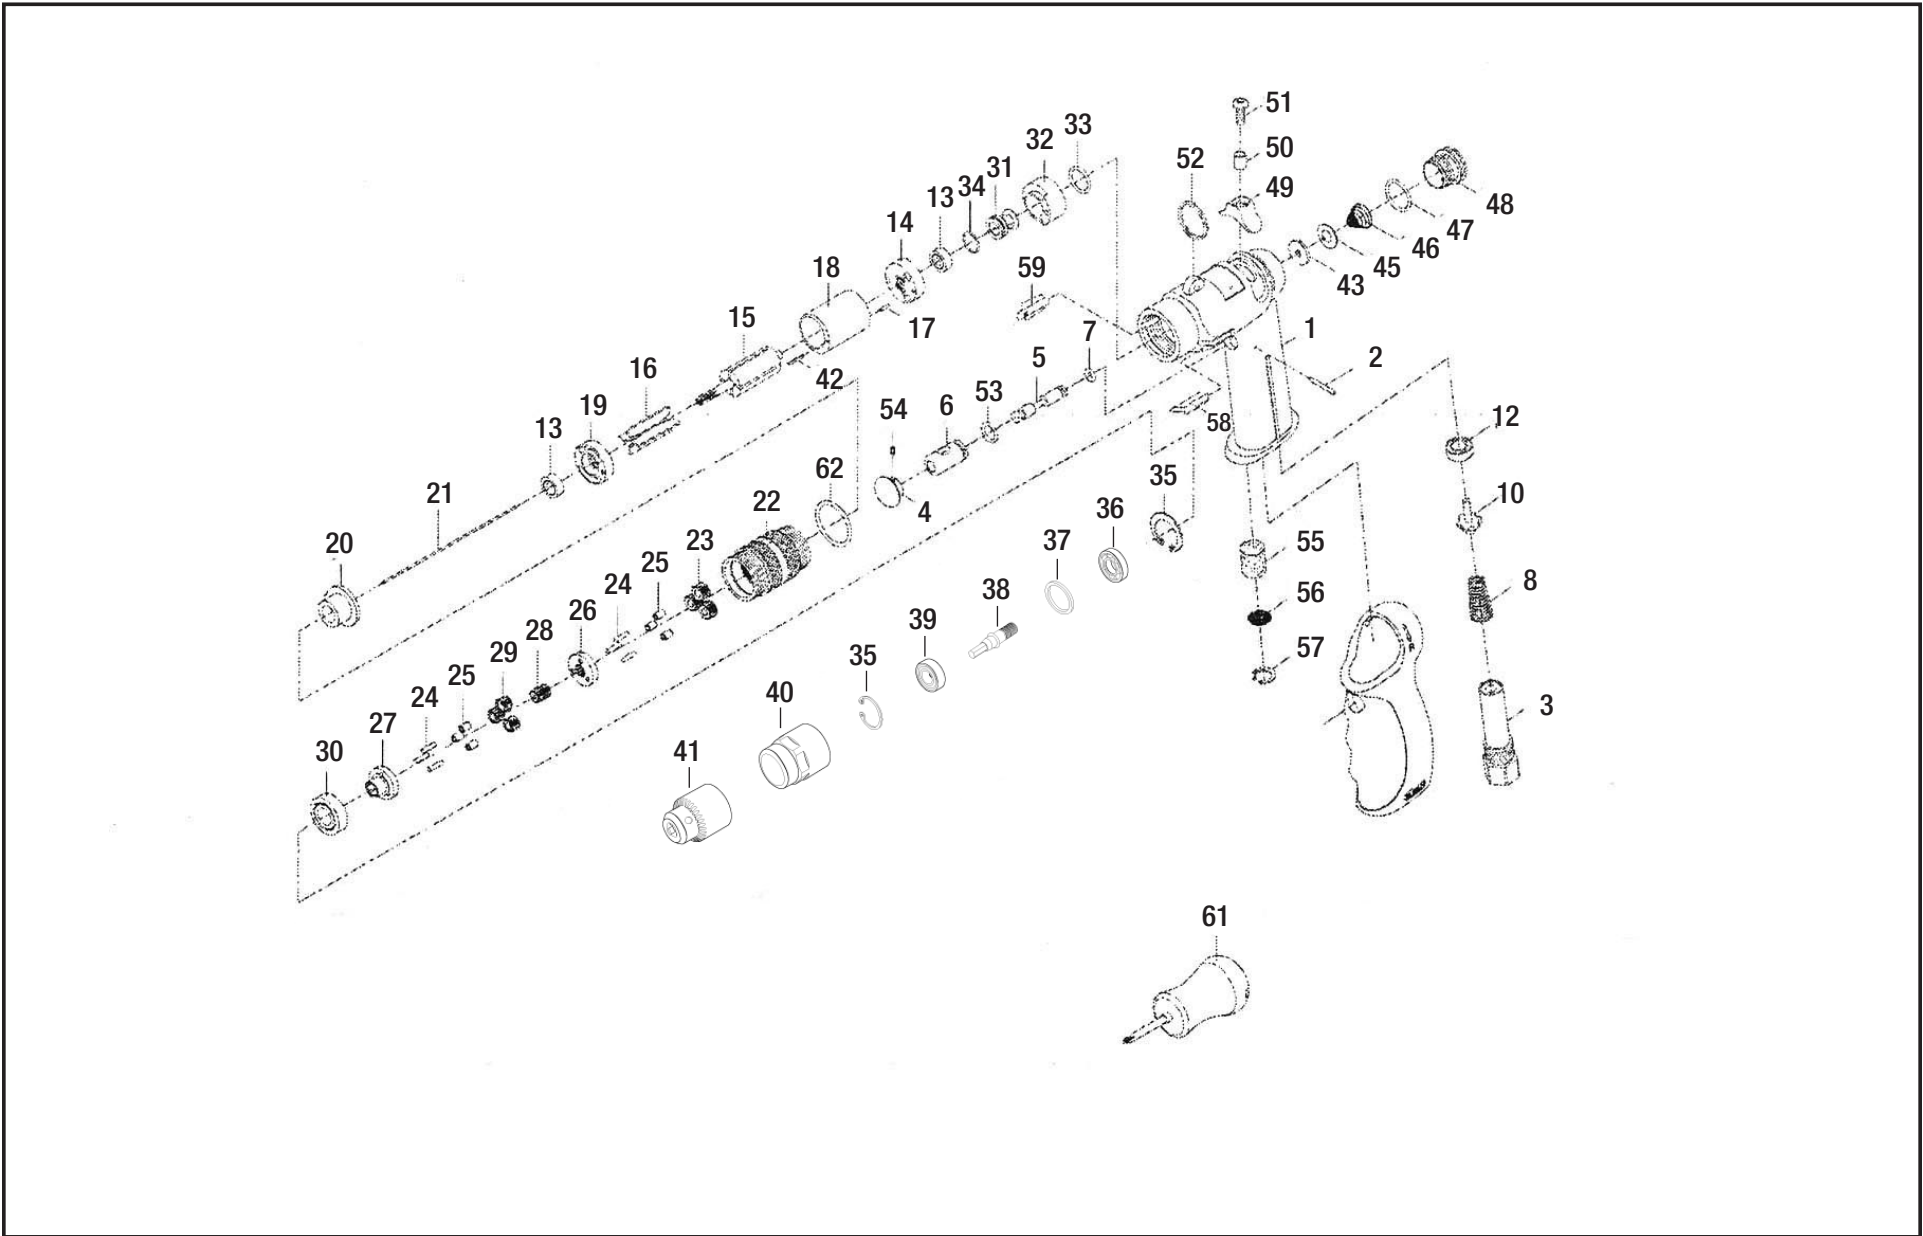

MICHIGAN PNEUMATIC TOOL, INC.

MP-200D-ST 1/4" Reversible Drill - 650 rpm

6850 Middlebelt Rd. • Romulus, MI 48174 • **1-800-521-8104** • Ph: (313) 933-5890 • Fax: (313) 933-0440

www.michiganpneumatic.com • e-mail: mpt@michiganpneumatic.com

MICHIGAN PNEUMATIC TOOL, INC.

MP-200D-ST 1/4" Reversible Drill - 650 rpm

Index	Part No.	Description	Qty.
1	AS00201	Motor Housing	1
2	AS000201	Pin (2x18.8)	1
3	AS00202	Air Inlet	1
4	AS000164	Trigger	1
5	AS000105	Valve STem	1
6	AS000106	Valve Bushing	1
7	30107	O-Ring (3.8x1.9)	1
8	AS00208	Spring	1
10	75-725146	Valve Stem	1
12	75-725145	Rubber Spacer	1
13	AS000113	Ball Bearing (R3-ZZ)	2
14	AS000114	End Plate	1
15	AS00515	Rotor	1
16	AS000116	Rotor Blades	4
17	30117	Spring Pin (1.5x6)	1
18	AS000118	Cylinder	1
19	AS000119	Front End Plate	1
20	AS00520	Motor Spacer	1
21	AS10234	Push Needle (94L)	1
22	AS00522	Internal Gear	1
23	AS00523	Pinion Gear (13T)	3
24	AS000129	Pin (3/32"x9.5)	6
25	AS000128	Bushing	6
26	AS00526	Reduction Spindle	1
27	AS000127	Work Spindle	1
28	AS000123	Center Gear (13T)	1
29	AS000125	Planet Gear (14T)	3
30	70130	Ball Bearing (77R6ZZ)	1
31	AS000131	Inlet Noose	1
32	AS000130	Reverse Valve	1

Index	Part No.	Description	Qty.
33	OR01400108	O-Ring (14x1.78)	1
34	52236	O-Ring (10.5x1)	1
35	52827	Internal Ring (RTW-22)	1
36	B-R6	Ball Bearing	1
37	200AS-D3	Spacer	1
38	200AS-D4	Spindle	1
39	B-R6zz	Bearing Ball	1
40	200AS-D2	Spindle Housing	1
41	1BA-375	Chuck 1/4" Cap 3/8in-24 Thread Mount	1
42	AS000117	Spring Pin (1.6x10)	1
43	AS00242	Rubber G rip	1
44	AS000104	Shut-off Valve Seat	1
45	AS000111	Shut-off Valve	1
46	AS000108	Shut-off Valve Spring	1
47	72009	O-Ring (15.7x1.7)	1
48	AS000110	Valve Cap	1
49	AS00221	Reversing Valve Knob	1
50	AS000133	Reversing Knob Spacer	1
51	AS000132	Screw (#10-32 UNFX12)	1
52	AS00262	Ring	1
53	40130	O-Ring (8.8x1.7)	1
54	AS000165	Set Screw (M3x4L)	1
55	600150	Damping Material	1
56	AS000160	Filter Net	1
57	AS000168	Internal Ring (RTW-11)	1
58	AS00267	Rubber Shield	1
59	AS00268	Rubber Shield	1
60	AS000167	Spring	1
61	AS000163	Screwdriver (#2)	1
62	52235	O-Ring (22.8x2)	1