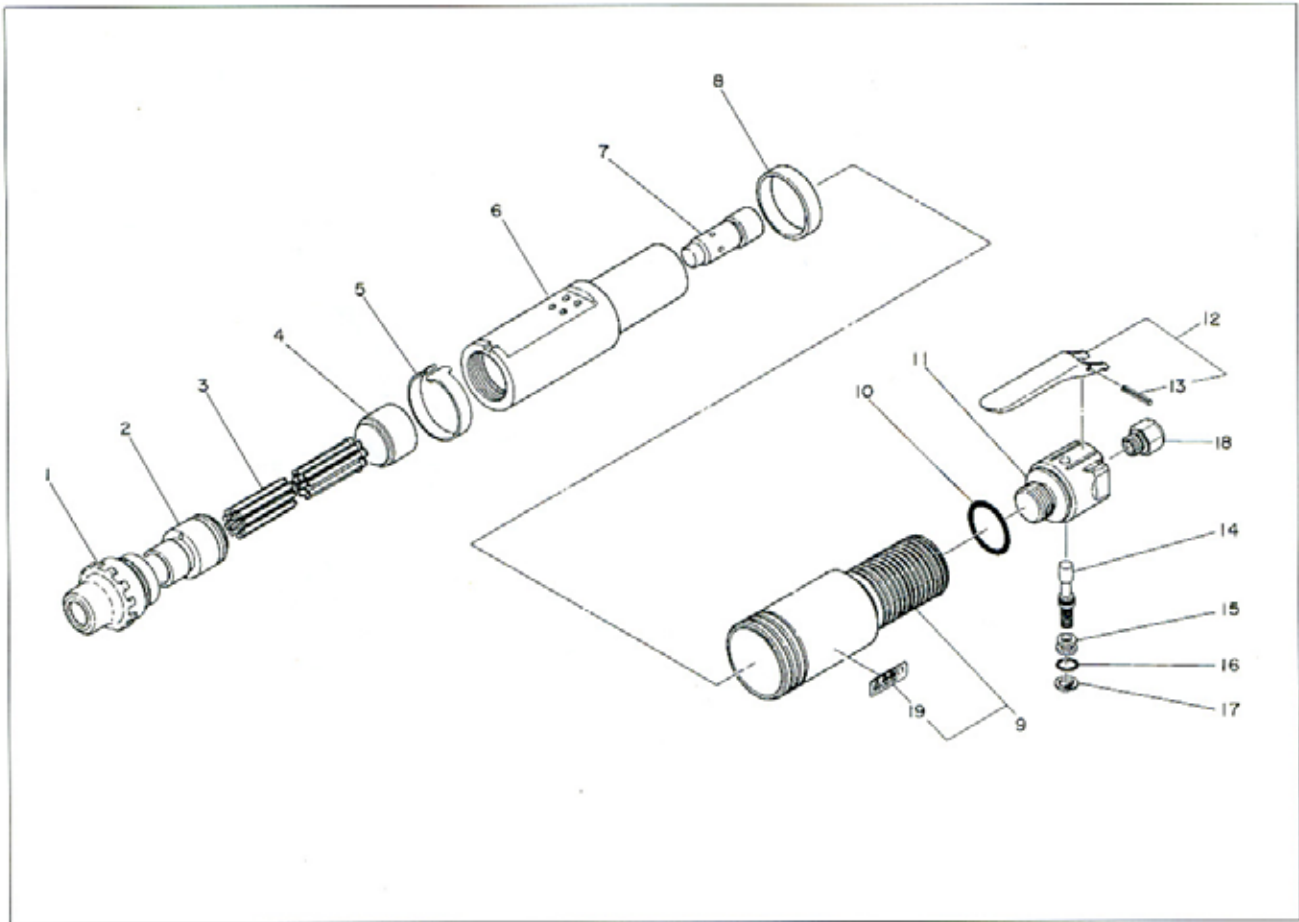

JET CHISEL JT-20 ASSEMBLY AND PARTS LIST

The parts numbers with () are included in the Ass'y parts written above them.

No.	Part No.	Part Name	Q'ty	Price
1	TP14689	Lock Ring	1	
2	TP00337	Needle Supporter $\phi 3$	1	
3	—	Needle $\phi 3 \times 180$ mm	12	
4	TP00336	Throttle Anvil	1	
5	TP14593	Lock Band	1	
6	TA99176	Cylinder Ass'y	1 set	
7	TP00332	Piston	1	
8	TP15020	Stopper	1	
9	TB01549	Cover Ass'y	1 set	
19	(TQ02207)	Warning Label CE Mark	1	
10	LP12795	O-Ring G-30	1	
11	TP15230	Valve Body	1	

No.	Part No.	Part Name	Q'ty	Price
12	TA96324	Throttle Lever Ass'y	1 set	
13	(TP00327)	Spring Pin 3 \times 25	1	
14	TA98983	Throttle Valve Ass'y	1 set	
15	TP14601	Valve Cap	1	
16	TP14604	O-Ring S-10	1	
17	TP03695	Retaining Ring C-12	1	
18	TQ02349	Bushing M16 \times PT3/8	1	

ACCESSORIES

	—	Needle $\phi 3 \times 180$ mm	12	
	TP16451	Instruction Manual	1	
	TQ02350	Bushing PT3/8 \times NPT3/8	1	
	TQ03262	Hose Nipple PT3/8 \times 3/8	1	