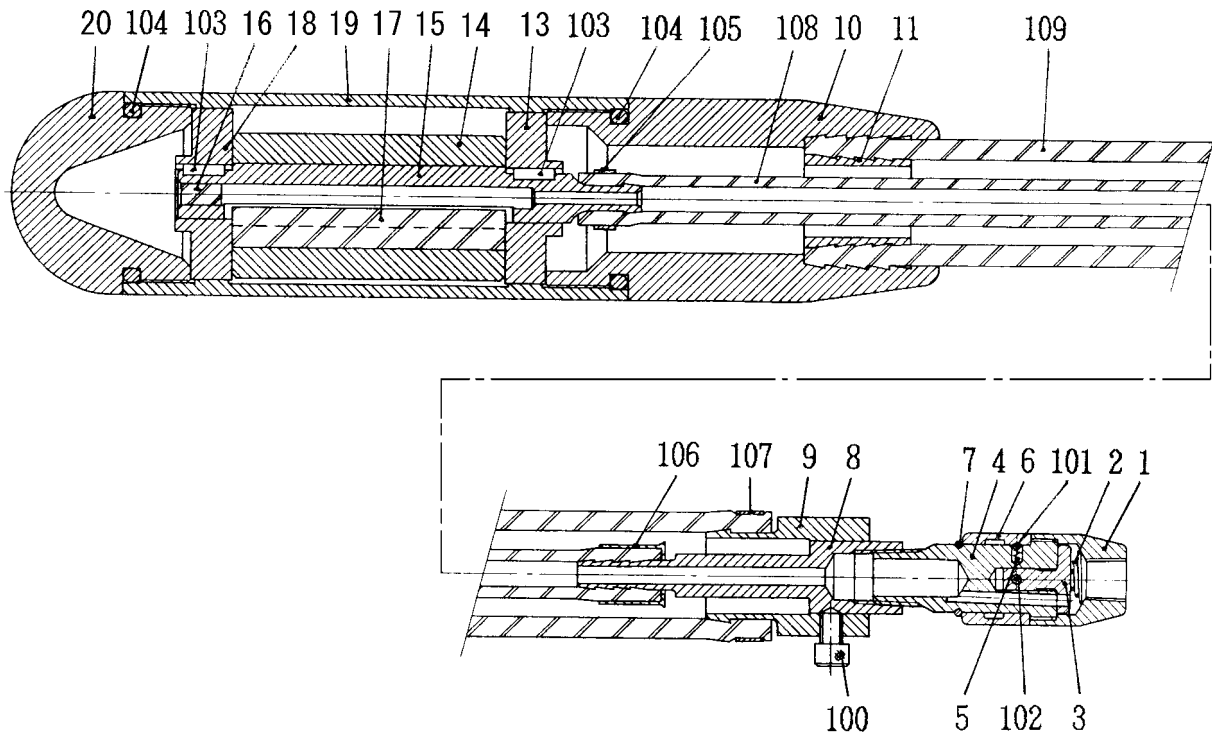

## NRV-70

Index	Part No.	Description	Qty.
1	15101310	Inlet Bushing	1
2	15100930	Throttle Spring	1
3	17510470	Throttle Valve	1
4	17510460	Throttle Arbor	1
5	15007650	Stopper Spring	1
6	17510440	Grip	1
7	17510450	Grip Ring	1
8	17513680	Throttle Adaptor	1
9	17513650	Exhaust Sleeve	1
10	17513870	Housing	1
11	17513660	Lock Bush	1
13	17513800	Top Plate	1
14	17513830	Rotor	1
15	17513840	Rotor Spindle	1
16	17513860	Spindle Bushing	1

Index	Part No.	Description	Qty.
17	17513810	Vane	1
18	17513820	Bottom Plate	1
19	17513790	Cylinder	1
20	17513850	Cone Nut	1
100	25502120	Cap Screw	1
101	28206061	Steel Ball	1
102	28209019	Pin	1
103	25401470	Key	2
104	28699037	O-Ring	2
105	28699037	Hose Band	1
106	28699038	Jack Band	1
107	28699024	Punch Band	1
108	28604054	Air Hose	1
109	28604065	Air Hose	1