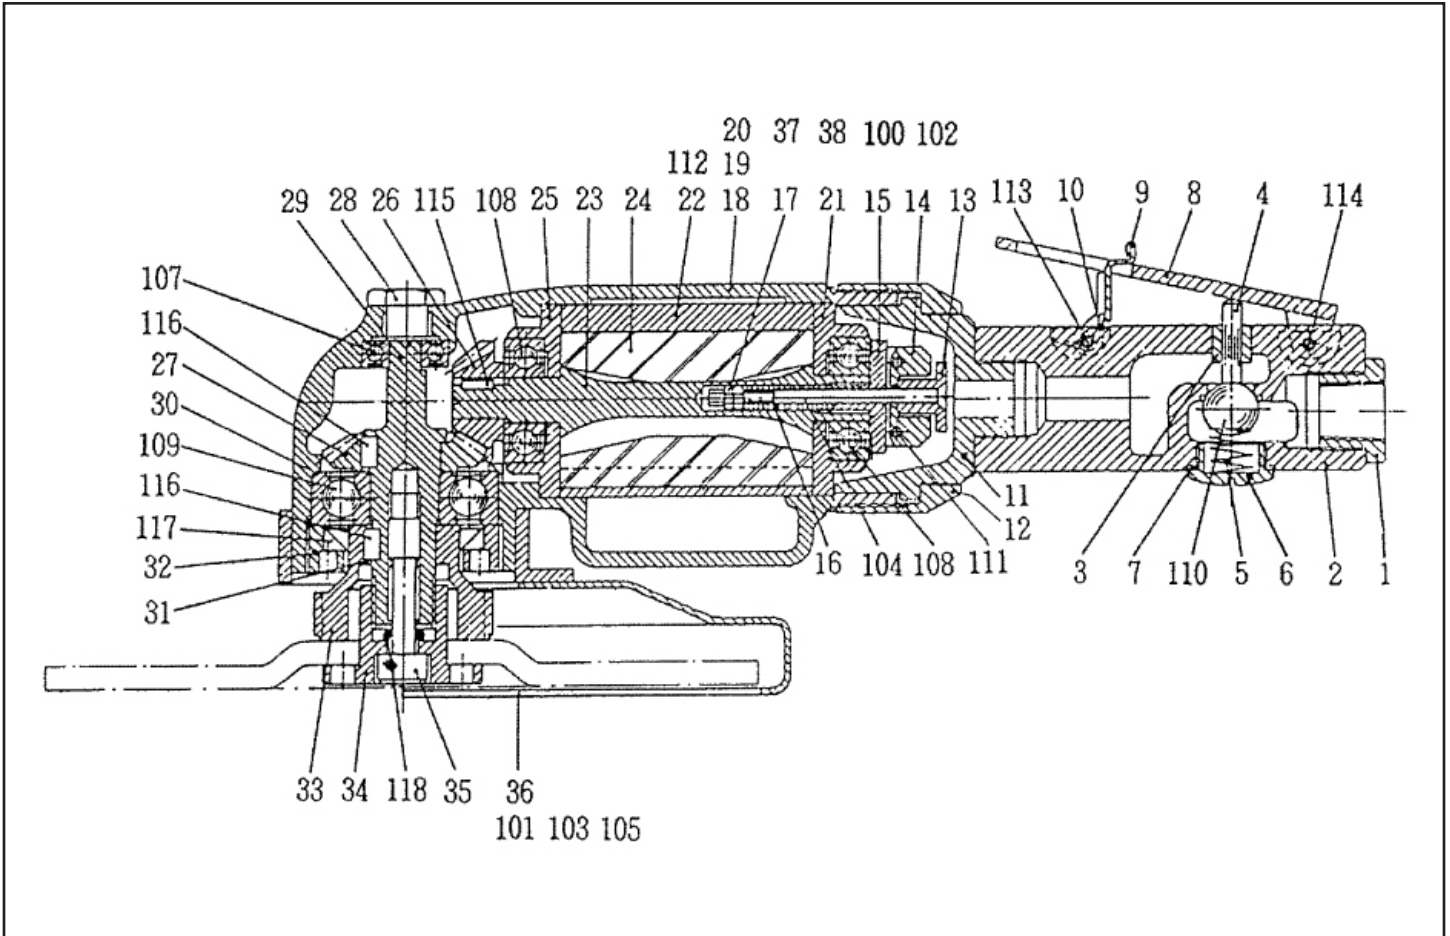

NPK® NIPPON PNEUMATIC MFG.CO.,LTD

NAG-70ALW

Item	Part No.	Part Name	Qty.
1	15211190	Inlet Bushing	1
2	15008240	Throttle Arbor	1
3	15009270	Throttle Bush	1
4	15009280	Throttle Pin	1
5	15009260	Throttle Spring	1
6	15009290	Throttle Plug	1
7	15009340	Rubber Packing	1
8	15008260	Lever	1
9	15008270	Stopper	1
10	15008230	Stopper Spring	1
11	15008250	Handle	1
12	15008080	Lock Nut	1
13	15007690	Governor Valve	1
14	15007710	Governor Weight	2
15	15007700	Governor Body	1
16	15007630	Governor Spring	1
17	15007720	Governor Nut	2
18	15007981	Rotor Case	1
19	15007920	Exhaust Packing	1
20	15007670	Exhaust Cover	1
21	15007940	Top Plate	1
22	15007930	Cylinder	1
23	15007970	Rotor	1
24	15007950	Vane	4
25	15007060	Bottom Plate	1
26	15007990	Rotor Gear	1
27	15008000	Spindle Gear	1
28	15007740	Oil Plug	1

Item	Part No.	Part Name	Qty.
29	15008020	Stone Spindle	1
30	15008060	Thin Washer	1
31	15008040	Stopper Ring	1
32	15008010	Spindle Nut	1
33	15007830	Stone Flange	1
34	15007850	Wheel Nut	1
35	15008090	Lock Screw	1
36	15007840	Stone Cover	1
37	15008050	Socket	1
38	15007801	Holder	1
100	72206008	Hex.Bolt	1
101	72206020	Hex.Bolt	1
102	74004025	Cap Screw	4
103	76111206	Hex.Nut	1
104	28100258	C-R.Flat Screw	1
105	76310206	Washer	2
107	28201067	Ball Bearing	1
108	28201088	Ball Bearing	2
109	28201100	Ball Bearing	1
110	28205053	Rubber Ball	1
111	28208030	Spring Pin	2
112	25305550	Spring Pin	2
113	28208061	Spring Pin	1
114	25305020	Spring Pin	1
115	28209011	Key	1
116	28209016	Key	2
117	28302015	Oil Seal	1
118	61200060	O-Ring	1