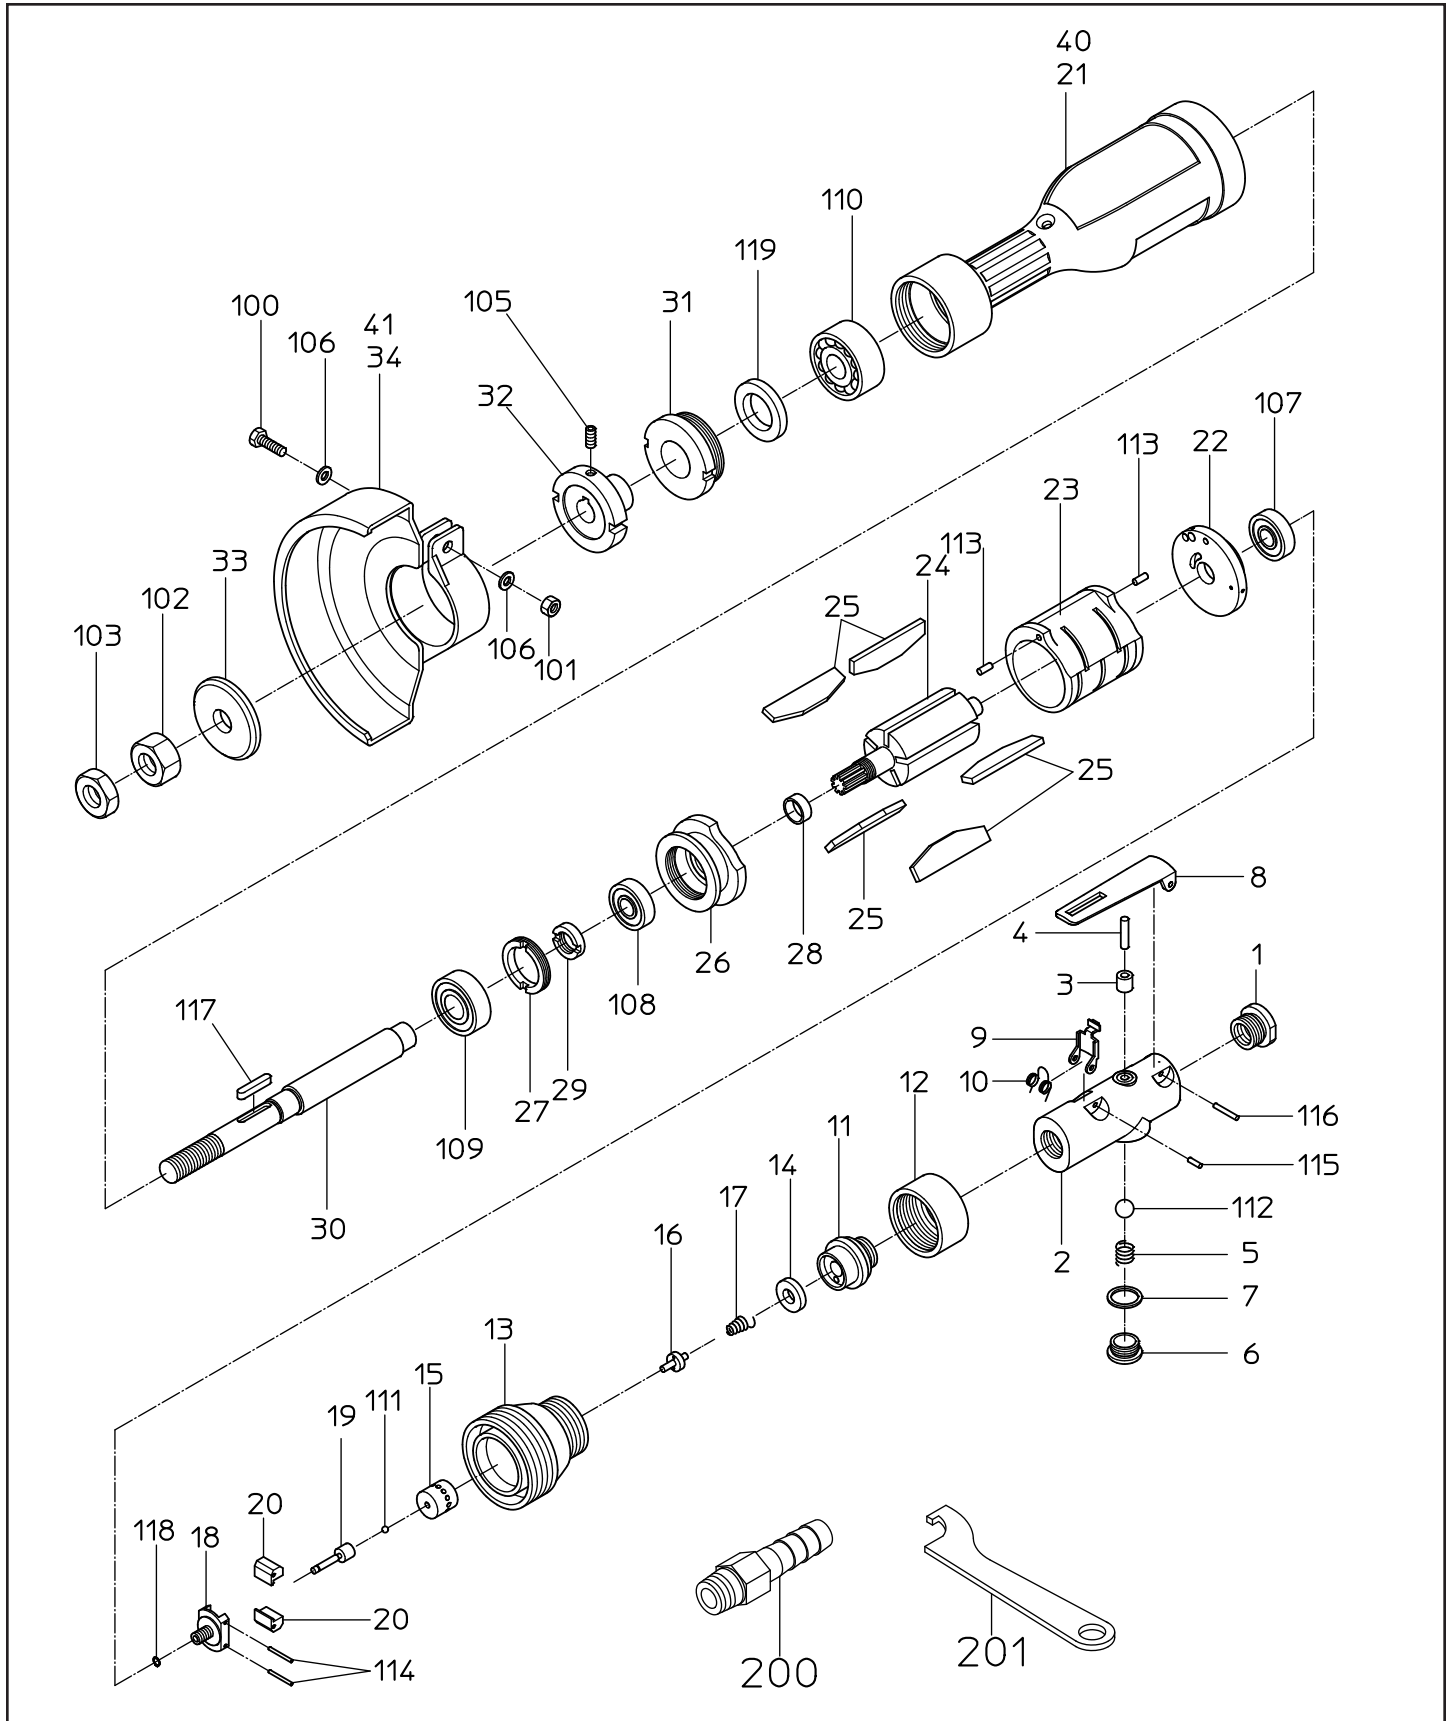

NPK® NIPPON PNEUMATIC MFG.CO.,LTD
NHG-150LW

NPK[®] NIPPON PNEUMATIC MFG.CO.,LTD

NHG-150LW

Index	Part No.	Description	Qty.
1	15220028	Inlet Bushing	1
2	15016906	Throttle Arbor	1
3	15009270	Throttle Bush	1
4	28207224	Throttle Pin	1
5	15009260	Throttle Spring	1
6	15009290	Throttle Plug	1
7	15009340	Rubber Packing	1
8	15016037	Lever	1
9	15008270	Stopper	1
10	15017003	Stopper Spring	1
11	15006520	Throttle Adapter	1
12	15006410	Arbor Nut	1
13	Not available separate. Available as Handle WB 15016944	Handle	1
14	15005970	Governor Washer	1
15	Not available separate. Available as Handle WB 15016944	Governor Bush	1
16	15005920	Governor Valve	1
17	15004230	Governor Spring	1
18	15007700	Governor Body	1
19	15005960	Governor Spindle	1
20	15007710	Governor Weight	2
21	15016904	Rotor Case	1
22	15006120	Top Plate	1
23	15004280	Cylinder	1
24	15004310	Rotor	1
25	15016099	Vane	5
26	15004290	Bottom Plate	1
27	15004300	Plate Nut	1
28	15004330	Rotor Bush	1

Index	Part No.	Description	Qty.
29	15004340	Rotor Nut	1
30	15004360	Stone Spindle	1
31	15004350	Spindle Nut	1
32	15016054	Stone Flange	1
33	15004260	Stone Washer	1
34	Not available separate. Available as Stone Cover CP 15016969	Stone Cover	1
40	18400493	Name Plate	1
41	18400076	Name Plate	1
100	72206020	Hex Bolt	1
101	76111206	Nut	1
102	28100385	Hex Nut	1
103	28100393	Hex Nut	1
105	28100467	Set Screw	1
106	76310206	Washer	2
107	28201088	Ball Bearing	1
108	28201089	Ball Bearing	1
109	28201090	Ball Bearing	1
110	28204113	Ball Bearing	1
111	25502120	Steel Ball	1
112	28205053	Rubber Ball	1
113	28206059	Pin	2
114	28208030	Spring Pin	2
115	28208061	Spring Pin	1
116	25305020	Spring Pin	1
117	28209032	Key	1
118	25307780	Retaining Ring	1
119	28302073	Oil Seal	1
200	24901041	Hose Nipple	1
201	24999129	Turning Spanner	1