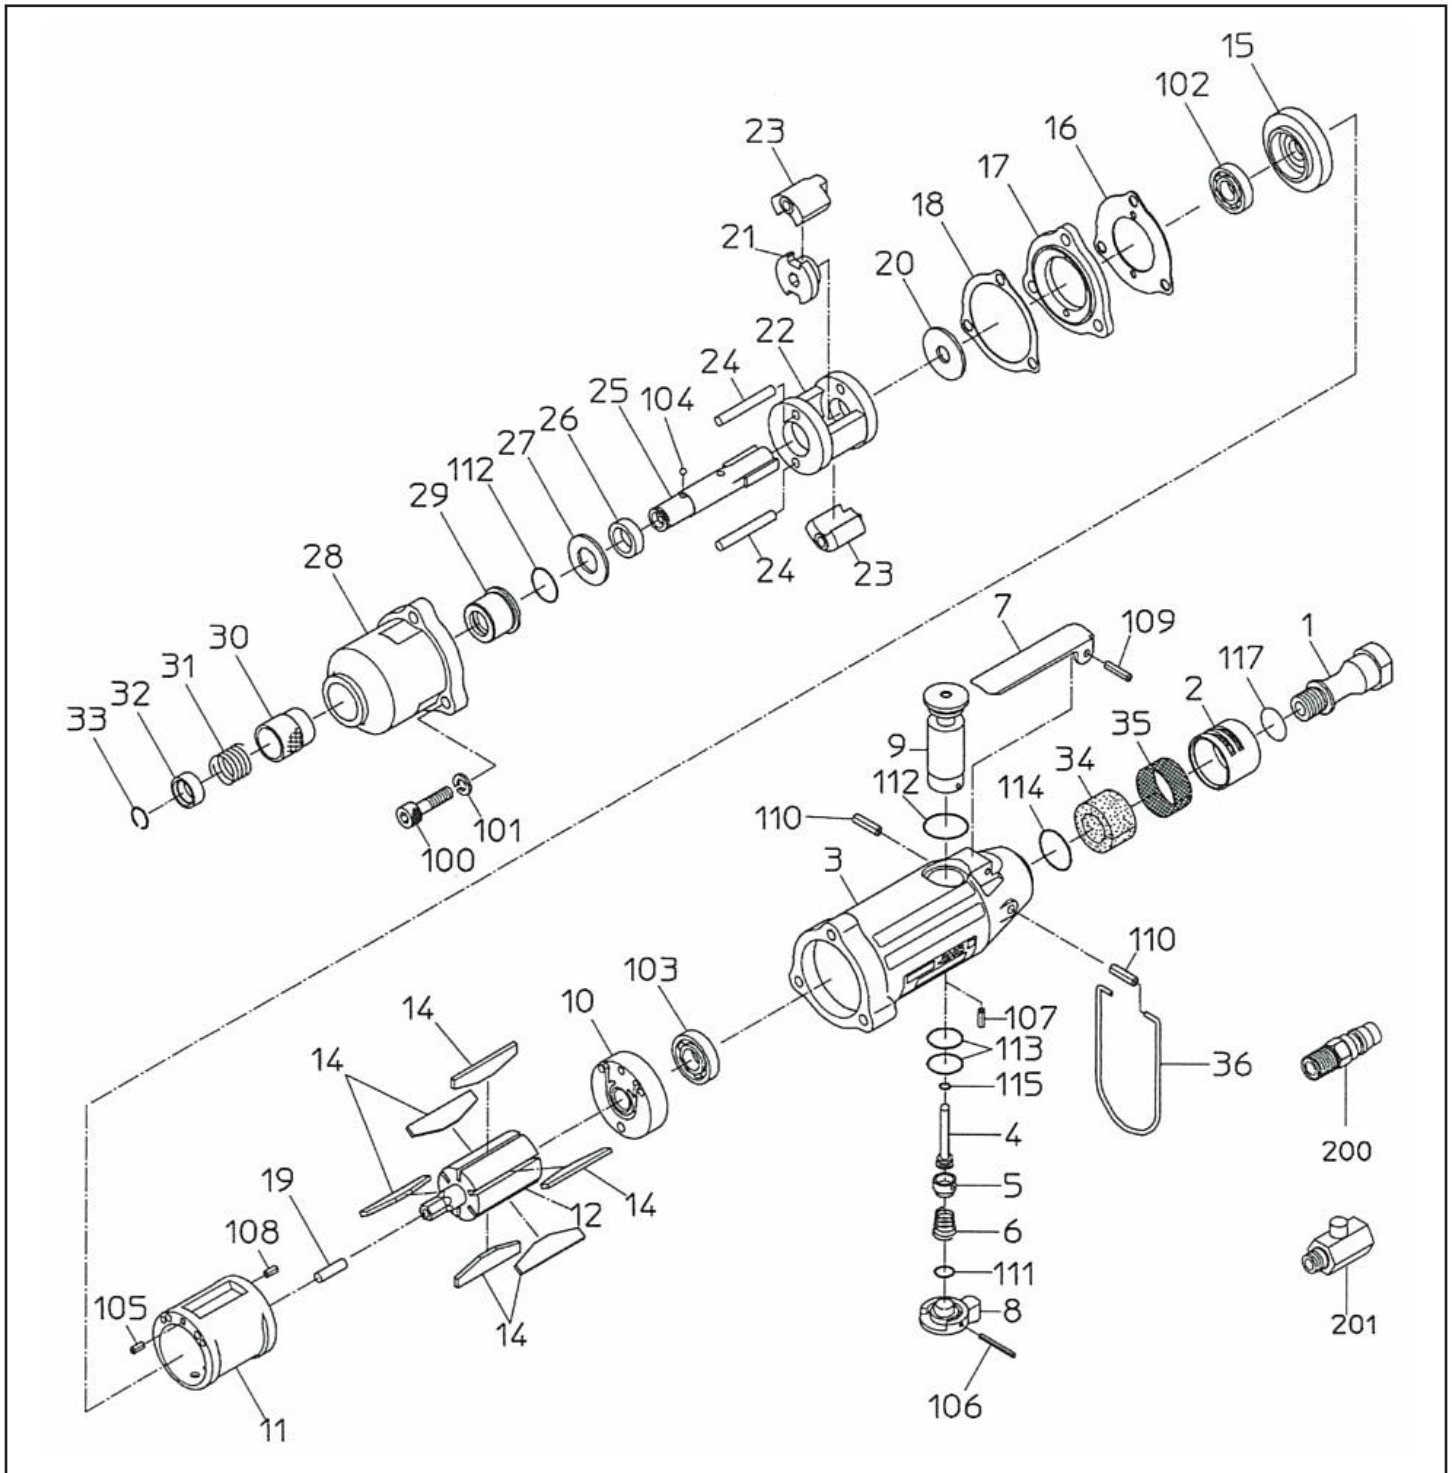

NPK® NIPPON PNEUMATIC MFG.CO.,LTD
ND-6HSX 3/8" Drive Impact Wrench

NPK[®] NIPPON PNEUMATIC MFG.CO.,LTD

ND-6HSX 3/8" Drive Impact Wrench

Index	Part No.	Description	Qty
1	15212630	Inlet Bushing	1
2	15212620	Exhaust Cover	1
4	15303490	Throttle Valve	1
5	15303480	Throttle Cap	1
6	15213230	Throttle Spring	1
7	15213271	Lever	1
8	15213260	Reverse Lever	1
9	15213250	Reverse Valve	1
10	15219360	Top Plate	1
11	15219997	Cylinder	1
12	15212880	Rotor	1
14	15219945	Vane	6
15	15219396	Bottom Plate	1
16	15212820	Top Seal	1
17	15212910	Collar	1
18	15212830	Bottom Seal	1
19	15219498	Rotor Pin	1
20	15212750	Spacer	1
21	15212760	Driver	1
22	15219501	Hammer Frame	1
23	15212790	Hammer	2
24	15219913	Hammer Pin	2
25	15217060	Anvil	1
26	15212730	Anvil Bushing	1
27	15216380	Thrust Washer	1
28	15219800	Hammer Case with Bushing	1
30	15217090	Ball Holder	1
31	15216560	Push Spring	1
32	15217080	Stopper Washer	1
33	15216690	Stopper Ring	1
34	15212920	Muffler	1
35	15213010	Screen	1

Index	Part No.	Description	Qty
36	15216180	Hanger	1
100	74005022	Cap Screw	3
101	76420105	Spring Washer	3
102	28201023	Ball Bearing	1
103	28201055	Ball Bearing	1
104	28205023	Steel Ball	1
105	25305560	Spring Pin	1
106	28208030	Spring Pin	1
107	28208054	Spring Pin	1
108	28208056	Spring Pin	1
109	28208064	Spring Pin	1
110	28208098	Spring Pin	2
111	61200090	O-Ring	1
112	61200120	O-Ring	2
113	61200160	O-Ring	2
114	61200200	O-Ring	1
115	63220050	O-Ring	1
117	63200160	O-Ring	1
201	24999065	Power Regulator	1
Complete List			
	15219305	Handle Complete	
	1, 2, 3, 4, 5, 6, 7, 8, 9, 34, 35, 106, 107, 110, 111, 112, 113		1
	15219345	Hammer Case Complete	1
	28, 29, 112		
	15219360	Top Plate with Bearing	1
	10, 103		
	15219396	Bottom Plate with Bearing	1
	15, 102		