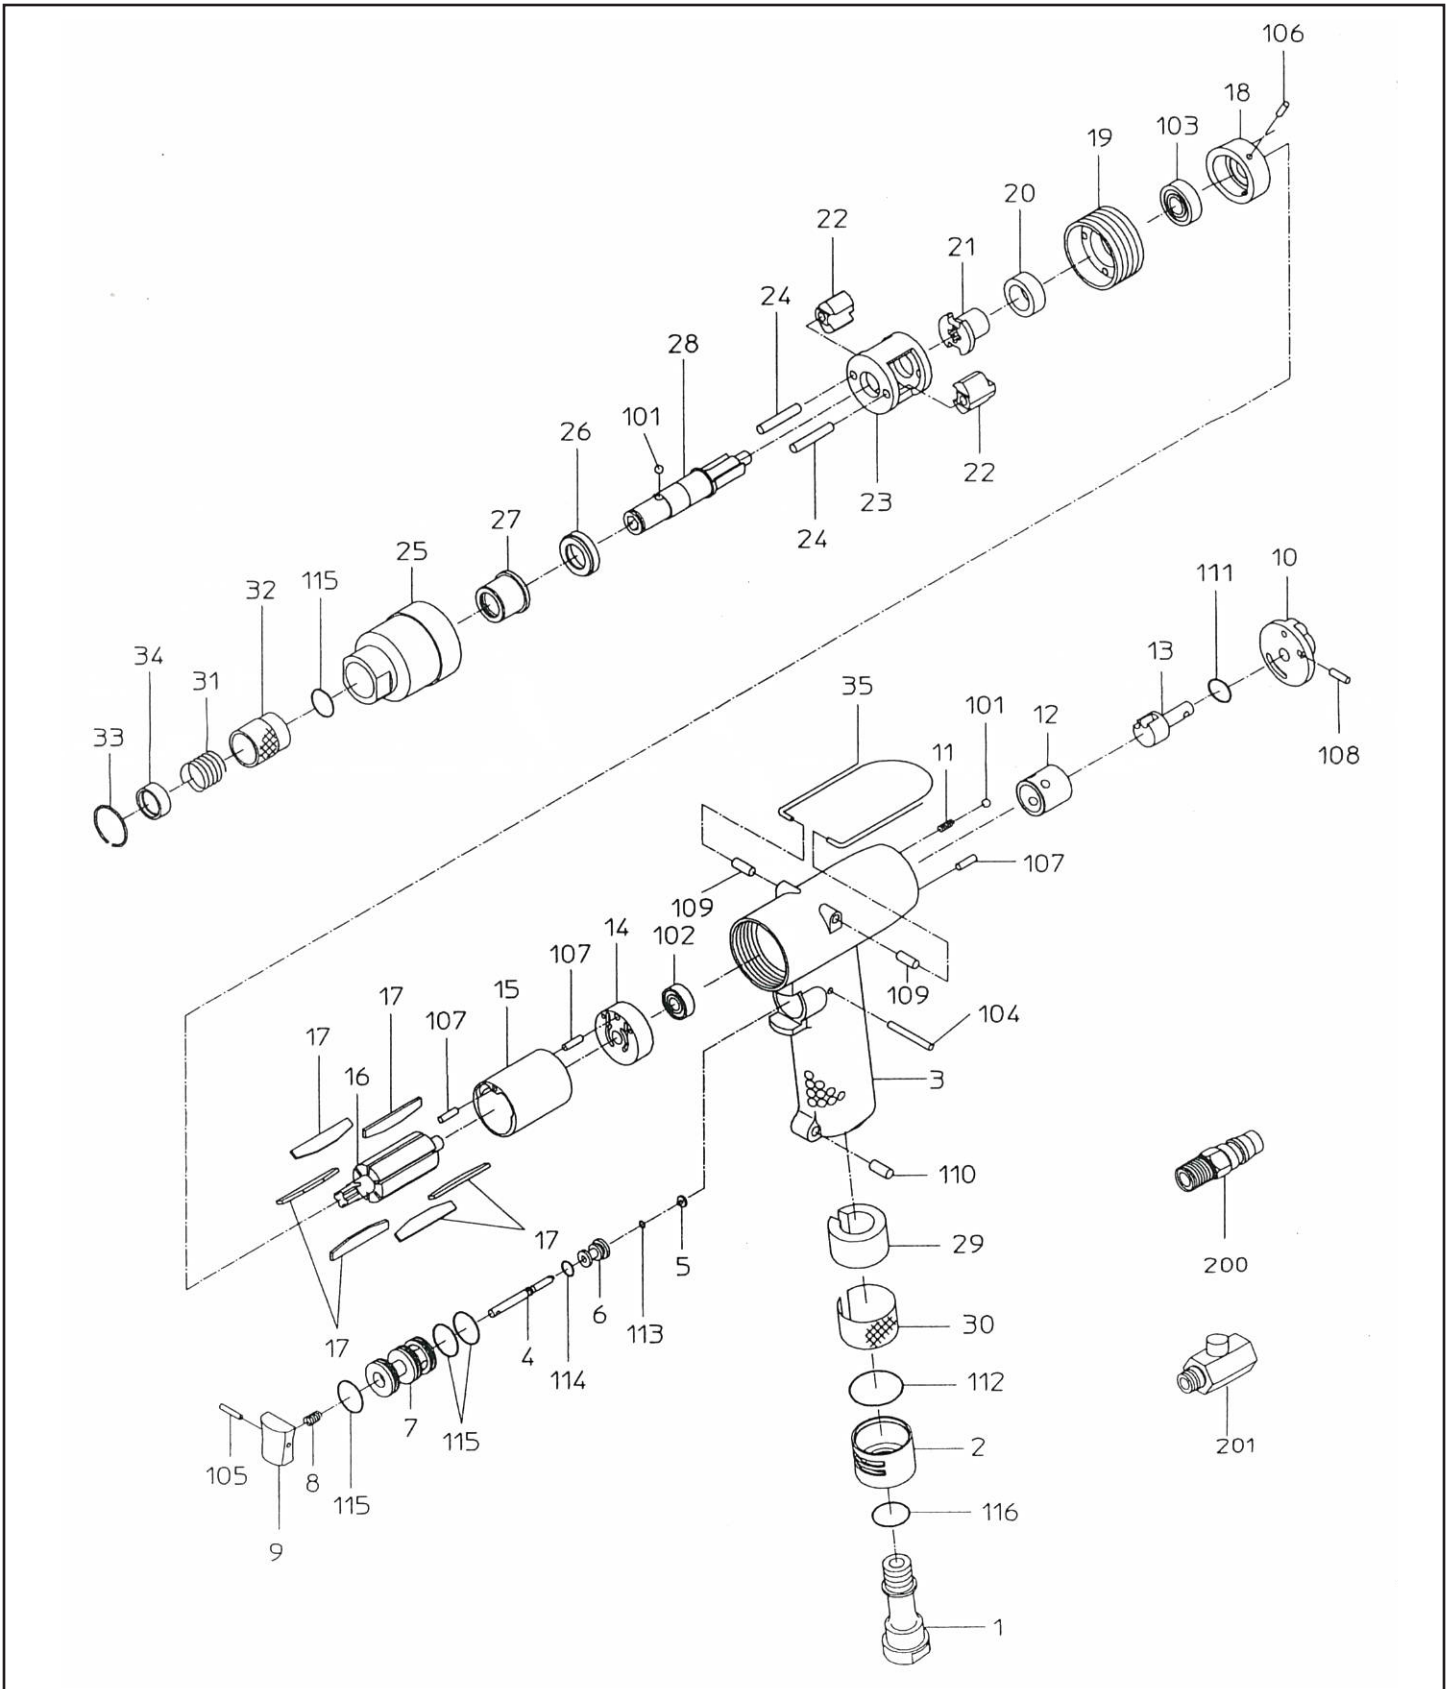

MICHIGAN PNEUMATIC TOOL, INC.

ND-5LPX 1/4" Reversible Screwdriver

6850 Middlebelt Rd. • Romulus, MI 48174 • 1-800-521-8104 • Ph: (313) 933-5890 • Fax: (313) 933-0440

www.michiganpneumatic.com • e-mail: mpt@michiganpneumatic.com

09162017Rev3CEH | NP

MICHIGAN PNEUMATIC TOOL, INC.

ND-5LPX 1/4" Reversible Screwdriver

Index	Part No.	Description	Qty
1	15212630	Inlet Bushing	1
2	15212620	Exhaust Cover	1
3	15219818	Handle	1
4	15212660	Throttle Pin	1
5	15212670	Throttle Plug	1
6	15219688	Throttle Valve	1
7	15212640	Throttle Bushing	1
8	15212600	Throttle Spring	1
9	15212720	Lever	1
10	15212710	Reverse Lever	1
11	15212610	Spring	1
12	15214360	Reverse Bushing	1
13	15214350	Reverse Valve	1
14	15219837	Top Plate	1
15	15219539	Cylinder	1
16	15214460	Rotor	1
17	15214440	Vane	6
18	15219838	Bottom Plate	1
19	15214470	Lock Nut	1
20	15214390	Driver Bushing	1
21	15214380	Screw Driver	1
22	15214420	Hammer	2
23	15216450	Hammer Frame	1
24	15216440	Hammer Pin	2
25	15214400	Hammer Case	1
26	15200120	Spacer	1
27	15214410	Case Bushing	1
28	15217020	Anvil	1
29	15212920	Muffler	1
30	15213010	Screen	1
31	15216560	Push Spring	1
32	15217090	Ball Holder	1
33	15216690	Stopper Ring	1
34	15217080	Stopper Washer	1
35	15216180	Hanger	2

Index	Part No.	Description	Qty
101	28205023	Steel Ball	1
102	28201033	Ball Bearing	1
103	28201077	Ball Bearing	1
104	28206149	Pin	1
105	28208025	Spring Pin	2
106	28208042	Spring Pin	1
107	28208044	Spring Pin	1
108	25305550	Spring Pin	1
109	28208097	Spring Pin	1
110	28208115	Spring Pin	1
111	61200060	O-Ring	1
112	61200200	O-Ring	1
113	63200020	O-Ring	1
114	63200060	O-Ring	1
115	63200125	O-Ring	4
116	63200160	O-Ring	1
200	24901010	Coupler Plug	1
201	24999065	Power Regulator	1
Complete List			
	15219299	Throttle Valve Complete	
		4, 5, 6, 7, 8, 9, 105, 113, 114, 115	
	15219813	Handle Complete	
		1, 2, 3, 4, 5, 6, 7, 8, 9, 10, 11, 12, 12, 29, 30, 101, 104, 105, 107, 108, 109, 110, 111, 112, 113, 114, 115, 116	
	15219839	Top Plate with Bearing	
		14, 102	
	15219840	Bottom Plate with Bearing	
		18,103	
	15219812	Handle with Bushing	
		3,12,100,107,109,110	
	15219794	Hammer Case with Bushing	
	15219349	Hammer Case Complete	
		25,27,115