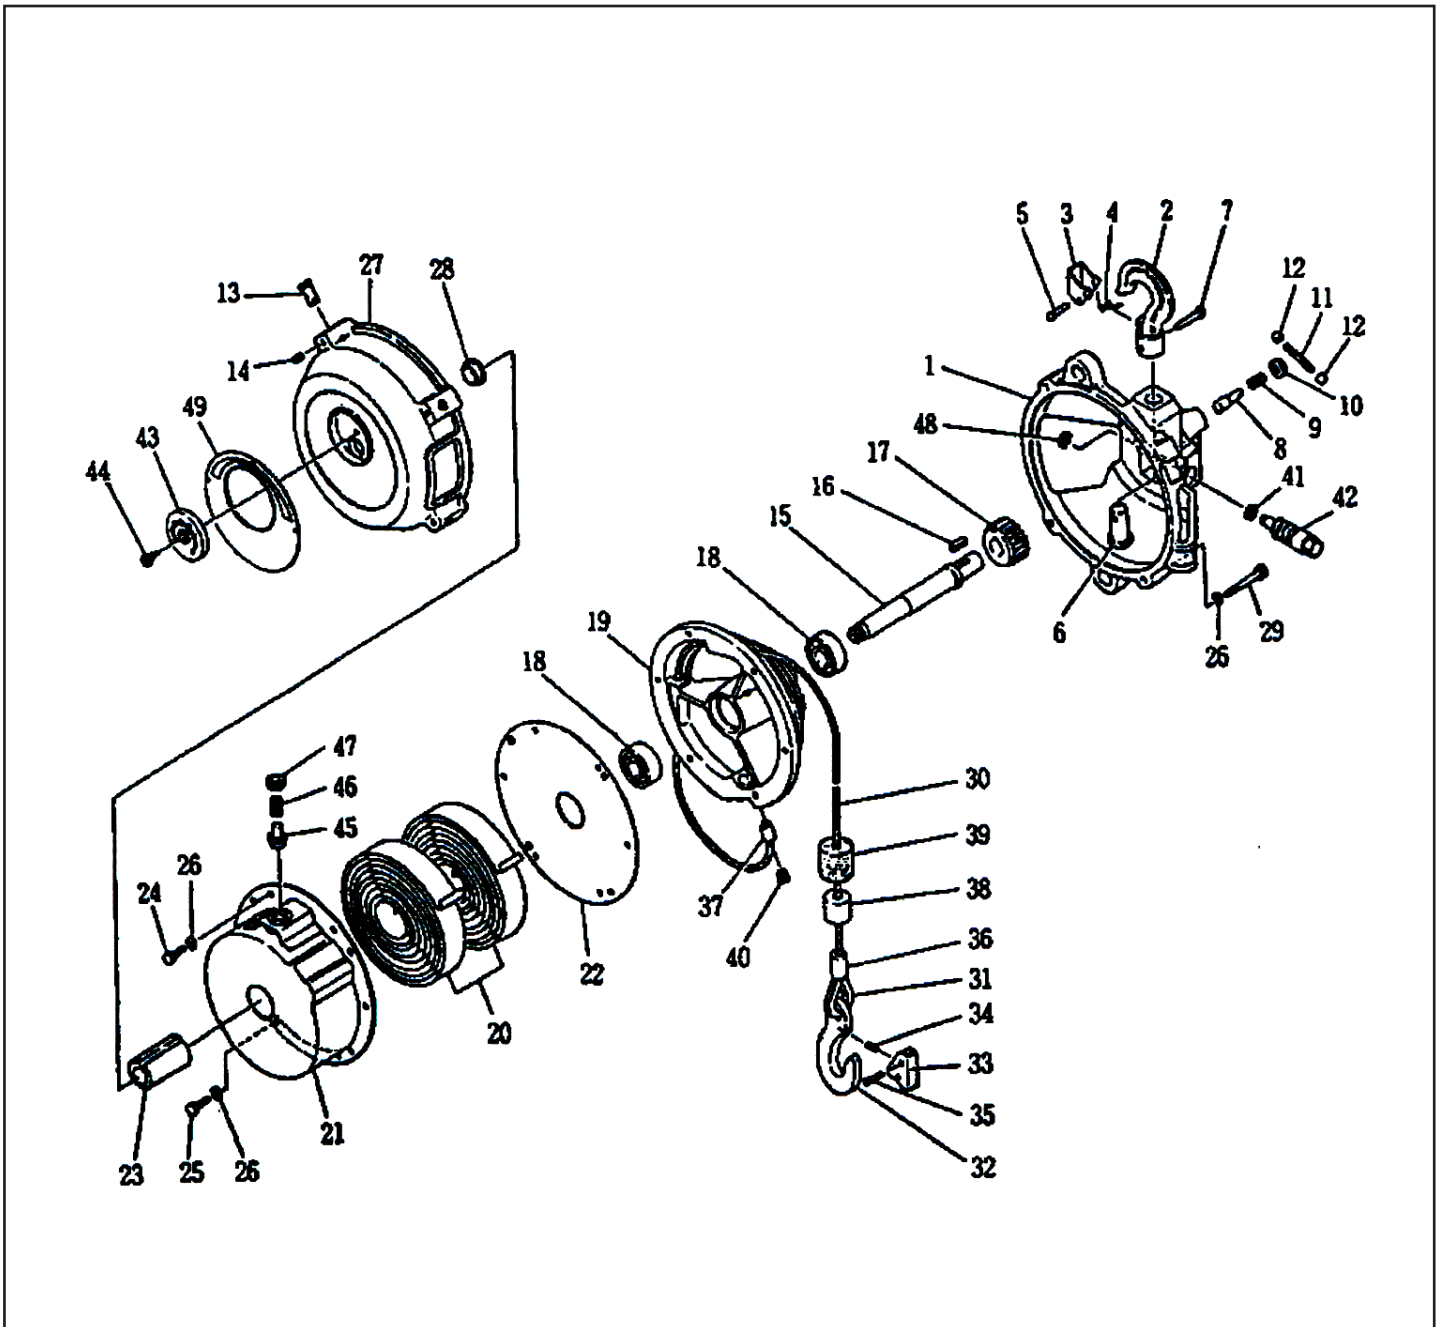

MICHIGAN PNEUMATIC TOOL, INC.

MP-SW-22 33-48.4 lb Capacity Balancer

MP-SW-30 48.4-66 lb Capacity Balancer

MP-SW-40 66-88 lb Capacity Balancer

MP-SW-50 88-110 lb Capacity Balancer

MP-SW-60 110-132 lb Capacity Balancer

MP-SW-70 132-154 lb Capacity Balancer

08012015Rev3HMB | NP

MICHIGAN PNEUMATIC TOOL, INC.

MP-SW-22 33-48.4 lb Capacity Balancer

MP-SW-30 48.4-66 lb Capacity Balancer

MP-SW-40 66-88 lb Capacity Balancer

MP-SW-50 88-110 lb Capacity Balancer

MP-SW-60 110-132 lb Capacity Balancer

MP-SW-70 132-154 lb Capacity Balancer

Index	Part No.	Description	Qty.
-	A3163002	Casing Assembly	1
1	3163002	Casing	1
-	A2112002	Hook Complete	1
2	-	Hook	1
3	-	Latch	1
4	-	Spring	1
5	-	Rivet	1
6	-	Shaft	1
7	-	Rivet	1
8	3521002	Pin	1
9	3559002	Spring	1
10	1099002	Screw	1
11	3583045	Spring Pin	1
12	3069002	Cap	1
15	2061003	Spindle	1
16	2038002	Key	1
17	2101001	Worm Wheel	1
18	2028001	Ball Bearing	1
19	2113003	Drum	1
-	A3552006	Spring Assembly	1
20	-	Spring	2
21	-	Spring Case	1
22	-	Cover	1
23	2011012	Bushing	1
24	1056012	Hex Head Bolt	1
25	1056010	Hex Head Bolt	1
26	1319060	Spring Washer	1
-	A3173002	Cover Assembly	1
27	-	Cover	1
28	-	Bushing	1

Index	Part No.	Description	Qty.
13	3521012	Pin	1
14	1076010	Set Screw	1
29	1056035	Hex Head Bolt	1
-	A2168002	Wire Assembly	1
30	-	Wire Rope	1
31	-	Thimble	1
32	-	Hook	1
33	-	Latch	1
34	-	Spring	1
35	-	Rivet	1
36	-	Lock Wire	1
37	-	Lock Wire	1
38	2081014	Collar	1
39	3339003	Buffer	1
40	1071410	Plug	1
41	1302002	Washer	1
42	2101003	Worm	1
43	3575003	Gauge	1
44	1099004	Screw	1
45	3521005	Safety Pin	1
46	3559002	Spring	1
47	1099002	Screw	1
48	1338073	Retaining Ring E-Ring	1
49	9157007	Name Plate (MP-SW-22)	1
	9157008	Name Plate (MP-SW-30)	1
	9157009	Name Plate (MP-SW-40)	1
	9157010	Name Plate (MP-SW-50)	1
	9157011	Name Plate (MP-SW-60)	1
	9157012	Name Plate (MP-SW-70)	1