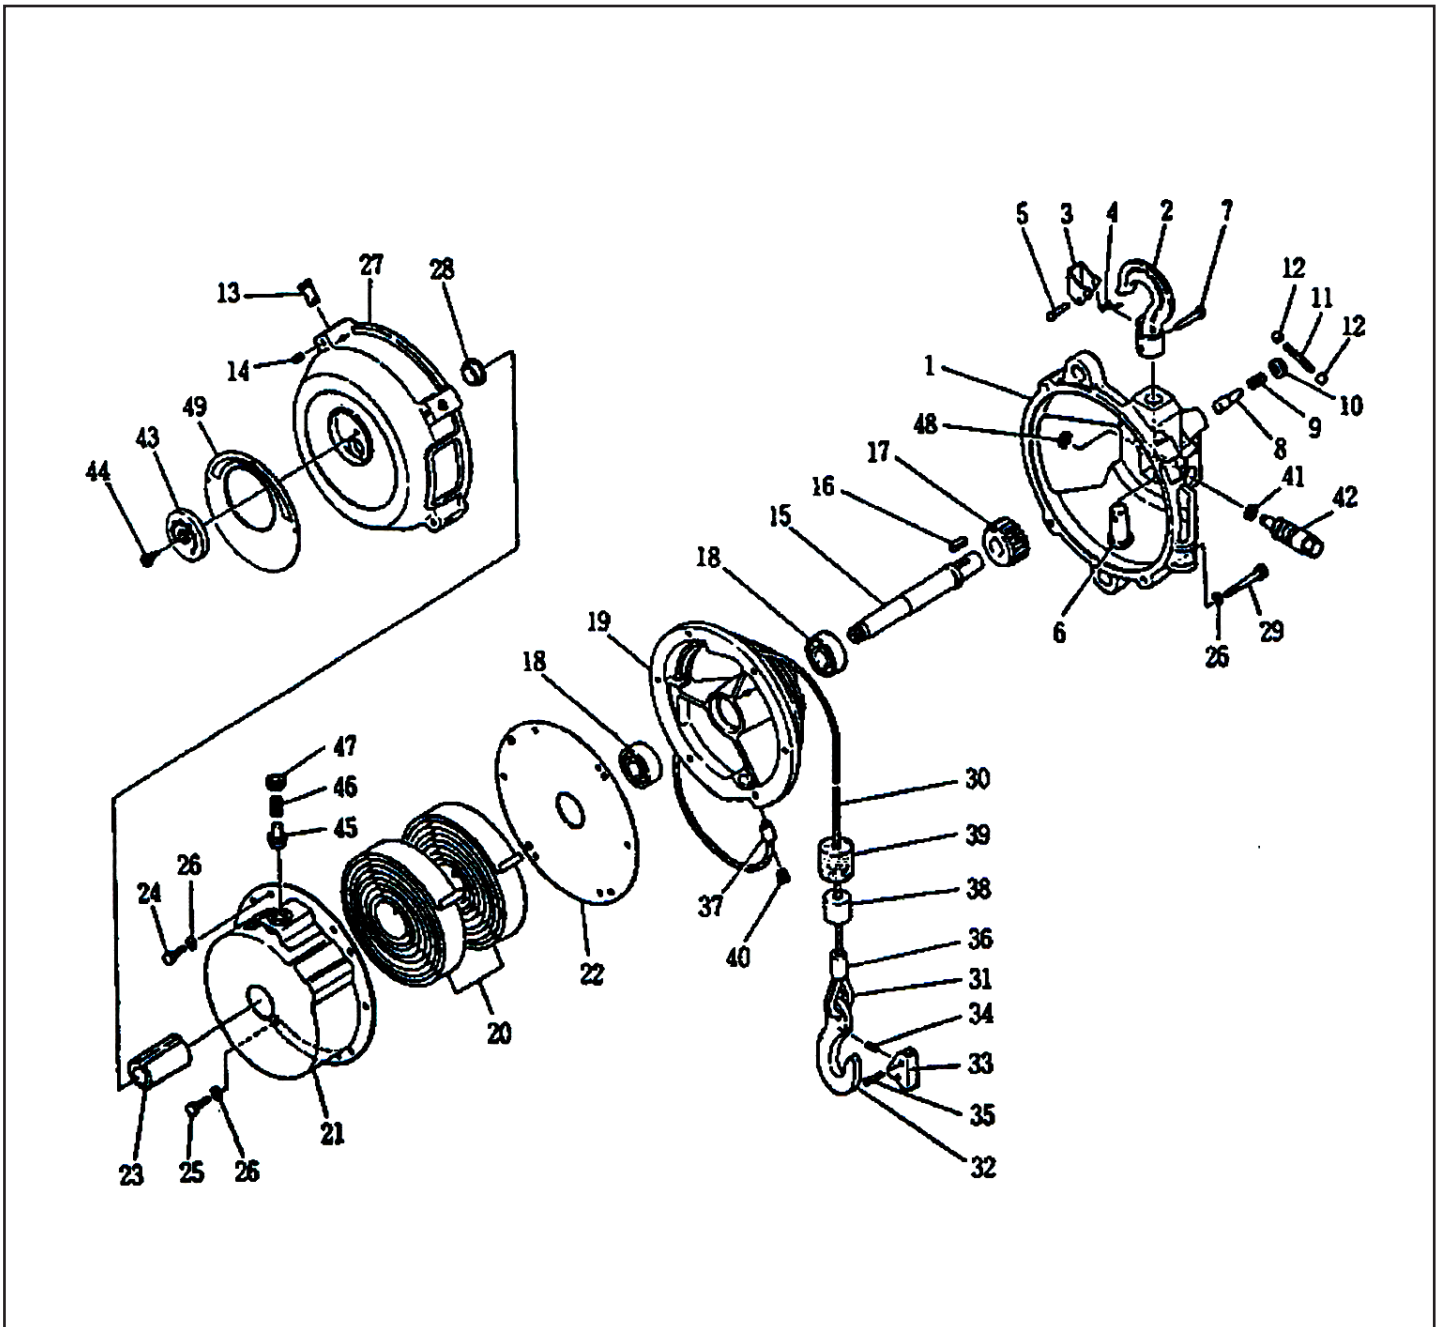

MICHIGAN PNEUMATIC TOOL, INC.

MP-SW-22 33-48.4 lb Capacity Balancer

MP-SW-30 48.4-66 lb Capacity Balancer

MP-SW-40 66-88 lb Capacity Balancer

MP-SW-50 88-110 lb Capacity Balancer

MP-SW-60 110-132 lb Capacity Balancer

MP-SW-70 132-154 lb Capacity Balancer

08012015Rev3HMB | NP

MICHIGAN PNEUMATIC TOOL, INC.

MP-SW-22 33-48.4 lb Capacity Balancer

MP-SW-30 48.4-66 lb Capacity Balancer

MP-SW-40 66-88 lb Capacity Balancer

MP-SW-50 88-110 lb Capacity Balancer

MP-SW-60 110-132 lb Capacity Balancer

MP-SW-70 132-154 lb Capacity Balancer

Index	Part No.	Description	Qty.
-	A3163002	Casing Assembly	1
1	3163002	Casing	1
-	A2112002	Hook Complete	1
2	-	Hook	1
3	-	Latch	1
4	-	Spring	1
5	-	Rivet	1
6	-	Shaft	1
7	-	Rivet	1
8	3521002	Pin	1
9	3559002	Spring	1
10	1099002	Screw	1
11	3583045	Spring Pin	1
12	3069002	Cap	1
15	2061003	Spindle	1
16	2038002	Key	1
17	2101001	Worm Wheel	1
18	2028001	Ball Bearing	1
19	2113003	Drum	1
-	A3552006	Spring Assembly	1
20	-	Spring	2
21	-	Spring Case	1
22	-	Cover	1
23	2011012	Bushing	1
24	1056012	Hex Head Bolt	1
25	1056010	Hex Head Bolt	1
26	1319060	Spring Washer	1
-	A3173002	Cover Assembly	1
27	-	Cover	1
28	-	Bushing	1

Index	Part No.	Description	Qty.
13	3521012	Pin	1
14	1076010	Set Screw	1
29	1056035	Hex Head Bolt	1
-	A2168002	Wire Assembly	1
30	-	Wire Rope	1
31	-	Thimble	1
32	-	Hook	1
33	-	Latch	1
34	-	Spring	1
35	-	Rivet	1
36	-	Lock Wire	1
37	-	Lock Wire	1
38	2081014	Collar	1
39	3339003	Buffer	1
40	1071410	Plug	1
41	1302002	Washer	1
42	2101003	Worm	1
43	3575003	Gauge	1
44	1099004	Screw	1
45	3521005	Safety Pin	1
46	3559002	Spring	1
47	1099002	Screw	1
48	1338073	Retaining Ring E-Ring	1
49	9157007	Name Plate (MP-SW-22)	1
	9157008	Name Plate (MP-SW-30)	1
	9157009	Name Plate (MP-SW-40)	1
	9157010	Name Plate (MP-SW-50)	1
	9157011	Name Plate (MP-SW-60)	1
	9157012	Name Plate (MP-SW-70)	1