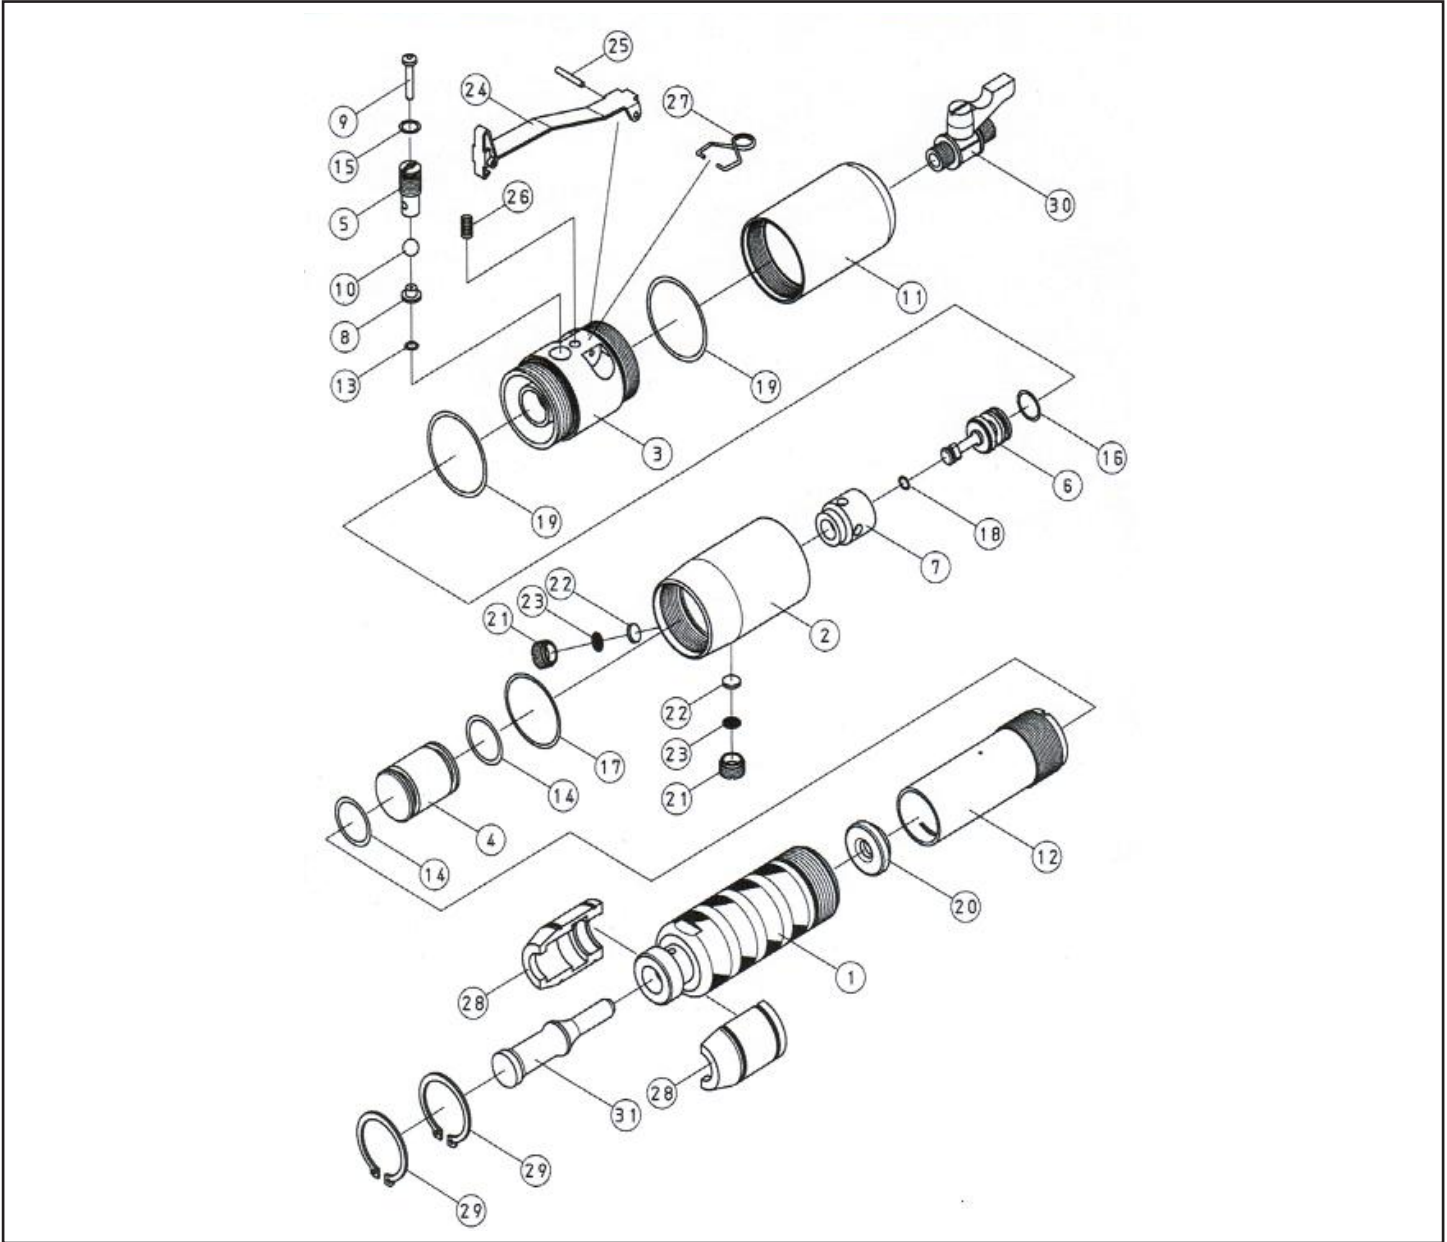

MICHIGAN PNEUMATIC TOOL, INC.

MP-RH90 One Shot Hammer

Index	Part No.	Description	Qty.
1	RH90-1	Head Cylinder	1
2	RH90-2	Unit Cylinder	1
3	RH90-3	Switch Body	1
4	RH90-4	Hitting Piston	1
5	RH90-5	Set Screw	1
6	RH90-6	Valve Piston	1
7	RH90-7	Valve No. 1	1
8	RH90-8	Valve No. 2	1
9	RH90-9	Air Pin	1
10	RH90-10	Urethane Ball	1
11	RH90-11	Cap	1
12	RH90-12	Inner Cylinder	1
13	RH90-13	O-Ring	1
14	RH90-14	O-Ring	1
15	RH90-15	O-Ring	1
16	RH90-16	O-Ring	1

Index	Part No.	Description	Qty.
17	RH90-17	O-Ring	1
18	RH90-18	O-Ring	1
19	RH90-19	O-Ring	1
20	RH90-20	Cushion Rubber	1
21	RH90-21	Silencer Cap	1
22	RH90-22	Silencer	1
23	RH90-23	Silencer Net	1
24	RH90-24	Switch Lever	1
25	RH90-25	Spring Pin	1
26	RH90-26	Lever Spring	1
27	RH90-27	N-Hook	1
28	RH90-28	Rivet Snap Retainer	1
29	RH90-29	Snap Retaining Ring	1
30	RH90-30	Nipple with Stop Valve	1
31	RH90-31	Rivet Snap	1