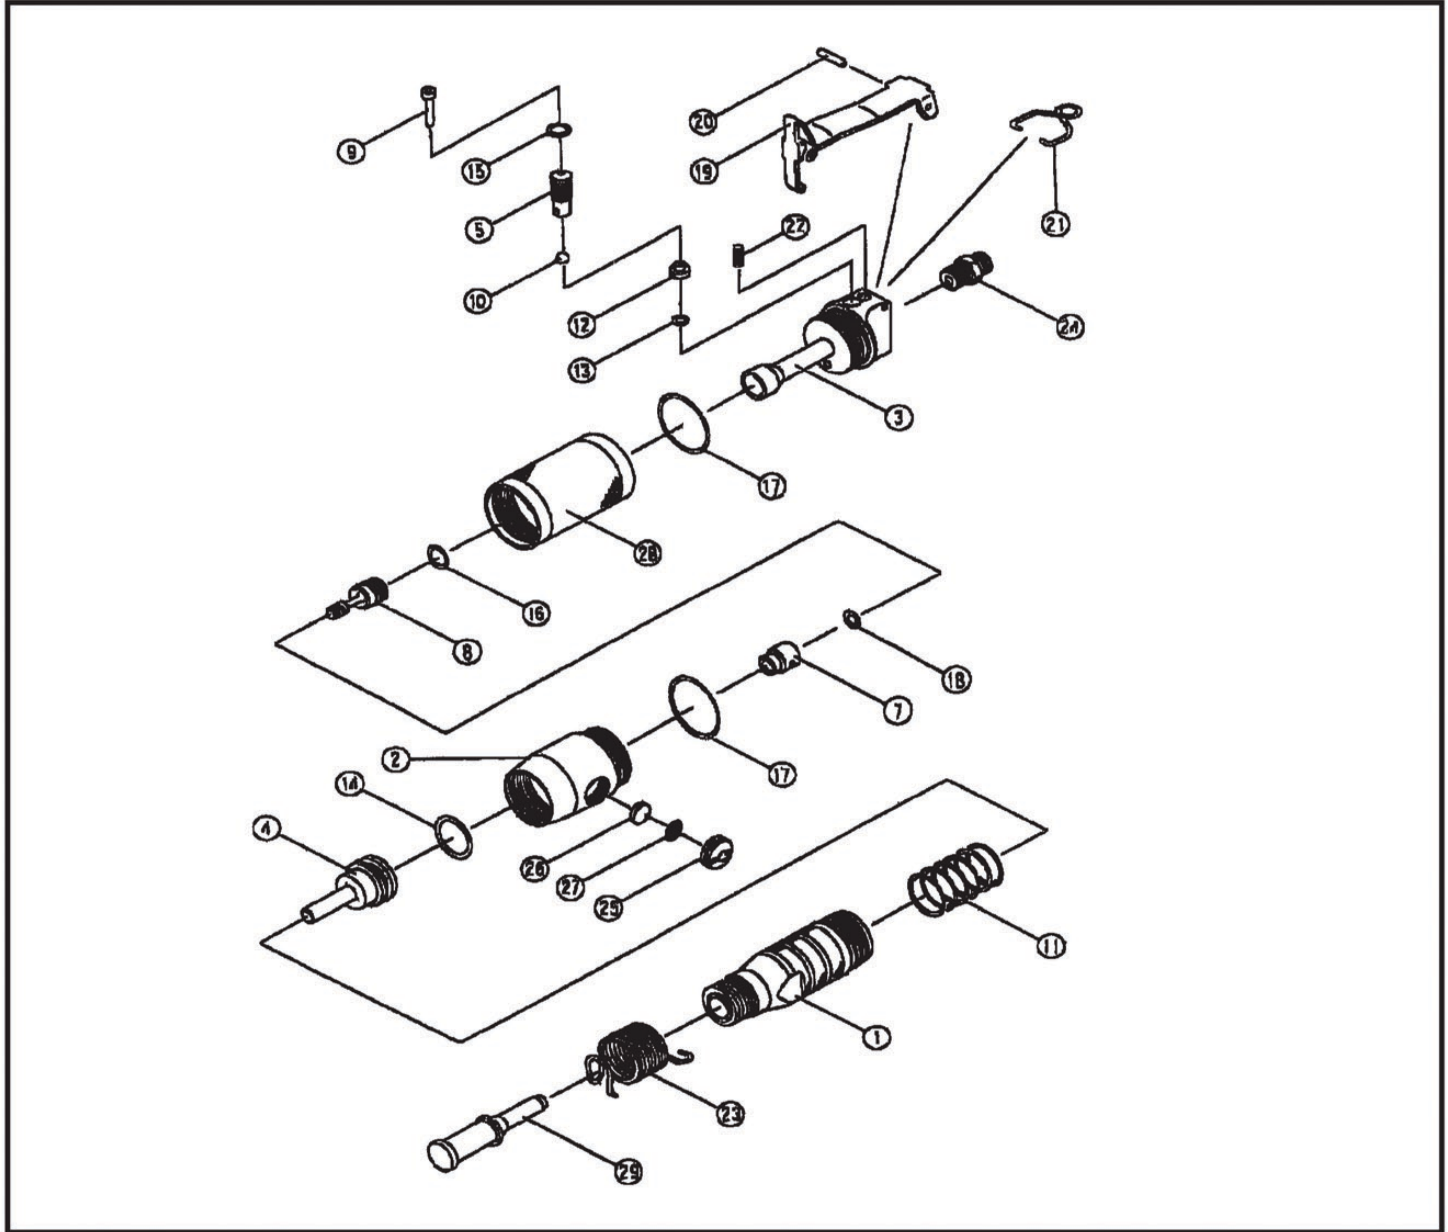

MICHIGAN PNEUMATIC TOOL, Inc.

MP-RH80 One Shot Riveter/Hammer

Index	Part No.	Description	Qty.
1	RH8001	Head Cylinder	1
2	RH8002	Unit Cylinder	1
3	RH8003	Switch Body	1
4	RH8004	Hit Piston	1
5	RH8005	Stop Screw	1
6			
7	RH8007	Valve 1	1
8	RH8008	Valve Piston	1
9	RH8009	Air Pin	1
10	RH8010	Urethane Ball	1
11	RH8011	Piston Return Spring	1
12	RH8012	Valve 2	1
13	RH8013	O-Ring	1
14	RH8014	O-Ring	1
15	RH8015	O-Ring	1

Index	Part No.	Description	Qty.
16	RH8016	O-Ring	1
17	RH8017	O-Ring	1
18	RH8018	O-Ring	1
19	RH8019	Lever	1
20	RH8020	Spring Pin	1
21	RH8021	N-Hook	1
22	RH8022	Lever Return Spring	1
23	RH8023	Snap Stopper Spring	1
24	RH8024	Nipple	1
25	RH8025	Silencer Cap	1
26	RH8026	Silencer Felt	1
27	RH8027	Silencer Net	1
28	RH8028	Chamber	1
29	RH8029	Rivet Snap	1