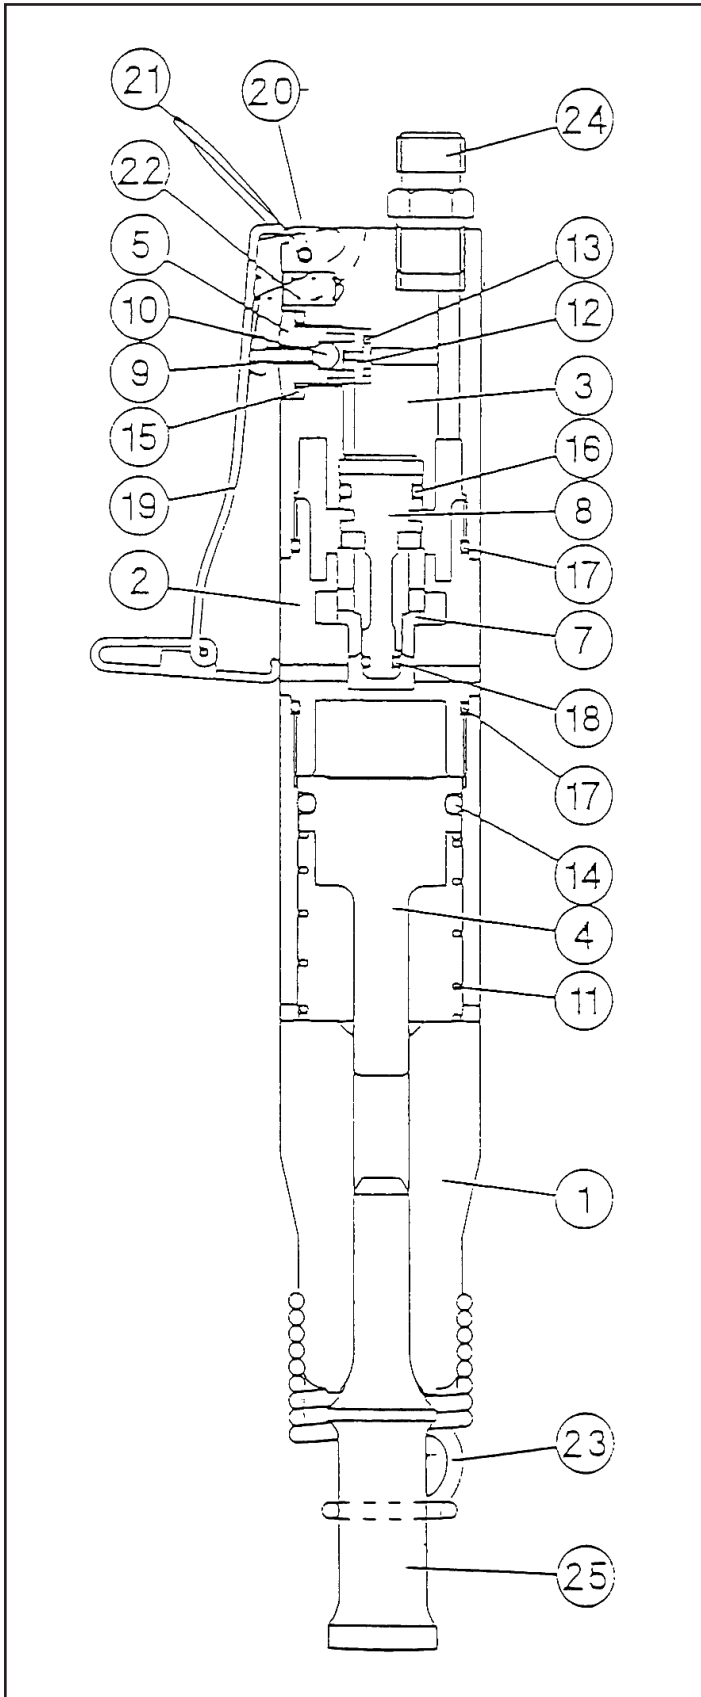

# MP-RH25 One Shot Hammer

Index	Part No.	Description	Qty.
1	RH2501	Head Cylinder	1
2	RH2502	Unit Cylinder	1
3	RH2503	Switch Body	1
4	RH2504	Hitting Piston	1
5	RH2505	Set Screw	1
7	RH2507	Valve No. 1	1
8	RH2508	Valve Piston	1
9	RH2509	Air Pin	1
10	RH2510	Urethane Ball	1
11	RH2511	Piston Spring	1
12	RH2512	Valve No. 2	1
13	RH2513	O-Ring	1
14	RH2514	O-Ring	1
15	RH2515	O-Ring	1
16	RH2516	O-Ring	1
17	RH2517	O-Ring	2
18	RH2518	O-Ring	1
19	RH2519	Switch Lever	1
20	RH2520	Spring Pin	1
21	RH2521	Hanger	1
22	RH2522	Valve Spring	1
23	RH2523	Snap Retaining Spring	1
24	RH2524	Nipple	1
25	RH2525	Rivet Snap	1