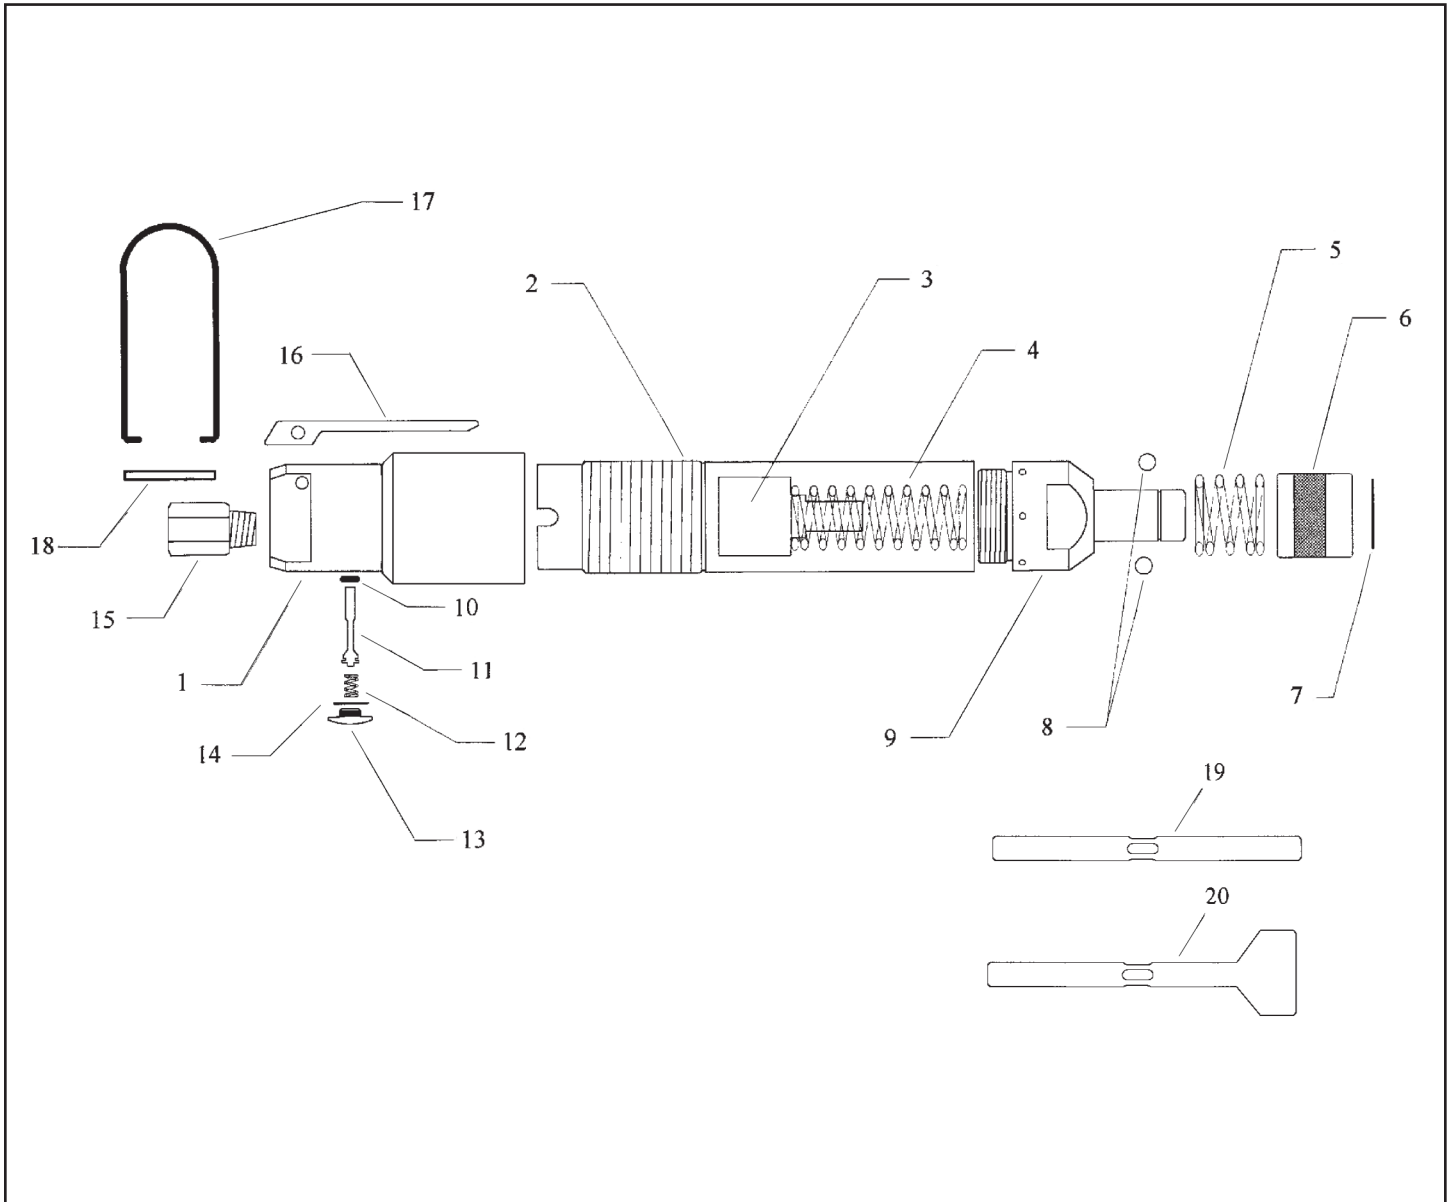

**MICHIGAN PNEUMATIC TOOL, INC.**

**MP-PRT20B One Shot Hammer**

Index	Part No.	Description	Qty.
1	HG-36103	Backhead	1
2	PHT-0020	Barrel	1
3	PRT-50	Piston	1
4	PRT-30	Return Spring	1
5	PRT-26	Retainer Spring	1
6	PRT-24	Retainer	1
7	PRT-22	Retainer Snap Ring	1
8	PRT-32	Retainer Ball	2
9	PRT-28	Fronthead	1
10	OR-6227-2	O-Ring	1
11	HG-36108	Throttle Valve	1

Index	Part No.	Description	Qty.
12	HG-36111	Throttle Valve Spring	1
13	HG-36161	Throttle Plug	1
14	HG-36187	Throttle Plug Gasket	1
15	1991	Inlet Bushing	1
16	HG-36137	Lever	1
17	PHT-0017WH	Hanger	1
18	SNP-31678	Lever Roll Pin	1
19	PHT-0019	Blank Chisel	1
20	PHT-0099	3/4" Round Face Blank Chisel	1
-	539T02	Grip (Not Shown)	1