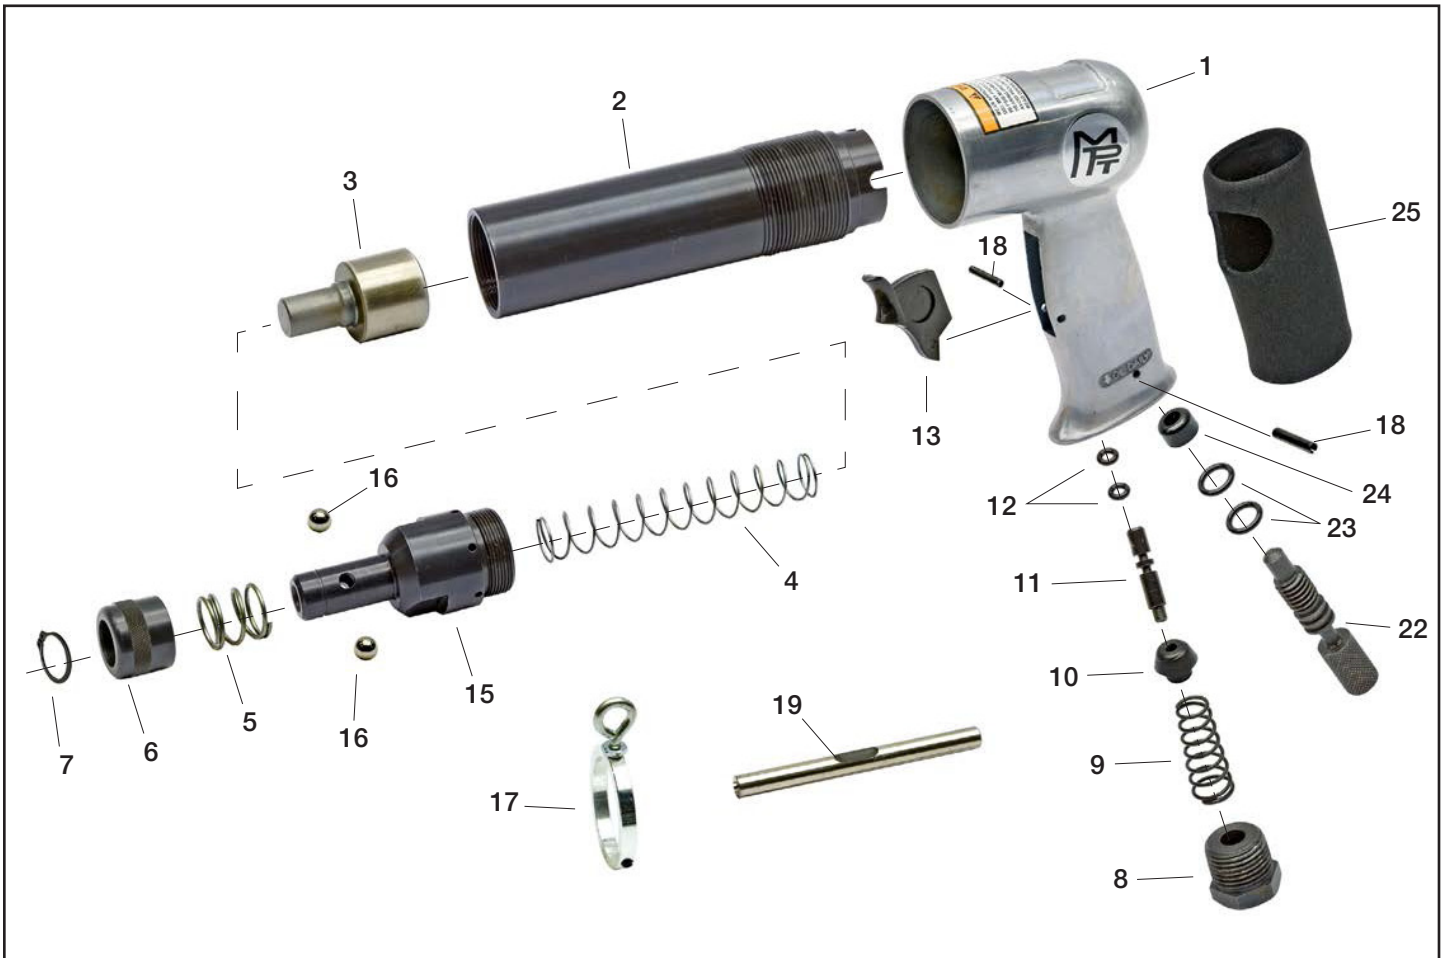

MICHIGAN PNEUMATIC TOOL, INC.

MP-PHT10B One-Shot Hammer

Index	Part No.	Description	Qty.
1	640010	Handle	1
2	PHT-0020	Barrel	1
3	PRT-50	Piston	1
4	PRT-30	Return Spring	1
5	PRT-26	Retainer Spring	1
6	PRT-24	Retainer	1
7	PRT-22	Retainer Snap Ring	1
8	640050	Inlet Bushing	1
9	640040	Throttle Valve Spring	1
10	640030	Throttle Valve Seat	1
11	640020	Throttle Valve Stem	1

Index	Part No.	Description	Qty.
12	640090	O-Ring	2
13	640110	Trigger	1
15	PRT-28	Fronthead	1
16	PRT-32	Retainer Ball	2
17	PHT-0017	Bail Assembly	1
18	640100	Spring Pin	2
19	PHT-0019	Blank Chisel	1
22	640080	Regulator	1
23	640070	O-Ring	2
24	640060	Seat	1
25	539T02	Grip	1