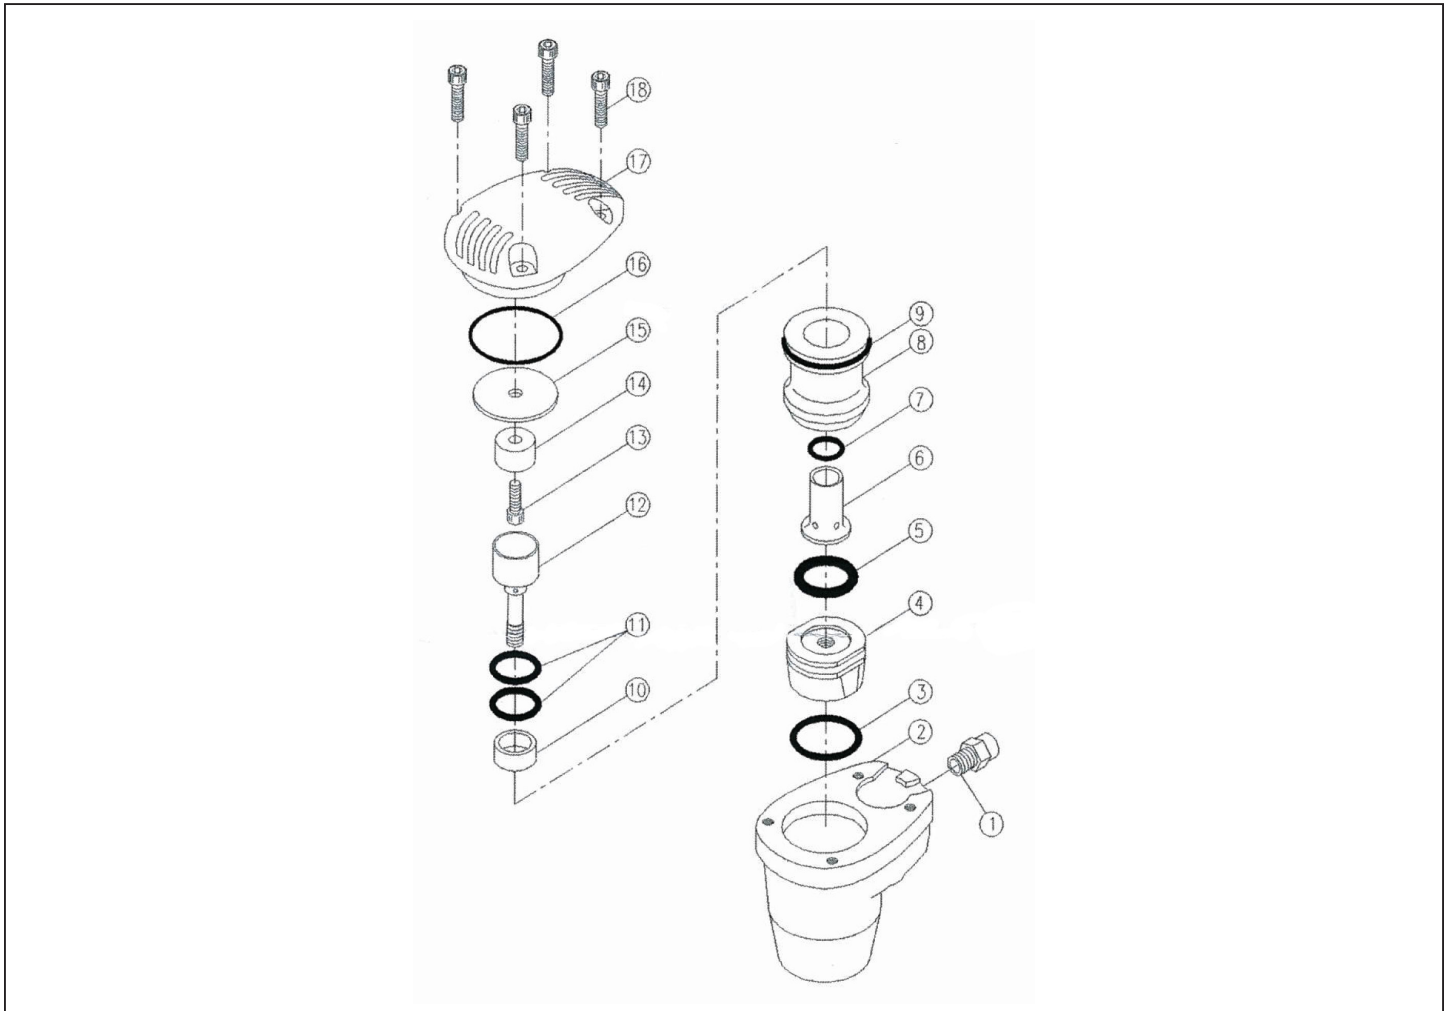

# MP-AH15-PHK Palm Hammer Kit

Index	Part No.	Description	Qty.
1	AH15-PHK-1	Air Inlet	1
2	AH15-PHK-2	Housing	1
3	AH15-PHK-3	O-Ring	1
4	AH15-PHK-4A	Hammer Tip (Super Soft Plastic) Red	1
	AH15-PHK-4B	Hammer Tip (Soft Plastic) Blue	1
	AH15-PHK-4C	Hammer Tip (Medium Plastic) Black	1
	AH15-PHK-4D	Hammer Tip (Hard Plastic) Yellow	1
	AH15-PHK-4E	Hammer Tip (Aluminum)	1
	AH15-PHK-4F	Hammer Tip (Steel)	1
5	AH15-PHK-5	Stroke Control Spacer	1
6	AH15-PHK-6	Sleeve	1
7	AH15-PHK-7	O-Ring	1
8	AH15-PHK-8	Valve	1
9	AH15-PHK-9	O-Ring	1
10	AH15-PHK-10	Bumper	1
11	AH15-PHK-11	O-Ring	2
12	AH15-PHK-12	Stem	1
13	AH15-PHK-13	Screw	1
14	AH15-PHK-14	Plug	1
15	AH15-PHK-15	Exhaust Seat	1
16	AH15-PHK-16	O-Ring	1
17	AH15-PHK-17	Cap	1
18	AH15-PHK-18	Screw	4