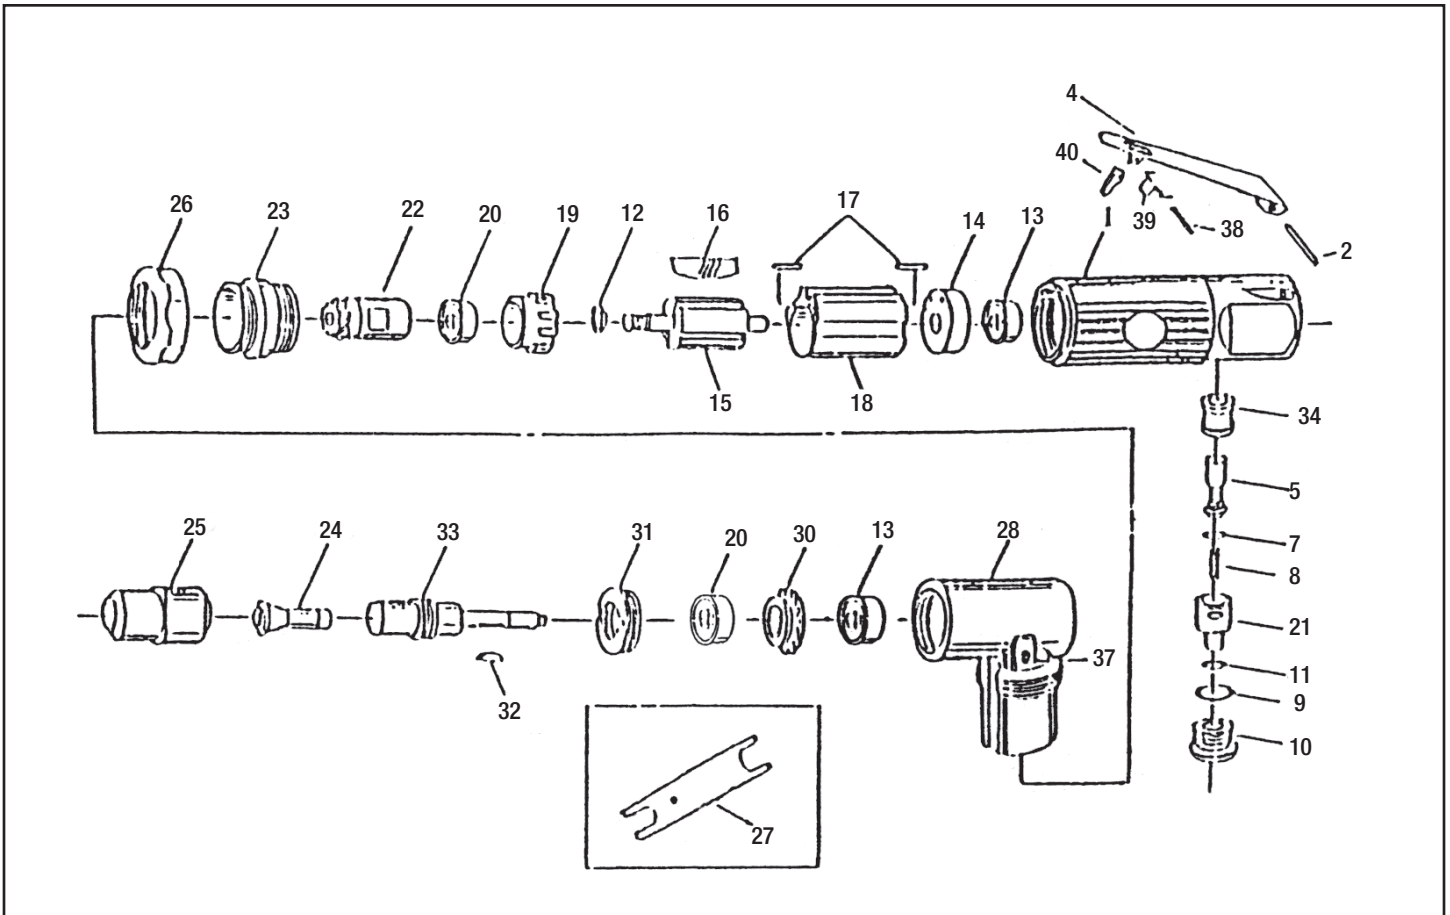

**MICHIGAN PNEUMATIC TOOL, INC.**

**MP-AG21-ST Angle Die Grinder - Front Exhaust**

Index	Part No.	Description	
1	SM-56201	Motor Housing	1
2	SM-56202	Pin	1
4	SM-56204	Throttle Lever	1
5	SM-56205	Throttle Valve	1
7	SM-56207	O-Ring	1
8	SM-56208	Valve Spring	1
9	SM-56209	O-Ring	1
10	SM-56210	Valve Screw	1
11	SM-56211	O-Ring	1
12	SM-56212	Rotor Bush	1
13	SM-56213	Ball Bearing	2
14	SM-56214	Rear End Plate	1
15	SM-56215	Rotor	1
16	SM-56216	Rotor Blades	4
17	SM-56217	Pin	2
18	SM-56218	Cylinder	1
19	SM-56219	Front End Plate	1
20	SM-56220	Ball Bearing	2

Index	Part No.	Description	
21	SM-56221	Air Regulator	1
22	SM-56222	Pinion Gear	1
23	SM-56223	Retainer	1
24	SM-56224	Collet	1
25	SM-56225	Collet Nut	1
26	SM-56226	Housing Lock Ring	1
27	SM-56227	Spanner	2
28	SM-56228	Angle Head Housing	1
30	SM-56230	Spindle Gear	1
31	SM-56231	Clamp Nut	1
32	SM-56232	Key	1
33	SM-56233	Spindle	1
34	SM-56234	Bushing	1
37	SM-56237	Oil Cap	1
38	SM-56238	Spring	1
39	SM-56239	Safety Bar	1
40	SM-56240	Spring Pin	1