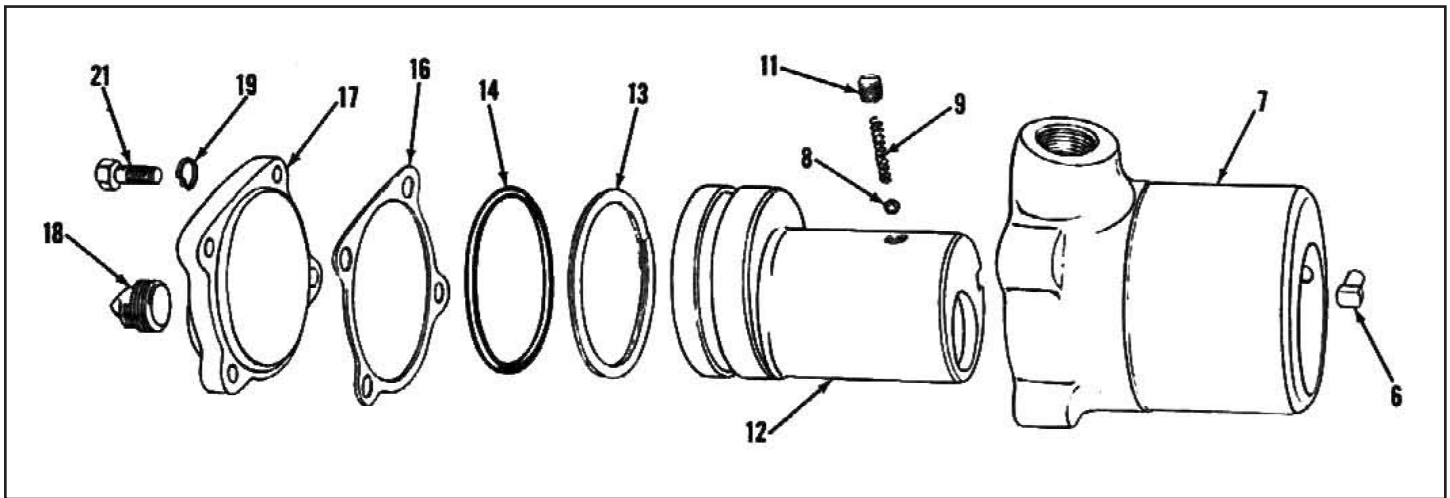

**MICHIGAN PNEUMATIC TOOL, INC.**

**MP-AA-OFFSET** Holder On

Index	Part No.	Description	Qty.
6	P-9096	Piston Guide Key	1
7	P-9090	Cylinder	1
8	P-4279	Steel Ball (1/4") Chrome	1
9	P-6666	Set Retainer Spring	1
11	P-6665	Set Retainer Screw	1
12	P-91976	Piston	1
13	P-91980	"O" Ring Back-Up Washer	1

Index	Part No.	Description	Qty.
14	P-91981	Piston "O" Ring	1
16	P-9093	Cylinder Head Gasket	1
17	P-9092	Cylinder Head	1
18	P-2708	Holder On Point	1
19	R-562	Lockwasher 3/8" (Positive Medium Type)	4
21	P-9097	Hex Head Cap Screw (3/8"-24 x 1")	4