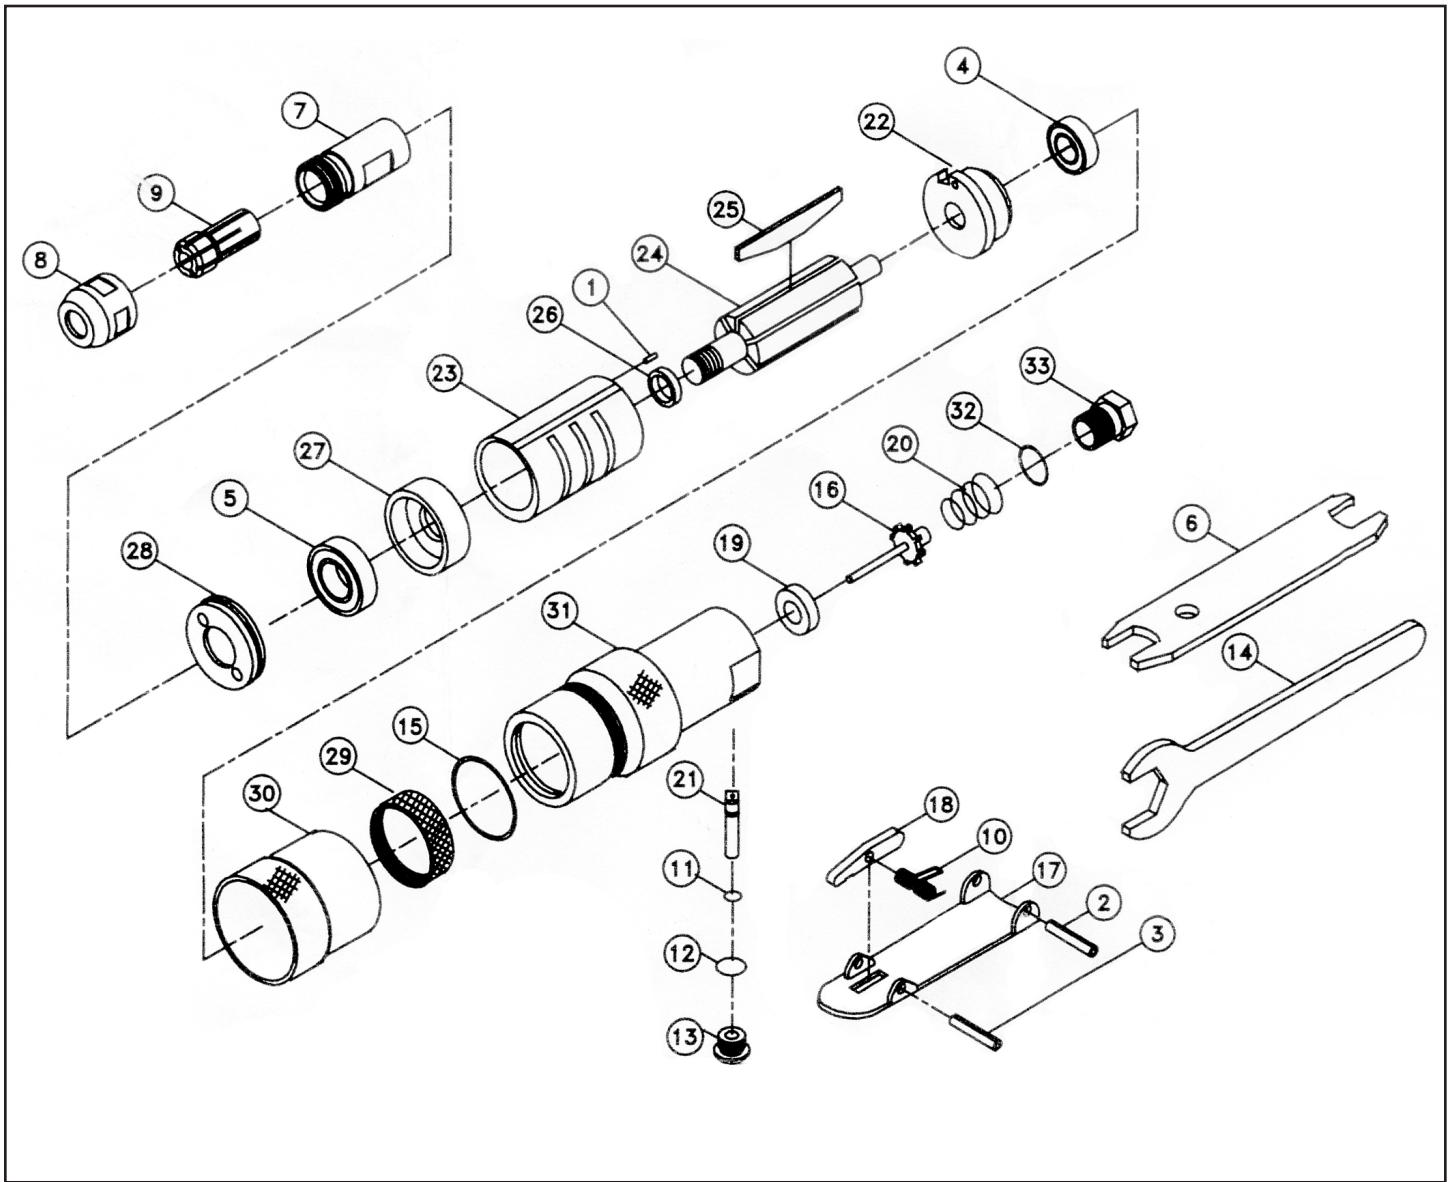

# MP-9111SG-C4 1/4" Die Grinder

Index	Part No.	Description	Qty.
1	91505	Pin	1
2	891127	Lever Pin	1
3	96110	Pin	1
4	96129	Ball Bearing	1
5	98127	Ball Bearing	1
6	98312	Spanner Wrench	1
7	00712S	Chuck	1
8	00713S	Cap Nut	1
9	00716S	Collet	1
10	00722S-C	Spring	1
11	00724S	O-Ring	1
12	00727S	O-Ring	1
13	00728S	Throttle Plug Screw	1
14	41239	Spanner Wrench	1
15	08113	O-Ring	1
16	07904	Tip Valve	1
17	07905	Throttle Valve	1

Index	Part No.	Description	Qty.
18	07906	Stop Rod	1
19	07908	Valve Packing	1
20	07909	Spring	1
21	07910A	Valve Stem	1
22	08101	Rear Plate	1
23	08102	Cylinder	1
24	08103	Rotor	1
25	08104	Rotor Blade	4
26	08105	Rotor Spacer	1
27	08106	Front Plate	1
28	08107	Front Bearing Retainer	1
29	08108	Muffler	1
30	08109	Deflector	1
31	08110	Motor Housing	1
32	08111	O-Ring	1
33	08112	Air Inlet	1