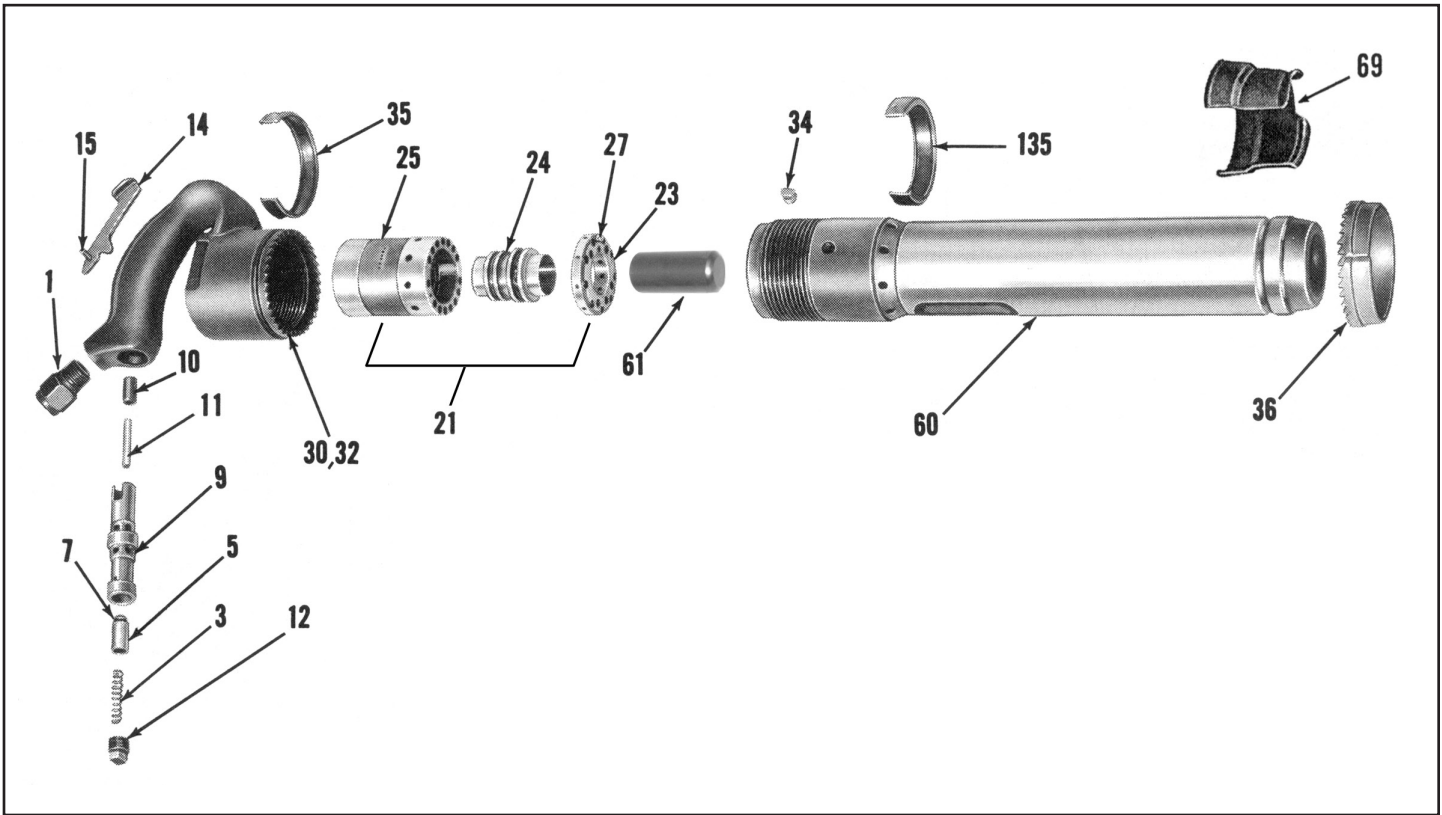

MICHIGAN PNEUMATIC TOOL, INC.

MP-50R/60R/80R/90R Riveter

Index	Part No.	Description	Qty.
1	P001983	Air Inlet Bushing (3/8 NPTF)	1
3	P001853	Throttle Valve Spring	1
5	P001799	Throttle Valve (inc. 7)	1
7	P083071	O-Ring	1
9	P007198	Throttle Valve Tube (inc. 10)	1
10	P004839	Push Pin Bushing	1
11	P004834	Push Pin	1
12	P001873	Throttle Tube Plug	1
14	P001929	Throttle Lever	1
15	P001915	Throttle Lever Pin	1
21	P007180	Valve Case Complete (inc. 23-27)	1
23	P006584	Valve Case Lid	1
24	P001535	Cycling Valve	1
25	P006583	Valve Case	1
27	P001631	Valve Case Dowel	1

Index	Part No.	Description	Qty.
30	P007155	Handle Complete (inc. 1-15)	1
32	P007348	Handle (inc. 9 & 10)	1
34	P001419	Lock Collar Key	1
35	P001373	Lock Collar Spring Clip	1
36	P001398	Lock Collar	1
60	P001137	50R Cylinder	1
-	P001003	60R Cylinder	1
-	P001004	80R Cylinder	1
-	P001005	90R Cylinder	1
61	P001211	50R Piston	1
-	P001212	60R Piston	1
-	P001222	80R Piston	1
-	P001215	90R Piston	1
69	P001381	Set Retainer Clip	1
135	P001386	Exhaust Deflector	1