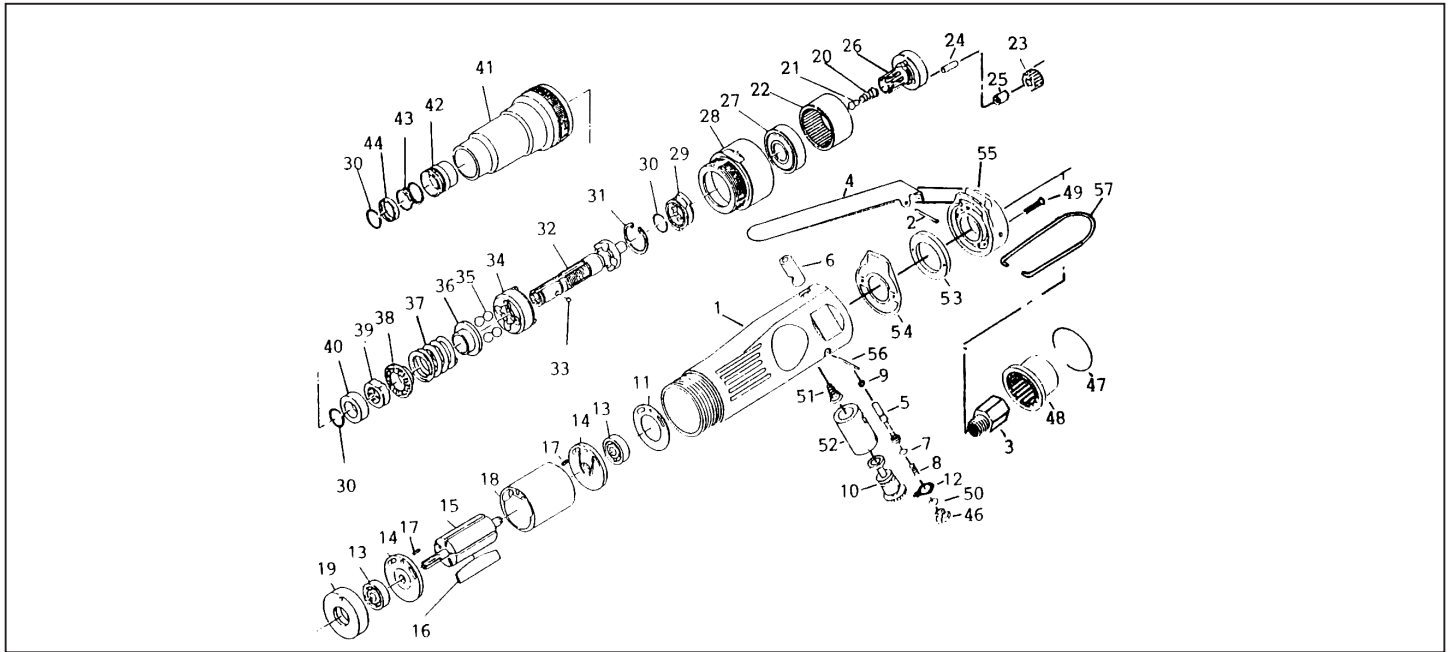

MICHIGAN PNEUMATIC TOOL, INC.

MP-800-ST 1/4" Air Screwdriver-Straight Type

Index	Part No.	Description	Qty.
1	SM-84201	Housing	1
2	SM-84202	Pin	1
3	SM-84203	Air Inlet	1
4	SM-84204	Throttle Lever	1
5	SM-84205	Valve Stem	1
6	SM-84206	Valve	1
7	SM-84207	O-Ring	1
8	SM-84208	Spring	1
9	SM-84209	O-Ring	1
10	SM-84210	Reverse Lever	1
11	SM-84211	Motor Gasket	1
12	SM-84212	Reverse Retainer	1
13	SM-84213	Ball Bearing	2
14	SM-84214	End Plate	2
15	SM-84215	Rotor	1
16	SM-84216	Rotor Blade	5
17	SM-84217	Pin	2
18	SM-84218	Cylinder	1
19	SM-84219	Spacer	1
20	SM-84220	Spring	1
21	SM-84221	Spring Guide	1
22	SM-84222	Internal Gear	1
23	SM-84223	Planet Gear	3
24	SM-84224	Pin	3
25	SM-84225	Bushing	1
26	SM-84226	Work Spindle	1
27	SM-84227	Ball Bearing	1
28	SM-84228	Clamp Nut	1

Index	Part No.	Description	Qty.
29	SM-84229	Drive Dog	1
30	SM-84230	Retaining Ring	3
31	SM-84231	Retaining Ring	1
32	SM-84232	Cam Spindle	1
33	SM-84233	Steel Ball	1
34	SM-84234	Clutch Carrier	1
35	SM-84235	Steel Ball	4
36	SM-84236	Washer	1
37	SM-84237	Spring	1
38	SM-84238	Washer	1
39	SM-84239	Adjust Nut	1
40	SM-84240	Spacer	1
41	SM-84241	Clutch Housing	1
42	SM-84242	Ball Retainer	1
43	SM-84243	Spring	1
44	SM-84244	Washer	1
46	SM-84246	Throttle Valve Plug	1
47	SM-84247	Retaining Ring	1
48	SM-84248	Exhaust Deflector	1
49	SM-84249	Screw	2
50	SM-84250	O-Ring	1
51	SM-84251	Spring	1
52	SM-84252	Reverse Bushing	1
53	SM-84253	Muffler	1
54	SM-84254	Rear Gasket	1
55	SM-84255	Rear Cover	1
56	SM-84256	Pin	1
57	SM-84257	Hook	1