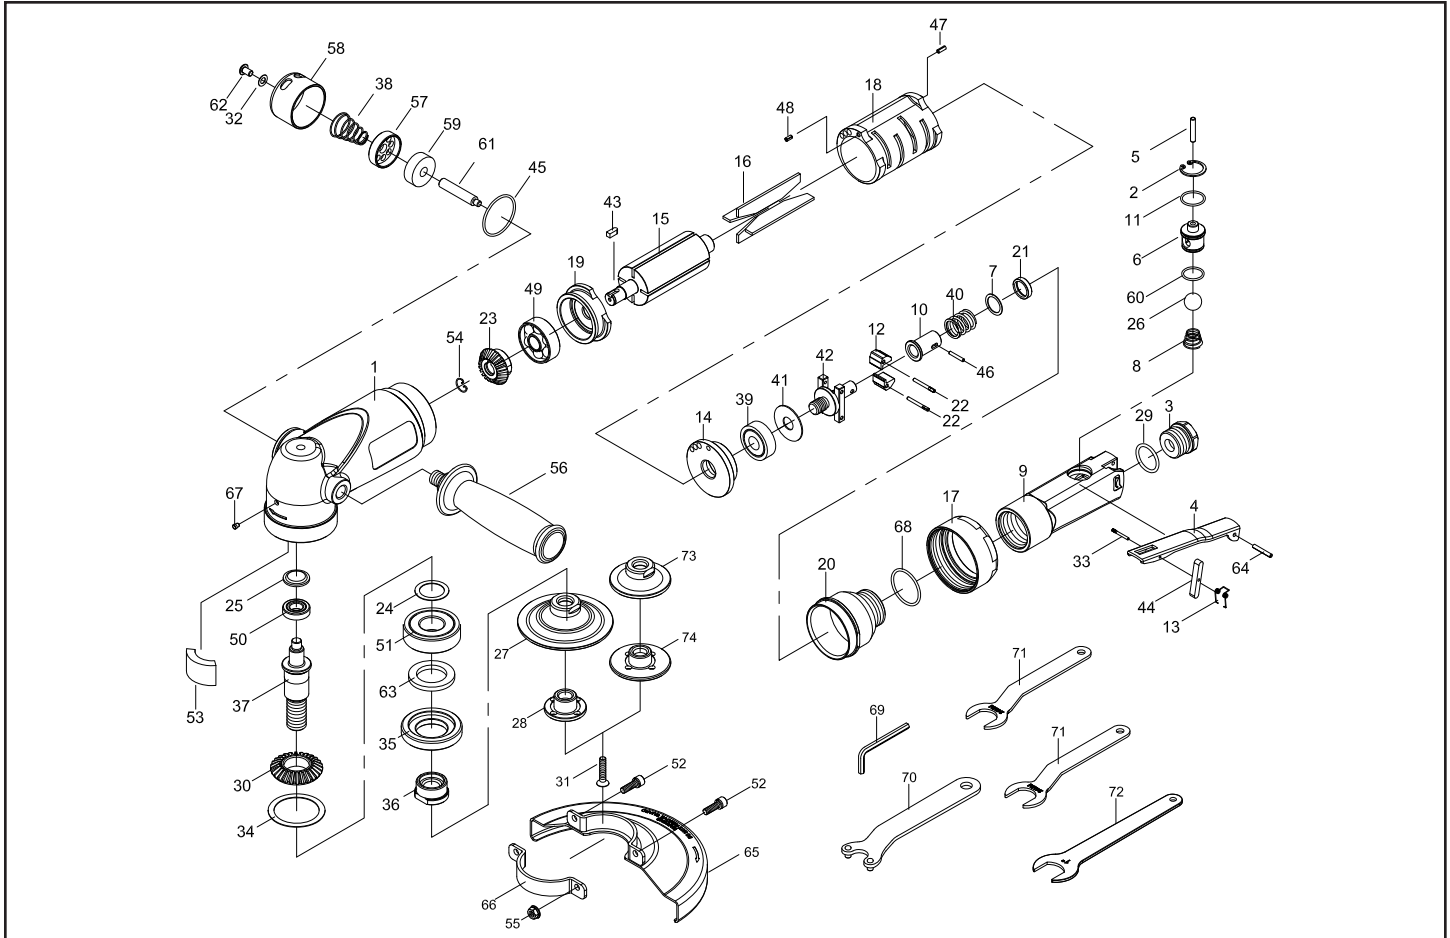

# MP-7158 7" Angle Grinder

Index	Part No.	Description	Qty.
1	5G-641301	Housing	1
2	RTW-30	Retaining Ring (RTW-20)	1
3	5G-641303	Air Inlet	1
4	50-250S04	Throttle Lever	1
5	620125	Pin (4x22.8)	1
6	5G-641306	Bushing	1
7	5G-641307	Washer (0.2mm)	1
	5G-641307	Washer (0.3mm)	
	5G-641307	Washer (0.5mm)	
8	5G-641308	Spring	1
9	5G-641309	Rear Body	1
10	5G-641310	Governor Valve	1
11	795820	O-Ring (15.5x1.5)	1
12	5G-641312	Governor Weight	2
13	51541	Spring	1
14	5G-641314	End Plate	1
15	5G-641315	Rotor	1
16	5G-641316	Vane	4
17	5G-641317	Nut	1
18	5G-641318	Cylinder	1
19	5G-641319	Front End Plate	1
20	5G-641320	Inlet Guide	1
21	5G-641321	Spring Holder	1
22	5G-641321	Grooved Pin	2
23	5G-641323	Bevel Gear	1

Index	Part No.	Description	Qty.
24	5G-641324	Washer	1
25	5G-641325	Bearing Holder	1
26	5G-641326	Nylon Ball (9/16")	1
27	5G-641327-11	Grindstone Base (5/8"-11 UNC)	1
	5G-641327-12	Grindstone Base (M14"2P)	1
28	5G-651326-11	Disc Nut (5/8"-11 UNC)	1
	5G-651326-12	Disc Nut (M14"2P)	1
29	OR01908204	O-Ring (19.8x2.4)	1
30	5G-641330	Bevel Gear	1
31	5G-641331	Screw (M6x30L)	1
32	5G-641332	Washer (5.3x10x0.3)	1
33	5D-651223	Pin	1
34	5D-651334	Washer	1
35	5D-651335	Lock Nut	1
36	5D-651336-11	Spacer Nut (5/8"-11 UNC)	1
	5D-651336-12	Spacer Nut (M14"2P)	1
37	5D-651337	Spindle	1
38	5D-641338	Spring	1
39	070329	Ball Bearing (6002ZZ)	1
40	5G-641340	Spring	1
41	5G-641341	Washer	1
42	5G-641342	Governor Case	1
43	5G-641343	Key	1
44	50-241S40	Safety Bar	1
45	812E12	O-Ring (33.5x2)	1