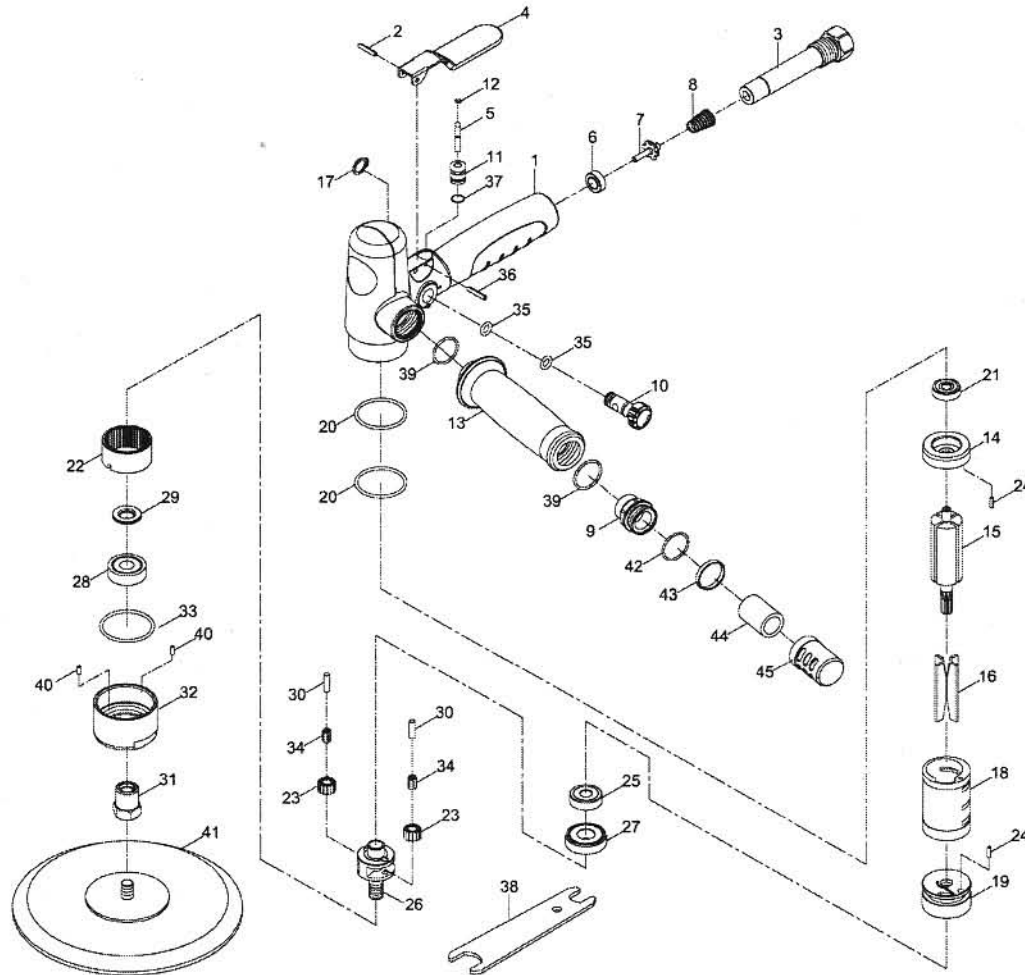

MICHIGAN PNEUMATIC TOOL, INC.

10650 CLOVERDALE
DETROIT MICHIGAN 48204-1184
PHONE: 313-933-5890
FAX: 313-933-0440

MODEL NO.: MP-6366P-ST
6" VERTICAL POLISHER

Index No.	Parts No.	Description	Index No.	Parts No.	Description
1	6N-663601	Motor Housing	24	61048	Spring Pin(2) (2.5x8)
2	40317	Spring Pin (3x16)	25	030120	Ball Bearing (608ZZ)
3	6N-663603	Air Inlet	26	6N-663626	Idler Planet Cage
4	6N-663604	Throttle Lever	27	060313	Ball Bearing (6001ZZ)
5	6N-663605	Valve Shaft	28	051220	Ball Bearing (6000ZZ)
6	75-725145	Rubber Spacer	29	6N-663629	Spacer
7	75-725146	Valve Stem	30	30124	Pin(2) (4x13.8)
8	73108	Valve Spring	31	6N-663631	Spindle
9	6N-663617	Silencer Nut	32	6N-663632	Front Cap
10	6N-663610	Air Regulator Knob	33	6N-663633	Decoration Ring
11	6N-663611	Bushing	34	070428	Needle Bearing(2)
12	OR00200100	O-Ring (2x1)	35	OR00600200	O-Ring(2) (6x2)
13	6N-663643	Side Handle	36	SP02001200	Spring Pin (2x12)
14	6N-663614	Rear End Plate	37	72804	O-Ring (6.5x1.5)
15	6N-663615	Rotor	38	52227	Spanner
16	6N-663616	Rotor Blade (4)	39	795820	O-Ring(2) (15.5x1.5)
17	60319	Retaining Ring (STW-10)	40	72017	Spring Pin(2) (2.5x6)
18	6N-663618	Cylinder	41	610227V-61	Pad (6")
19	6N-663619	Front End Plate	42	62009	O-Ring (14.5x1.5)
20	OR03203108	O-Ring(2) (32.3x1.8)	43	62059	Ring
21	030113	Ball Bearing (626ZZ)	44	6N-663624	Damping Material
22	6N-663622	Internal Gear	45	62056	Exhaust Deflector
23	6N-663623	Idler Gear(2)			