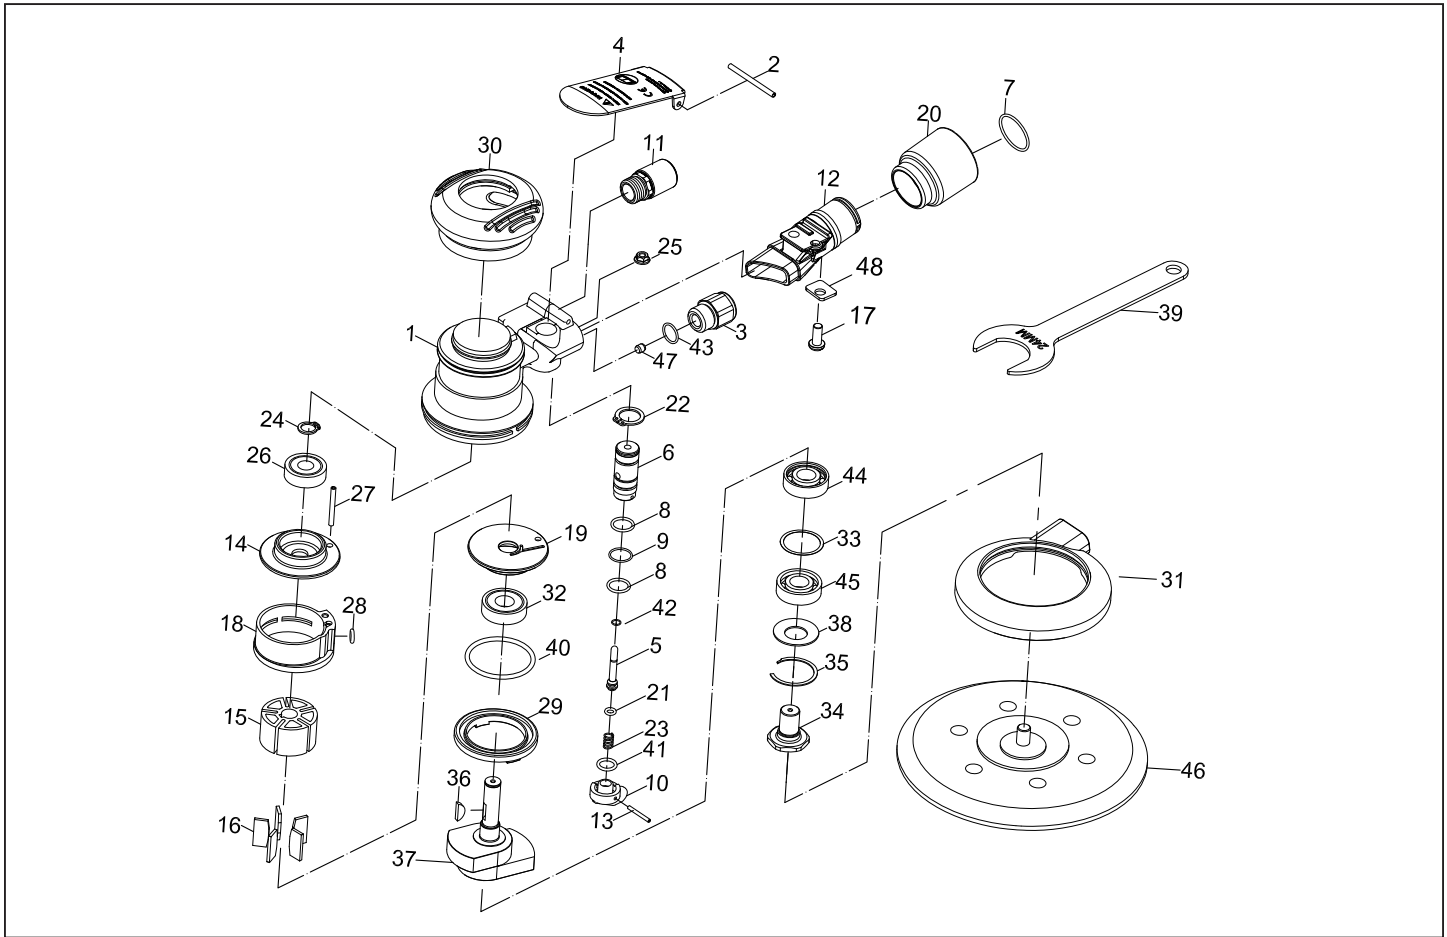

MICHIGAN PNEUMATIC TOOL, INC.

MP-6133-6DE 6" Orbital Palm Sander

Index	Part No.	Description	Qty.
1	66-6133c01	Housing	1
2	SP03004000	Spring Pin (3x40L)	1
3	66-6133C03	Air Inlet	1
4	66-6133C04	Throttle Lever	1
5	66-6133C05	Shaft	1
6	66-6133C06	Bushing	1
7	OR02105105	O-Ring (21.5X1.5)	1
8	OR02107105	O-Ring (10.7X1.5)	1
9	52236	O-Ring (10.5X1)	1
10	666133C10	Regulator	1
11	66-6133C26-11S	Silencer	1
12	66-6133C12	Adapter	1
13	51542	Spring Pin (2x18L)	1
14	66-6133C14	Rear End Plate	1
15	66-6133A15	Rotor	1
16	66-6133A16	Rotor Blade	5
17	66-6133A17	Screw (M5x12L)	1
18	66-6133A18	Cylinder	1
19	66-6133A19	Front End Plate	1
20	66-6133A20	Swivel Exhaust	1
21	OR003007108	O-Ring (3.68x1.78)	1
22	STW14	Retaining Ring (STW-14)	1
23	66-6133c08	Spring	1
24	66-6132A12	Retainer Ring	1

Index	Part No.	Description	Qty.
25	66-6133C32	Nut (M5*0.8)	1
26	06000zz	Ball Bearing (6000zz)	1
27	SP03002800	Spring Pin (3x28)	1
28	OR00500200	O-Ring (5x2)	1
29	66-6133C29	Lock Ring	1
30	66-6133C30	Grip Hat	1
31	66-6135C31	Shroud	1
32	06001zz	Ball Bearing (6001zz)	1
33	66-6132A13	Washer	1
34	66-6132A34	Shaft	1
35	60-613135	Snap Ring	1
36	61934	Key	1
37	66-6132A37	Balancer Shaft	1
38	60-613139	Washer (3x13)	1
39	66-6132A54	Spanner	1
40	OR03904301	O-Ring (39.4x3.1)	1
41	40130	O-Ring (8.8x1.7)	1
42	OR00200100	O-Ring (2x1)	1
43	82247	O-Ring (13.5x1.5)	1
44	06001	Ball Bearing (6001)	1
45	06001P	Ball Bearing (60001P)	1
46	60-613142	Pad (6")	1
47	66-6133C22	Stopper	1
48	66-6133A11	Washer	1