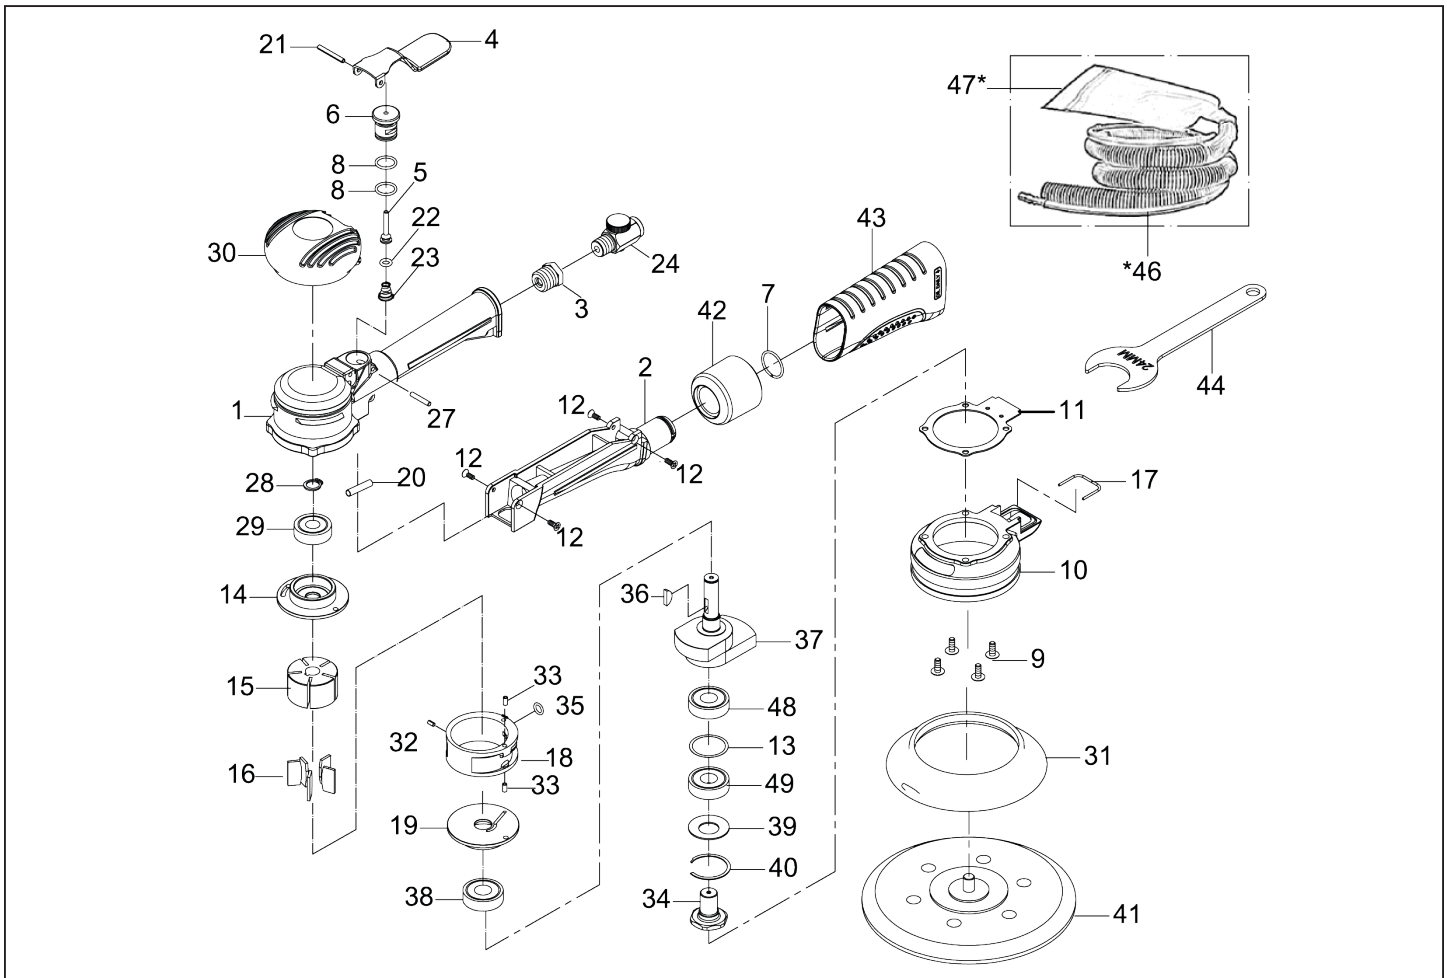

MICHIGAN PNEUMATIC TOOL, INC.

MP-6132A-6DE 6" Two Hand Orbital Sander

Index	Part No.	Description	Qty.
1	66-613201	Housing	1
2	66-6132A02	Vacuum Adapter	1
3	30103	Air Inlet	1
4	66-6132A04	Throttle Lever	1
5	66-6132A05	Valve	1
6	66-613206	Bushing	1
7	OR01705105	O-Ring (17.5x1.5)	1
8	OR01200105-V	O-Ring (12x1.5)	2
9	66-6132A09	Screw (M4x10)	4
10	66-6132A10	Plastic Shroud	1
11	66-6132A11	Gasket	1
12	61035	Screw (M3x8)	4
13	66-6132A13	Washer	1
14	66-6132A14	Rear End Plate	1
15	66-6132A15	Rotor	1
16	66-6132A16	Rotor Blade	5
17	66-6132A17	Rubber Strip	1
18	66-6132A18	Cylinder	1
19	66-6132A19	Front End Plate	1
20	66-6132A20	Brass Tube	1
21	30102	Spring Pin (3x24)	1
22	70107-V	O-Ring (P5)	1
23	51208	Spring	1

Index	Part No.	Description	Qty.
24	61558	Regulator	1
27	PN03001708	Pin (3x17.8L)	1
28	66-6132A12	Retainer Ring	1
29	06000ZZ	Ball Bearing (6000zz)	1
30	66-6132A30	Rubber Hat	1
31	66-6132A31	Shroud	1
32	70177-13	Spring Pin (2x5L)	1
33	63062	Spring Pin (3x6L)	2
34	66-6132A34	Shaft	1
35	40333-V	O-Ring (6x1.5)	1
36	61934	Key (3x13)	1
37	66-6132A37	Balancer Shaft	1
38	06001ZZ	Ball Bearing (6001zz)	1
39	60-613139	Washer	1
40	60-613135	Snap Ring	1
41	60-613142	Pad (6")	1
42	60-613146	Swivel Exhaust	1
43	66-6132A52	Grip	1
44	66-6132A54	Spanner	1
*46	EH-6133ASUB	Self-Vacuum	1
*47	66-6132A47	Self-Vacuum Bag	1
48	06001	Ball Bearing (6001)	1
49	06001P	Ball Bearing (6001P)	1