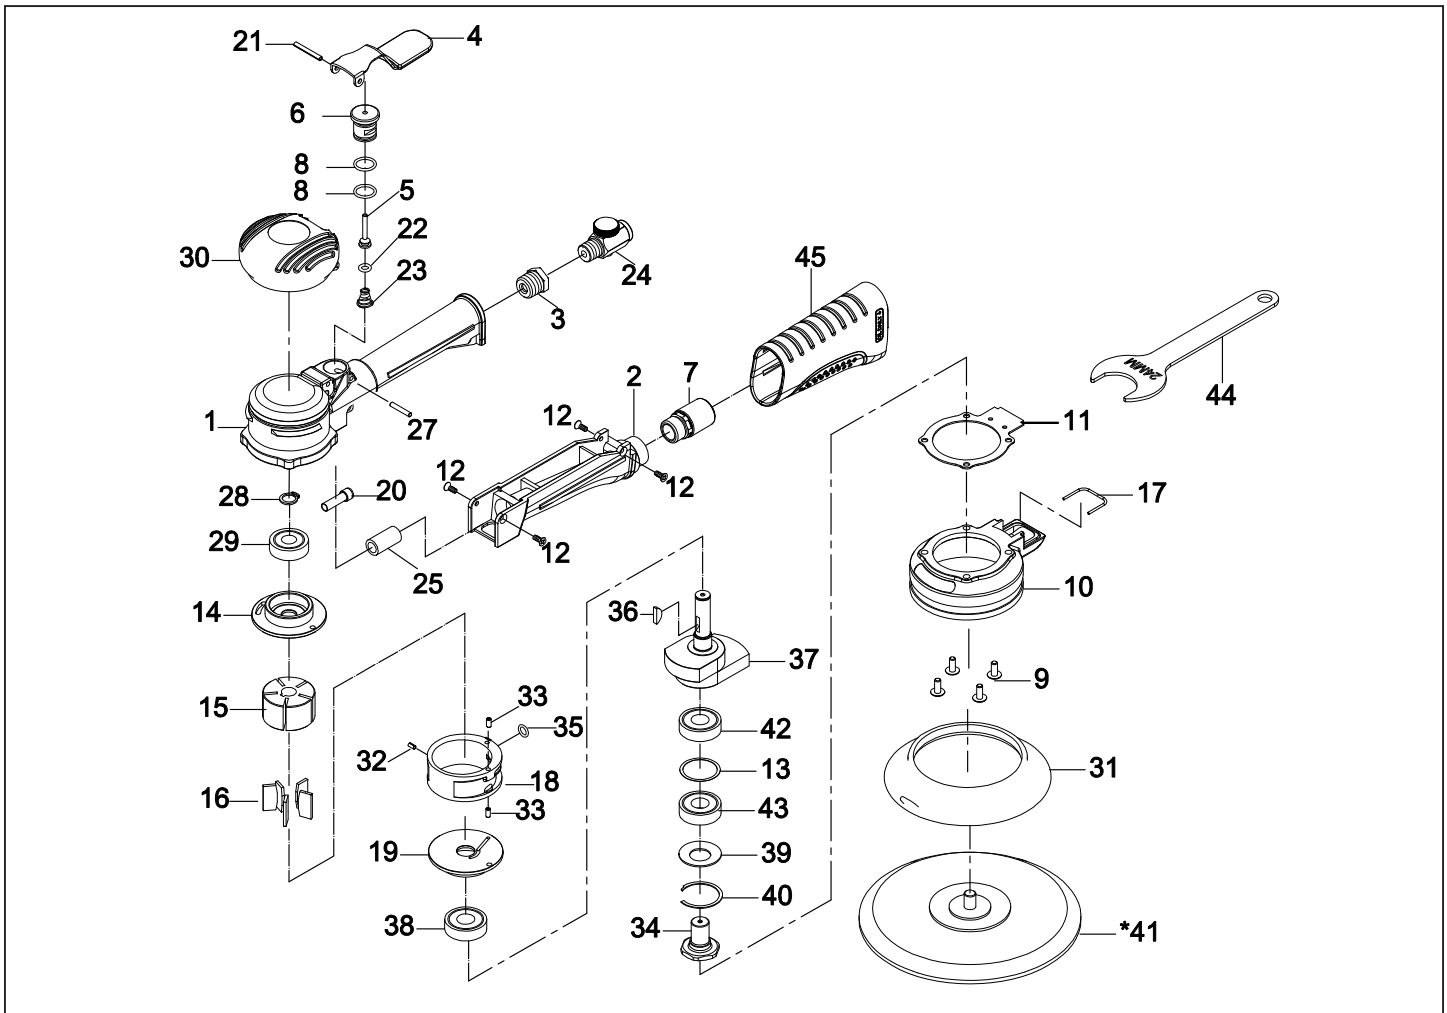

MICHIGAN PNEUMATIC TOOL, INC.

MP-6132A-6 6" Orbital Sander

Index	Part No.	Description	Qty.
1	66-613201	Housing	1
2	66613202	Adapter	1
3	30103	Air Inlet	1
4	66-6132A04	Throttle Lever	1
5	66-6132A05	Valve	1
6	66-613206	Knob	1
7	66-61324-11S	Silencer	1
8	OR01200105-V	O-Ring (12x1.5)	1
9	66-613A09	Screw (M4x10)	4
10	66-6132A10	Plastic Shroud	1
11	66-6132AA11	Gasket	1
12	61035	Screw (M3x8)	4
13	66-6132A13	Washer	1
14	66-6132A14	Rear End Plate	1
15	66-6132A15	Rotor	1
16	66-6132A16	Rotor Blade	5
17	66-6132A17	Rubber Strip	1
18	66-6132A18	Cylinder	1
19	66-6132A19	Front End Plate	1
20	66-613220	Brass Tube	1
21	30102	Spring Tube (3x24)	1
22	70107-V	O-Ring (P5)	1

Index	Part No.	Description	Qty.
23	51208	Spring	1
24	61558	Regulator	1
25	66-613207	Rubber Tube	1
27	PN03001708	Pin (3x17.8L)	1
28	66-6132A12	Retainer Ring	1
29	06000ZZ	Ball Bearing (6000zz)	1
30	66-6132A30	Rubber Hat	1
31	66-6132A31	Shroud	1
32	70117-13	Spring Pin (2x5L)	1
33	63062	Spring Pin (3x6L)	1
34	66-6132A34	Shaft	1
35	40333-V	O-Ring	1
36	61934	Key	1
37	66-6132A37	Balancer Shaft	1
38	06001ZZ	Ball Bearing (6001zz)	1
39	60-613139	Washer	1
40	60-613135	Snap Ring	1
41	610227v-61	Pad (6")	1
42	06001	Ball Bearing (6001)	1
43	06001p	Ball Bearing (6001P)	1
44	66-6132A54	Spanner	1
45	66-6132A52	Grip	1