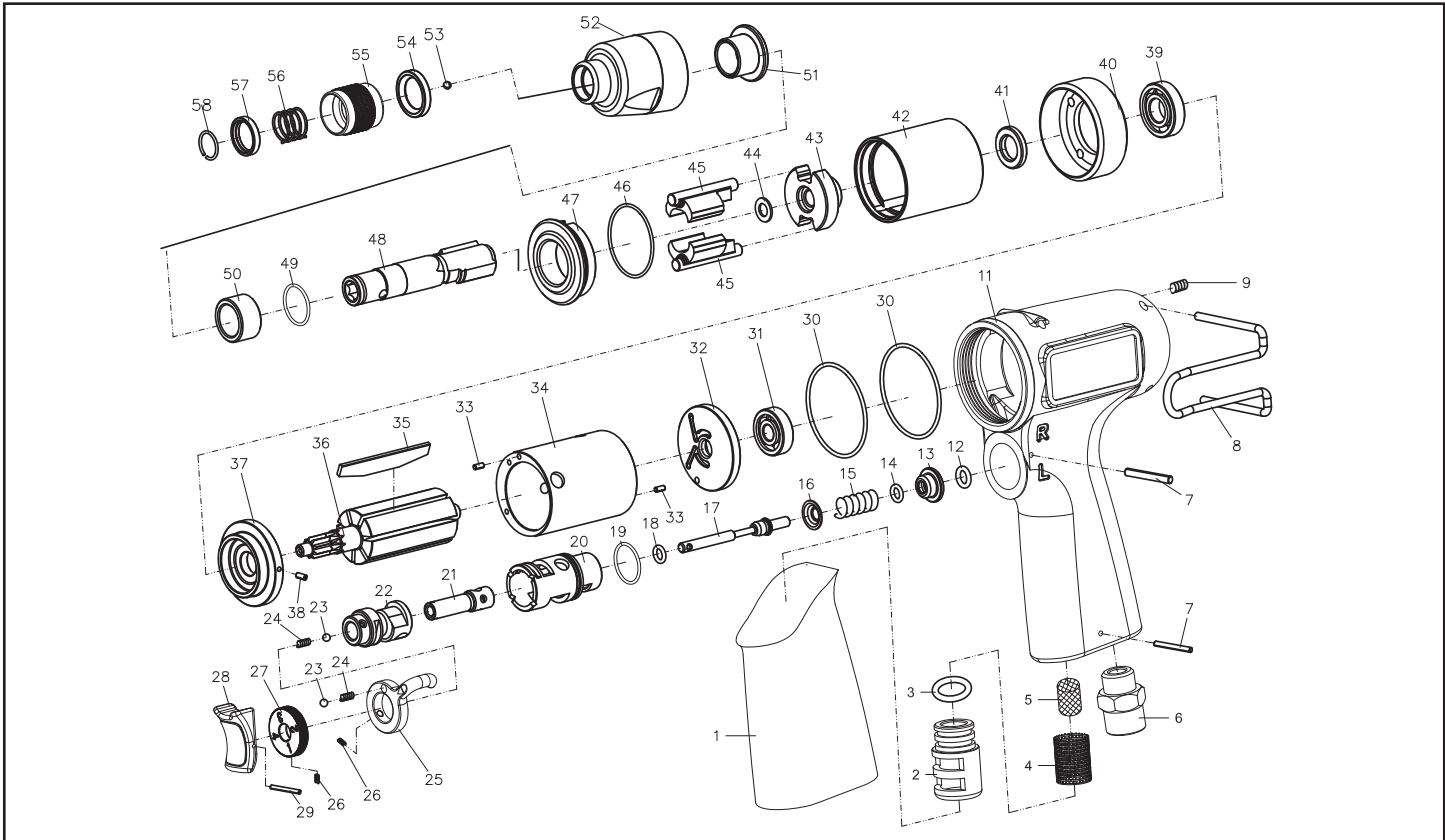

MICHIGAN PNEUMATIC TOOL, INC.

MP-5422 1/4" Hex QC Impact Screwdriver

Index	Part No.	Description	Qty.
1	589057-BK	Grip Sleeve	1
2	589012M	Exhaust Deflector	1
3	589058	O-Ring	1
4	589014M	Filter	1
5	389507	Silencer	1
6	589002	Air Inlet	1
7	589037	Pin	2
8	589034	Hook	1
9	589036	Set Screw	1
11	589001M	Motor Housing	1
12	589050	O-Ring	1
13	589004	Throttle Valve Bushing	1
14	589055	O-Ring	1
15	589042	Spring	1
16	589005	Spring Spacer	1
17	589003	Throttle Valve	1
18	589049	O-Ring	1
19	589052	O-Ring	1
20	589010	Reverse Valve Bushing	1
21	589007	Control Valve	1
22	589009	Reverse Valve	1
23	SB0003	Steel Ball	2
24	589044	Spring	2
25	589011M	Reverse Valve Lever	1
26	HEXM306	Set Screw	2
27	589008	Control Valve Knob	1
28	589006M	Trigger	1
29	589039	Spring Pin	1
30	589054	O-Ring	2

Index	Part No.	Description	Qty.
31	589047	Ball Bearing	1
32	589015	Rear Plate	1
33	SPP0208	Spring Pin	2
34	589016	Cylinder	1
35	589018	Blade	7
36	589017	Rotor	1
37	589019	Front Plate	1
38	589040	Spring Pin	1
39	589048	Ball Bearing	1
40	589022	Clutch Housing Adapter	1
41	589029	Thrust Plate	1
42	589024	Hammer Cage	1
43	589023	Cam	1
44	589030	Thrust Washer	1
45	589025	Hammer Dog	2
46	589053	O-Ring	1
47	589027	Hammer Cage Cap	1
48	589026-A	Anvil	1
49	OR7718	O-Ring	1
50	589028	2nd Bushing	1
51	589021	Anvil Bushing	1
52	589020	Hammer Case	1
53	589046	Stell Ball	1
54	589056	Oil Seal	1
55	589031M	Bit Retainer Sleeve	1
56	589043	Spring	1
57	589032	Bit Washer	1
58	589033	Bit Ring	1