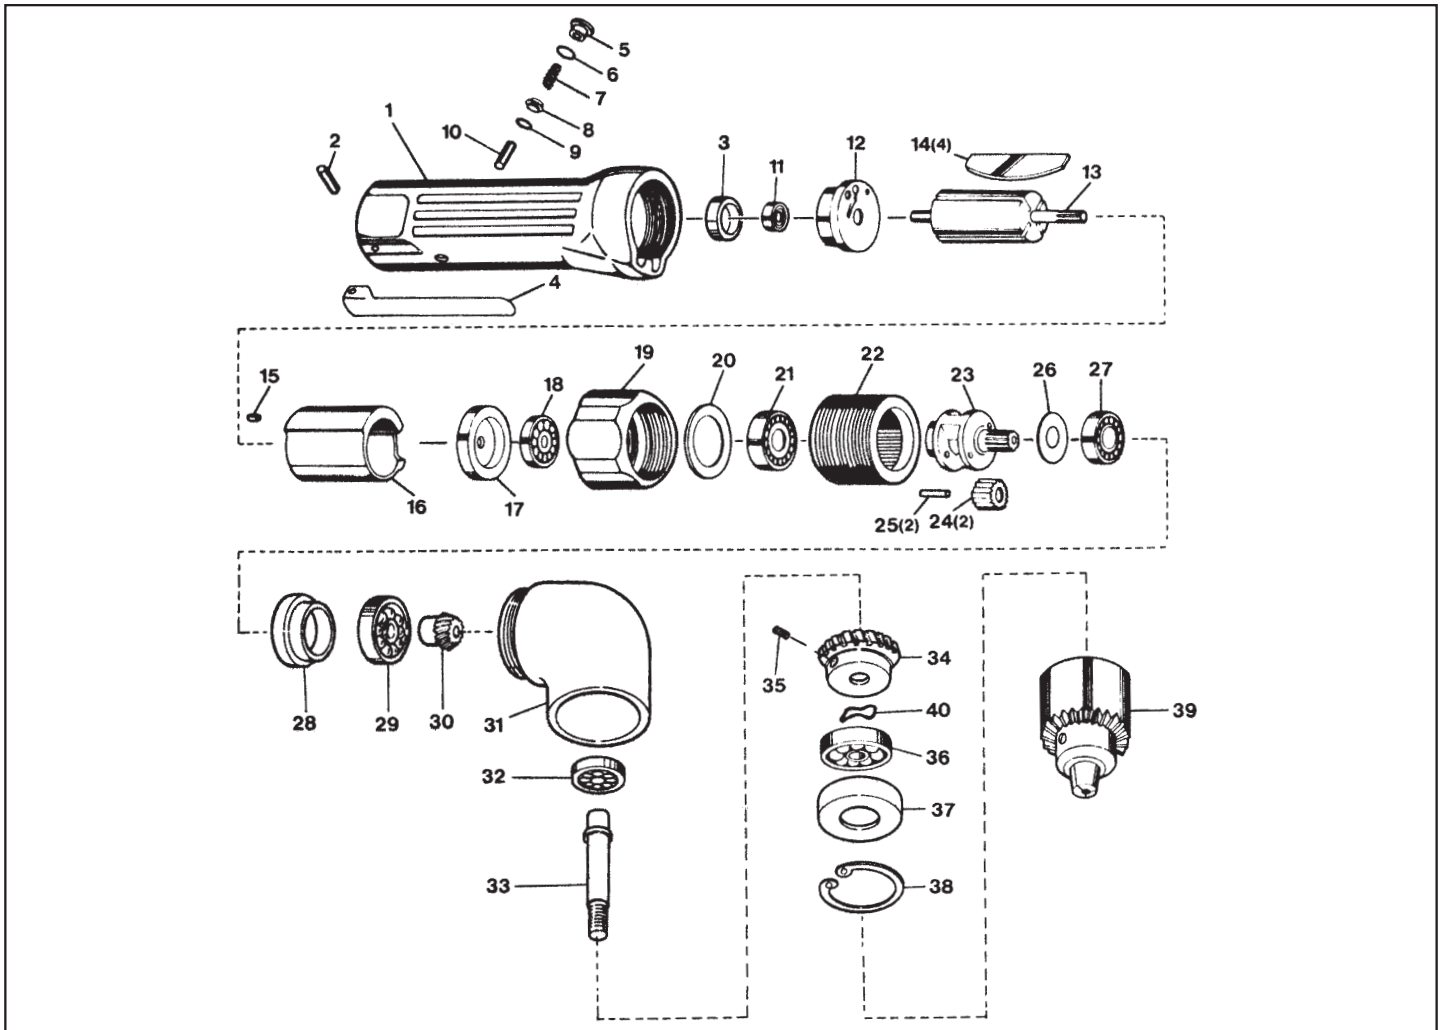

# MP-500AH-ST 3/8" Angle Air Drill

Index	Part No.	Description	Qty.
1	3001	Housing	1
2	3002	Spring	1
3	3003	Connection Air Inlet	1
4	3004	Throttle Lever	1
5	3005	Throttle Valve	1
7	3007	O-Ring	1
8	3008	Spring	1
9	3009	O-Ring	1
10	3010	Valve Plug	1
11	3011	End Plate Cap	1
13	3013	Ball Bearing	2
14	3014	Rear End Plate	1
15	70915	Rotor	1
16	3016	Vane	4
17	3017	Pin	1
18	3018	Cylinder	1
19	3019	Front End Plate	1
20	3020	Ball Bearing	2
21	3021	Washer	1

Index	Part No.	Description	Qty.
22	70922	Thread Ring Gear	1
23	3023	Planet Gear	2
24	3024	Planet Pin	2
25	70925	Planet Cage	1
26	3026	Camp Nut	1
27	40313	Ball Bearing	2
28	70928	Bearing Cap	1
29	70929	Oil Cover	1
30	70930	Pinion	1
31	70931	Angle Housing	1
32	70932	Spindle	1
33	70133	Spacer	1
34	70934	Gear	1
35	70122	Set Screw	1
36	51220	Ball Bearing	1
37	70937	Bearing Cap	1
38	70938	Retaining Ring	1
39	70939	Wave Washer	1
40	70535	Chuck	1