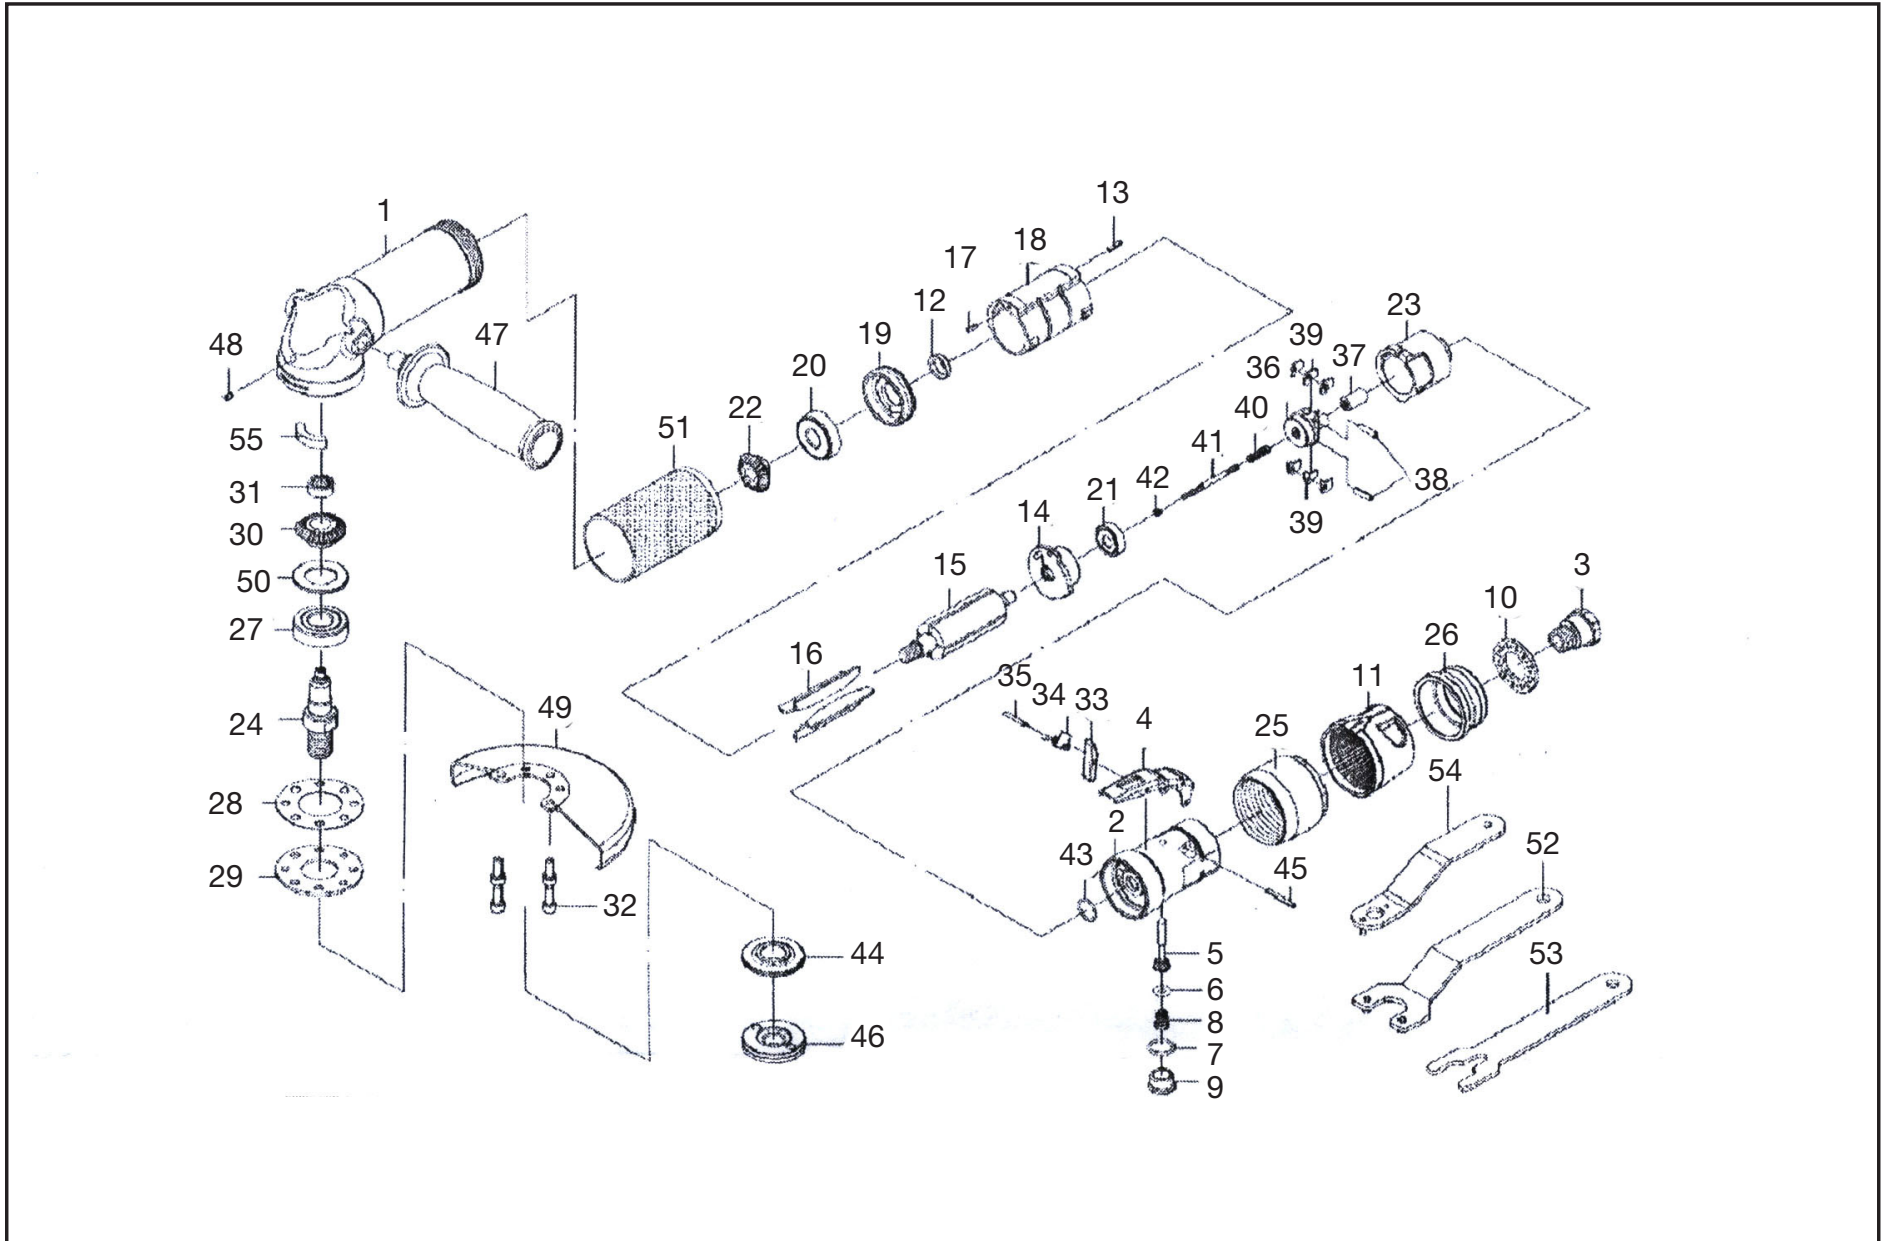

MICHIGAN PNEUMATIC TOOL, INC.

MP-4610-ST 5" Angle Grinder

6850 Middlebelt Rd. • Romulus, MI 48174 • 1-800-521-8104 • Ph: (313) 933-5890 • Fax: (313) 933-0440

www.michiganpneumatic.com • e-mail: mpt@michiganpneumatic.com

06262015Rev2HMB | NP

MICHIGAN PNEUMATIC TOOL, INC.

MP-4610-ST 5" Angle Grinder

Index	Part No.	Description	Qty.
1	5D-641001	Motor Housing	1
2	5D-641002	Rear Body	1
3	5D-641003	Air Inlet	1
4	5D-641004	Throttle Lever	1
5	5D-641005	Valve Stem	1
6	OR00600206	O-Ring	1
7	706109	O-Ring	1
8	50-500227	Spring	1
9	5D-641010	Plug	1
10	5D-641007	Exhaust Diffuser	1
11	5D-641011	Cover	1
12	5D-641012	Adjust Washer	1
13	206106	Spring Pin	1
14	5D-619214	Rear End Plate	1
15	5D-641015	Rotor	1
16	61916	Rotor Blade	4
17	61048	Spring Pin	1
18	5D-641018	Cylinder	1
19	5D-641019	Front End Plate	1
20	06201LLU	Ball Bearing	1
21	30120	Ball Bearing	1
22	5D-641022	Bevel Gear	1
23	5D-619224-12	Inlet Guide	1
	5D-641024-11	Spindle	1
24	5D-641024-12	Spindle	1
	5D-641024-13	Spindle	1
25	5D-641025	Nut	1
26	5D-641026	Exhaust Tube	1
27	06202LBLU	Ball Bearing	1
28	61935	Gasket	1
29	619536A	Retainer	1
30	5D-641030	Bevel Gear	1

Index	Part No.	Description	Qty.
31	54213	Ball Bearing	1
32	5D-619442	Screw	4
33	5D-641013	Locker	1
34	5D-641017	Spring	1
35	70102	Spring Pin	1
36	61946	Governor	1
37	61912	Plunger	1
38	40317-13	Spring Pin	2
39	61947	Pendulum	6
40	61945	Spring	1
41	61941	Adjust Screw	1
42	61942	Adjust Nut	1
43	82247	O-Ring	1
	5D-619243	Rear Flange	1
44	5D-619239	Rear Flange	1
	61938	Rear Flange	1
45	30102	Spring Pin	1
	5D-619244	Flange Nut	1
46	5D-619240	Flange Nut	1
	61940	Flange Nut	1
47	5D-619256	Side Handle	1
48	41-401254	Oil Cap	1
	61937	4" Guard	1
49	619537-12	4 1/2" Guard	1
	619537-11	5" Guard	1
50	5D-641021	Washer	1
51	5D-641052	Grip	1
52	619554	Pin Wrench	1
53	619553A	Spanner	1
54	61954	Pin Wrench	1
55	5D-641009	Felt Oiler	1