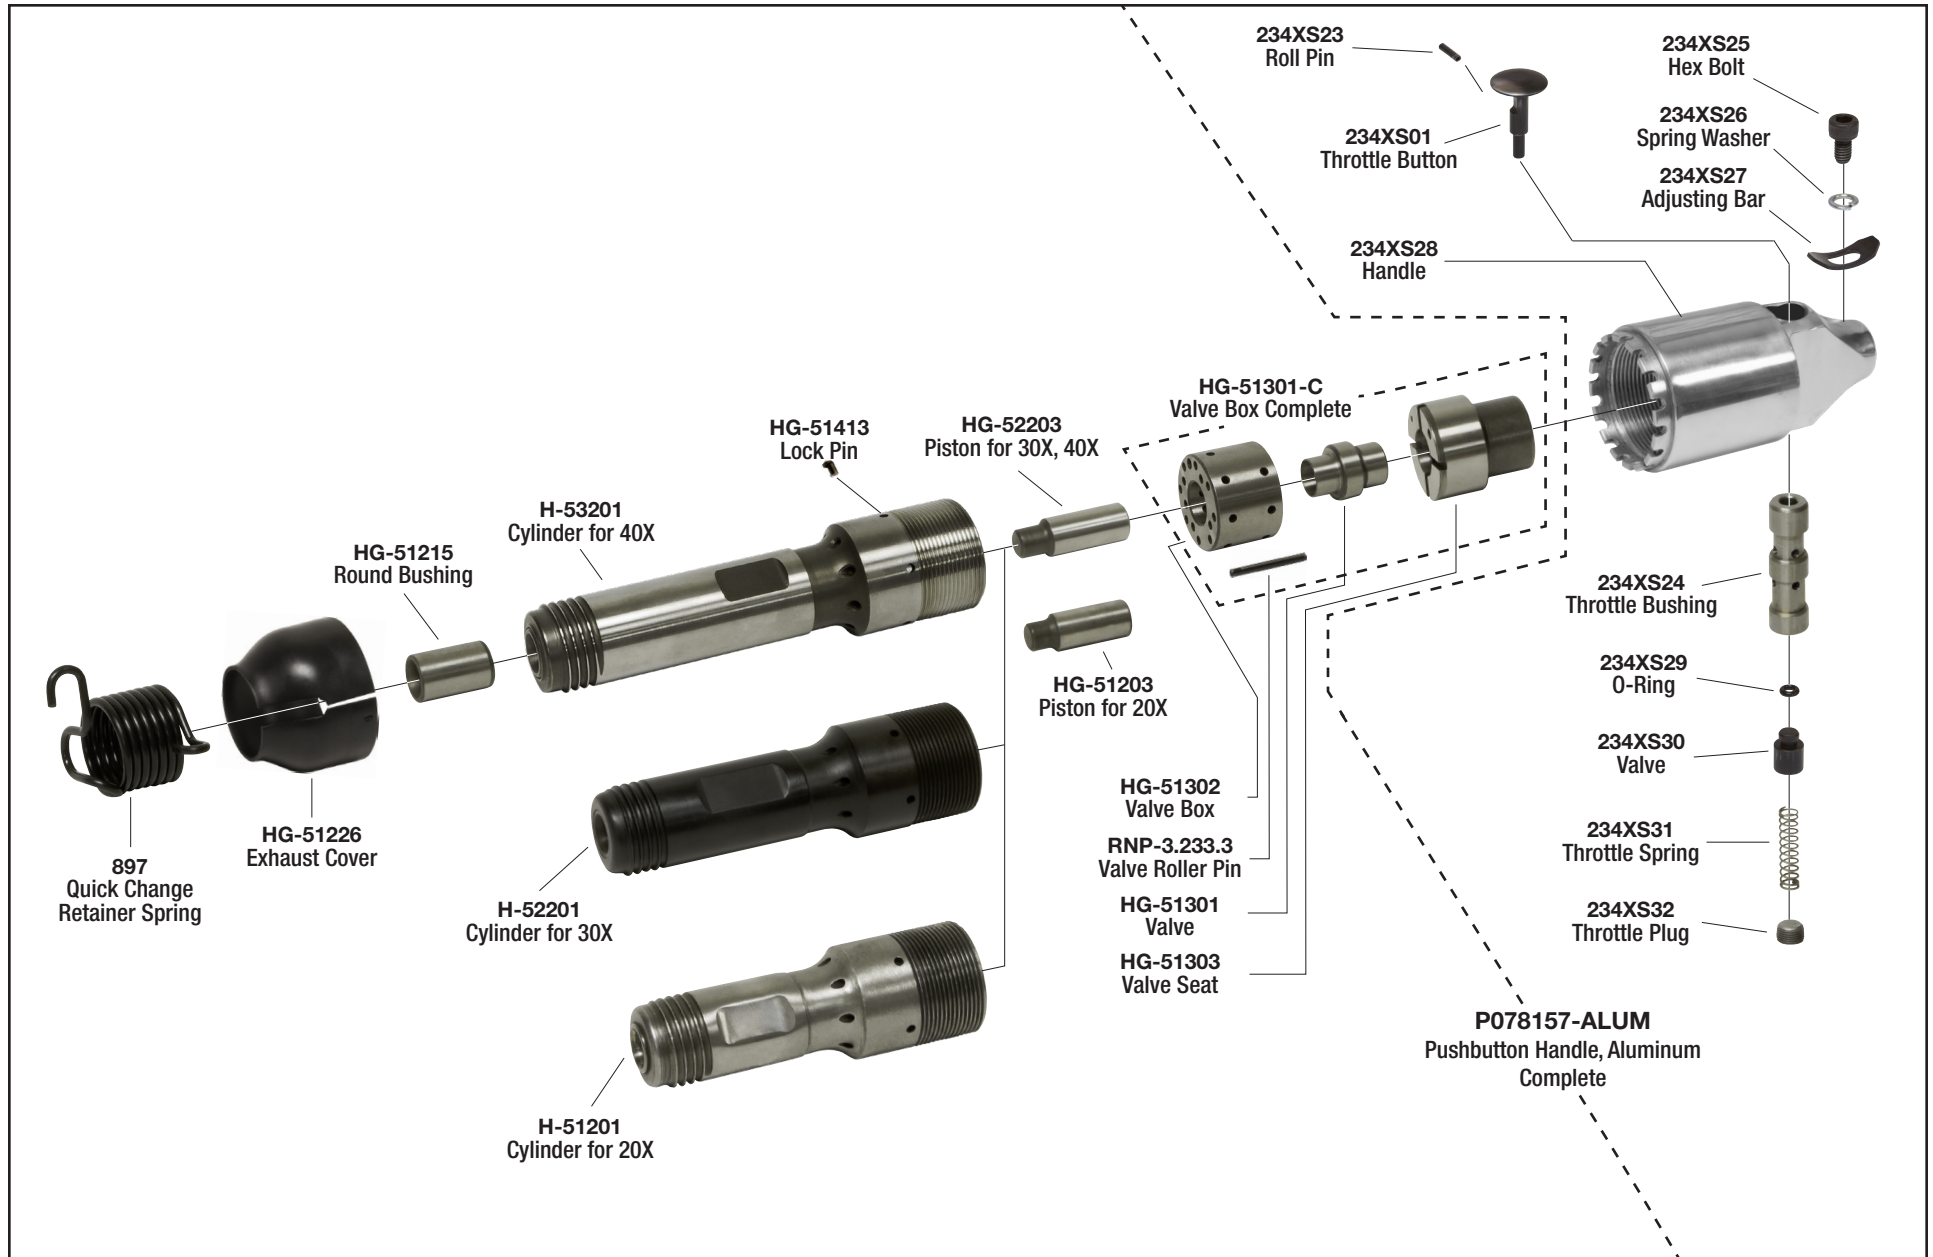

MICHIGAN PNEUMATIC TOOL, INC.

MP-20XBU, 30XBU, 40XBU Aircraft Riveter, Push Button Handle

6850 Middlebelt Rd. • Romulus, MI 48174 • **1-800-521-8104** • Ph: (313) 933-5890 • Fax: (313) 933-0440

www.michiganpneumatic.com • e-mail: mpt@michiganpneumatic.com

09072024Rev4MME | NP/GD