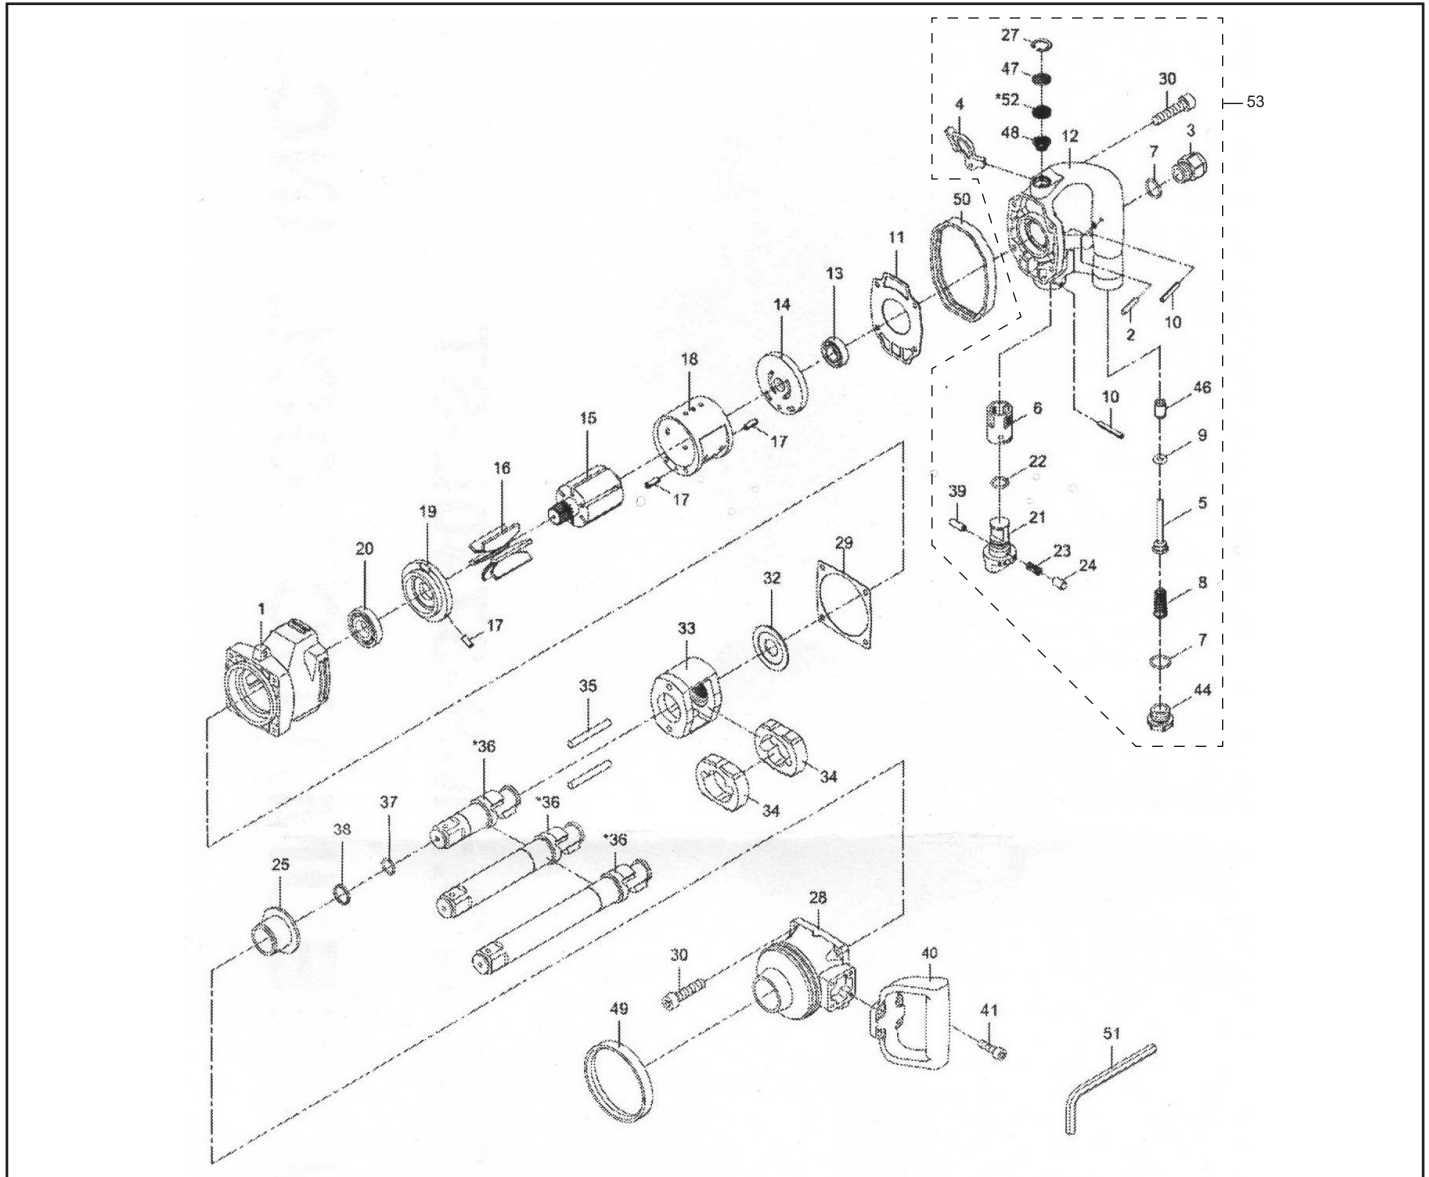

MICHIGAN PNEUMATIC TOOL, INC.

MP-3740-ST-A

1" Impact Wrench

MP-3740L7-ST-A

1" x 7" Impact Wrench

MP-3740L-ST-A

1" x 8" Impact Wrench

Index	Part No.	Description	Qty.
1	47-407301	Motor Housing	1
2	PN04002308	Pin	1
3	47-407103	Air Inlet	1
4	47-407304	Trigger	1
5	47-407105	Valve Stem	1
6	47-407106	Valve Bushing	1
7	OR01908204	O-Ring	2
8	43-403147	Valve Spring	1
9	OR00705305	O-Ring	1
10	61902	Spring Pin	2
11	47-407334	Gasket	1
12	47-407320	Bare Handle	1
13	020320-12	Ball Bearing	1
14	47-407314	Rear End Plate	1
15	47-407315-21	Rotor	1

Index	Part No.	Description	Qty.
16	47-407316-21	Rotor Blade	6
17	SP04001000	Spring Pin	3
18	47-407318	Cylinder	1
19	47-407419	Front End Plate	1
20	OR14	Ball Bearing	1
21	47-407121	Air Regulator	1
22	OR01608204	O-Ring	1
23	43-403323	Spring	1
24	43-403324	Pin	1
25	47-407325	Anvil Bushing	1
27	52827-11	Internal Ring	1
28	47-407328	Hammer Case	1
29	47-407335	Gasket	1
30	7H-753539	Screw	8
32	47-407327	Washer	1

MICHIGAN PNEUMATIC TOOL, INC.

MP-3740-ST-A

1" Impact Wrench

MP-3740L7-ST-A

1" x 7" Impact Wrench

MP-3740L-ST-A

1" x 8" Impact Wrench

Index	Part No.	Description	Qty.
33	47-407308	Hammer Cage	1
34	47-407311	Hammer	2
35	47-407317	Hammer Pin	2
*36	47-407302-11	1" Anvil	1
	47-4073L02-71	1" x 7" Anvil	1
	47-4073L02-81	1" x 8" Anvil	1
37	10211	O-Ring	1
38	47-405112	Retainer Ring	1
39	40317-14	Spring Pin	1
40	47-407359	Dead Handle	1
41	7H-753528	Screw	4
44	47-407312	Screw	1
46	47-407146	Bushing	1
47	47-407364	Net	1
48	47-407365	Screen	1
49	47-407363	Rubber Ring	1
50	47-407362	Rubber Ring	1
51	10018	Hex Key Wrench	1
52	47-407350	Muffler Material	1
53	47-407320-C	Bare Handle Complete	1