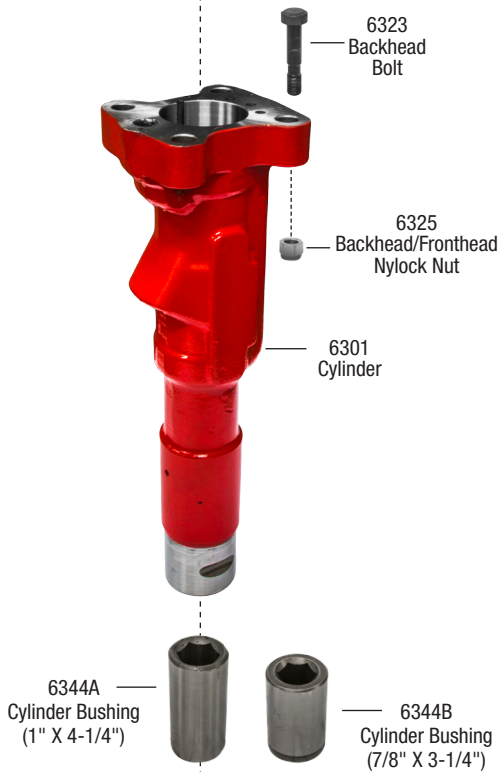

MICHIGAN PNEUMATIC TOOL, INC.

MP-30-78 7/8" x 3-1/4" 30 lb Pavement Breaker

MP-30-1 1" x 4-1/4" 30 lb Pavement Breaker

Complete Fronthead Assy 6321-C