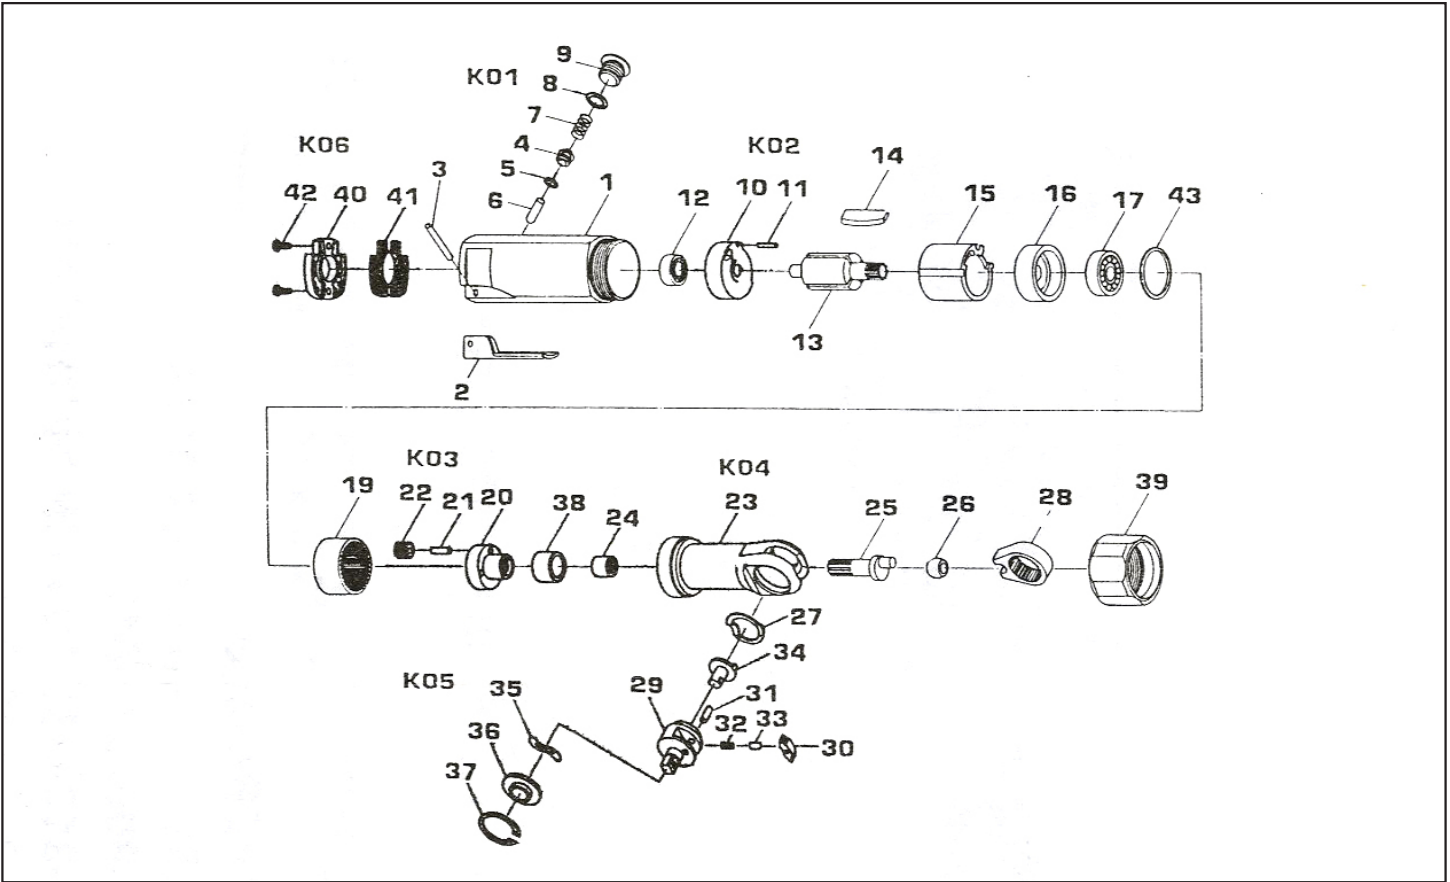

MICHIGAN PNEUMATIC TOOL, INC.

MP-2760C-ST 1/4" Ratchet Wrench

Index	Part No.	Description	Qty.
1	AR-14B01	Throttle Handle	1
2	AR-14A02	Throttle Lever	1
3	SP-30240	Spring Pin	1
4	AR-14B04	Valve Pin	1
5	ORP-0040	O-Ring	1
6	AR-14B06	Needle Roller	1
7	AR-14A07	Spring	1
8	ORP-0080	O-Ring	1
9	AR-14A09	Throttle Valve Plug	1
10	AR-14B10	Rear End Plate	1
11	SP-25140	Spring Pin	1
12	BB-06962	Ball Bearing	1
13	AR-14A13	Rotor	1
14	AR-14A14	Rotor Blade	4
15	AR-14017	Cylinder	1
16	AR-14B16	Front End Plate	1
17	BB-06082	Ball Bearing	1
20	AR-14A20	Idler Spindle	1
21	NR-30130	Needle Roller	3
22	AR-14025	Idler Gear	3
23	AR-14A23	Ratchet Housing	1
24	CS-70040	Needle Bearing	1
25	AR-14A25	Crank Shaft	1
26	AR-14A26	Drive Bushing	1

Index	Part No.	Description	Qty.
27	AR-14B27	Washer	1
28	AR-14B28	Yoke	1
29	AR-14A29	Ratchet Anvil	1
30	AR-14B30	Pawl	1
31	NR-30090	Needle Roller	1
32	AR-14L44	Spring	1
33	AR-14B33	Spring Cap	1
34	AR-14A34	Reverse Button	1
35	AR-14A35	Wave Washer	1
36	AR-14A36	Thrust Washer	1
37	RTW-020	Internal Stop Ring	1
38	AR-38049	Bushing	1
39	AR-14A39	Housing Clamp	1
40	AR-14A40	Exhaust Deflector	1
41	AR-14A41	Muffler Felt	2
42	T2-2606B	Tapping Screw	2
43	AR-14A43	Washer	1
K01	AR-14BK01	O-Ring Kit	1
K02	AR-14BK02	Rear End Plate Kit	1
K03	AR-14BK03	Idler Gear Kit	1
K04	AR-14BK04	Ratchet Housing Kit	1
K05	AR-14BK05	Ratchet Head Kit	1
K06	AR-14BK06	Muffler Kit	1
19	AR-14A19	Spindle Housing	1