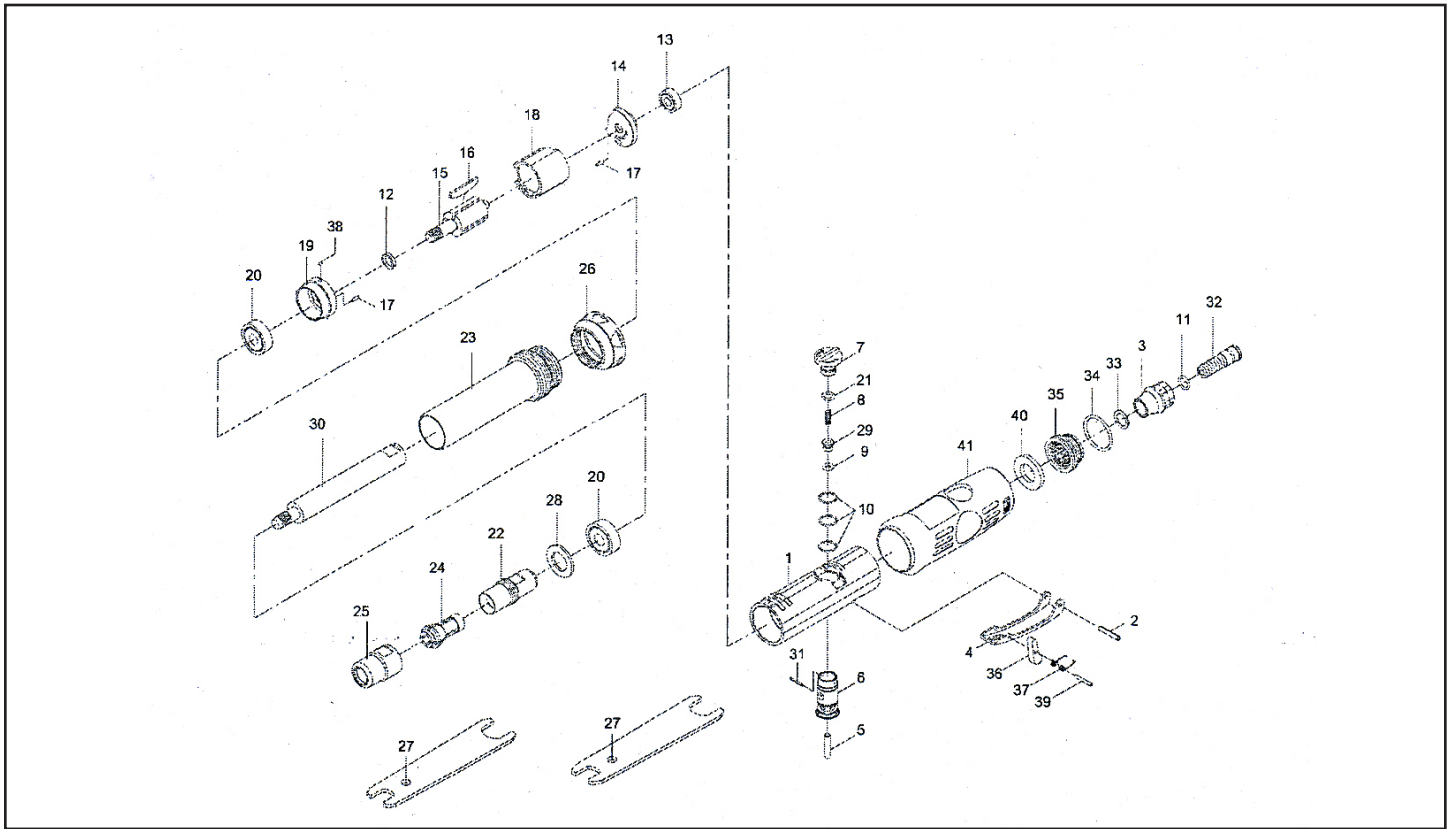

# MP-2754-ST 1/4" Extended Die Grinder

Index	Part No.	Description	Qty.
1	52-522701	Motor Housing	1
2	40337	Lever Pin	1
3	522203-21	Air Inlet	1
4	522204	Throttle Lever	1
5	522205	Valve Shaft	1
6	52-522706	Valve	1
7	52-522738	Knob	1
8	522208	Spring	1
9	30107	O-Ring	1
10	522236	O-Ring	3
11	OR00705105	O-Ring	1
12	52212	Rotor Spacer	1
13	52213	Ball Bearing	1
14	52214	Rear End Plate	1
15	52215	Rotor	1
16	52216	Vane	4
17	30117	Spring Pin	2
18	52218	Cylinder	1
19	52219	Front End Plate	1
20	30120	Ball Bearing	2
21	40333-12	O-Ring	1

Index	Part No.	Description	Qty.
22	53222	Spindle	1
23	532223E	Ext. Housing	1
24	51224	Collet	1
25	52225	Collet Nut	1
26	532226E	Front Cap	1
27	52227	Spanner	2
28	53226E	Washer	1
29	522240	Throttle Valve	1
30	53230E	Tension Shaft	1
31	SP01051200	Spring Pin	1
32	522241-21	Fixed Shaft	1
33	522243	Washer	1
34	52235	O-Ring	1
35	52206	Deflector	1
36	522239	Safety Bar	1
37	522212	Spring	1
38	52245	Steel Ball	1
39	522220	Spring Pin	1
40	522250	Damping Material	1
41	52-522752	Grip	1