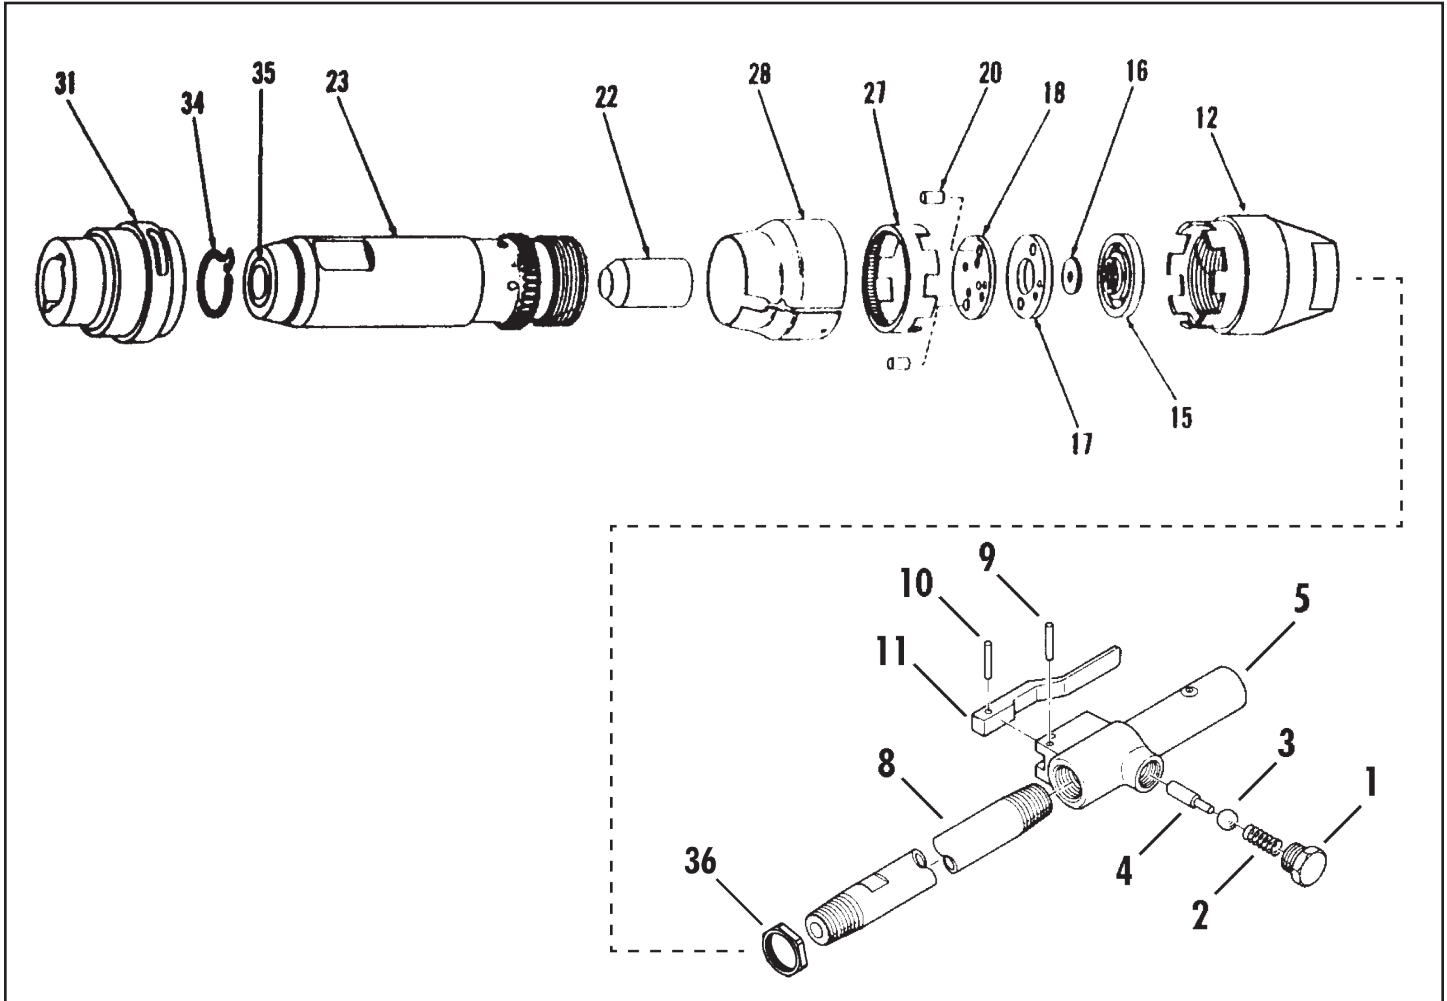

MICHIGAN PNEUMATIC TOOL, INC.

MP-2200H-LR Long Reach Chipping Hammer - Hex
MP-2200R-LR Long Reach Chipping Hammer - Round

Index	Part No.	Description	Qty.
1	RG-04160	Throttle Plug	1
2	RG-05111	Throttle Valve Spring	1
3	RB-0450	Rubber Ball	1
4	RG-05112	Throttle Pin	1
5	RG-05101	Handle	1
8	RG-06150-42	Pipe	1
9	SNP-424	Handle Spring Pin	1
10	SNP-424	Throttle Lever Spring Pin	1
11	RG-05136	Throttle Lever	1
12	Y10218725	Long Reach Handle 3/4" NPT	1
15	H-15	Upper Valve Case Lid	1
16	H-16	Valve	1

Index	Part No.	Description	Qty.
17	H-17	Valve Case	1
18	H-18	Lower Valve Case Lid	1
20	H-20	Dowel Pin	2
22	H-22B	Piston	1
23	H-23B	Cylinder	1
27	H-27	Lock	1
28	H-28	Lock Shield	1
31	1190-MPT1	Retainer	1
34	1194-2	Lock Spring	1
35	H-35A	Round Cylinder Bushing	1
-	H-35B	Hex Cylinder Bushing	1
36	R278063	Jam Nut	1