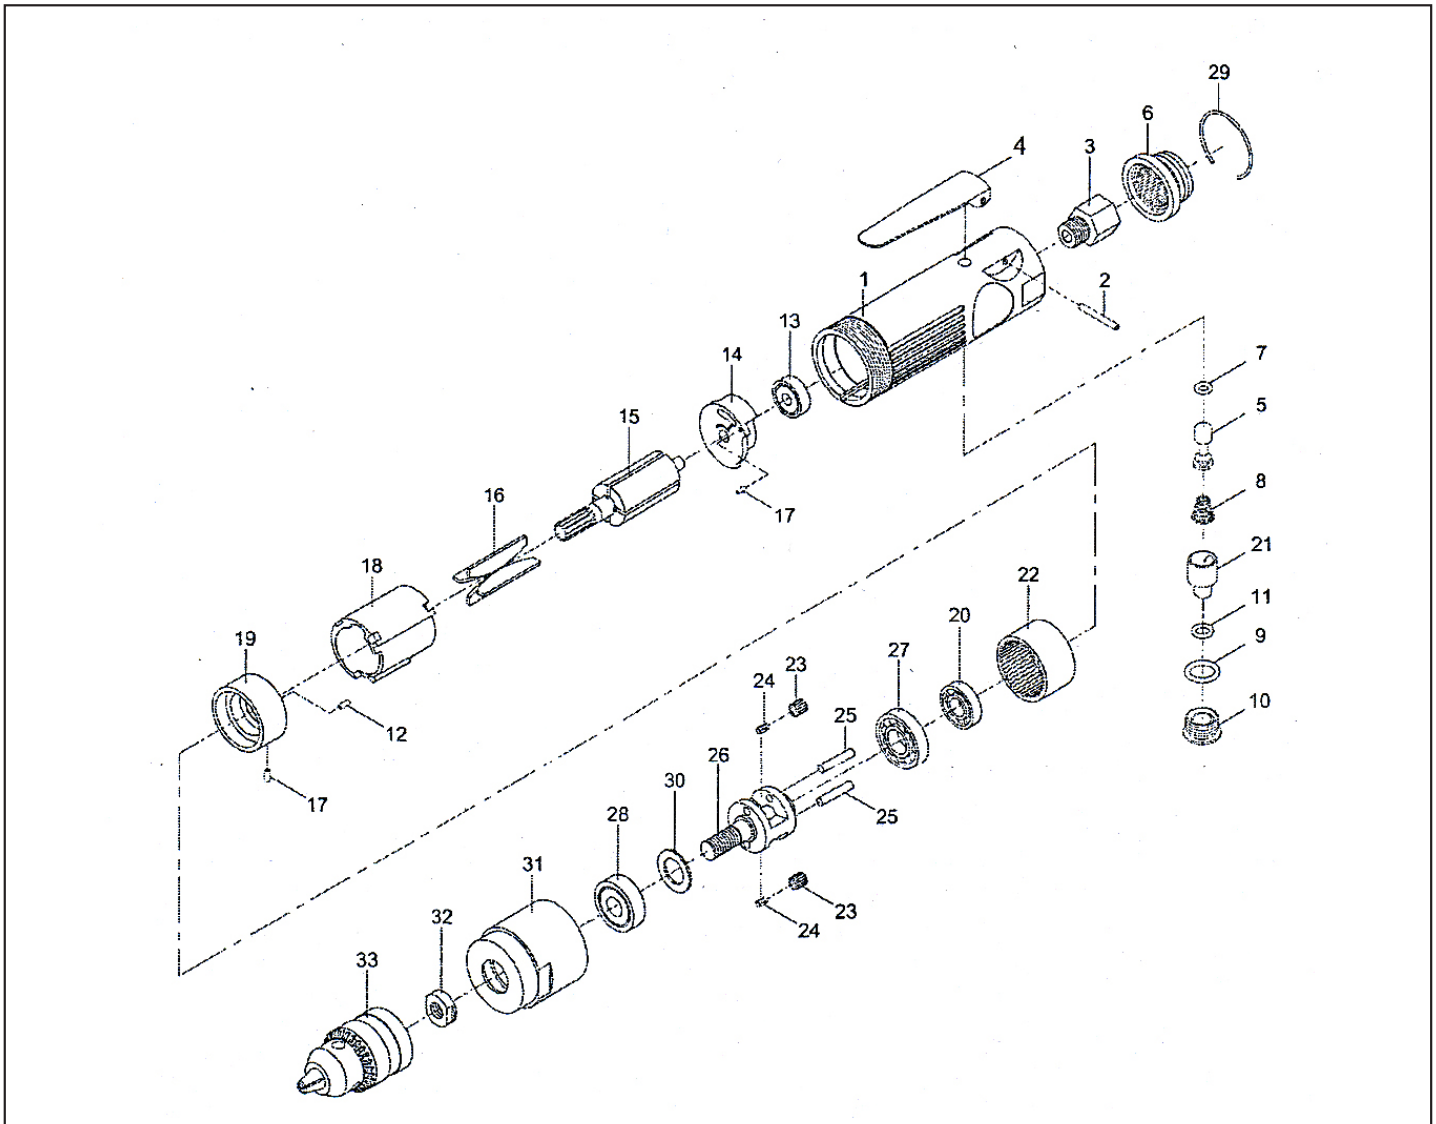

# MP-2145-ST 3/8" Straight Drill

Index	Part No.	Description	Qty.
1	74601	Motor Housing	1
2	30102	Spring Pin	1
3	51203	Air Inlet	1
4	51204	Throttle Lever	1
5	51205	Valve Stem	1
6	51206	Exhaust Diffuser	1
7	70107	O-Ring	1
8	51208	Valve Spring	1
9	70123	O-Ring	1
10	51210	Throttle Valve Plug	1
11	40305	O-Ring	1
12	61048	Spring Pin	1
13	030113	Ball Bearing	1
14	51214	Rear End Plate	1
15	74615	Rotor	1
16	51216	Rotor Blade	4
17	51217	Spring Pin	2

Index	Part No.	Description	Qty.
18	70118-22	Cylinder	1
19	74609	Front End Plate	1
20	040120	Ball Bearing	1
21	51221	Air Regulator	1
22	74622	Internal Gear	1
23	74623	Planet Gear	2
24	074725	Needle Bearing	2
25	70125	Pin	2
26	74626	Planet Cage	1
27	072021	Ball Bearing	1
28	051220	Ball Bearing	1
29	51229	Retainer Ring	1
30	74624	Washer	1
31	74630	Front Housing	1
32	72529	Spacer	1
33	10035-11	Key Chuck	1