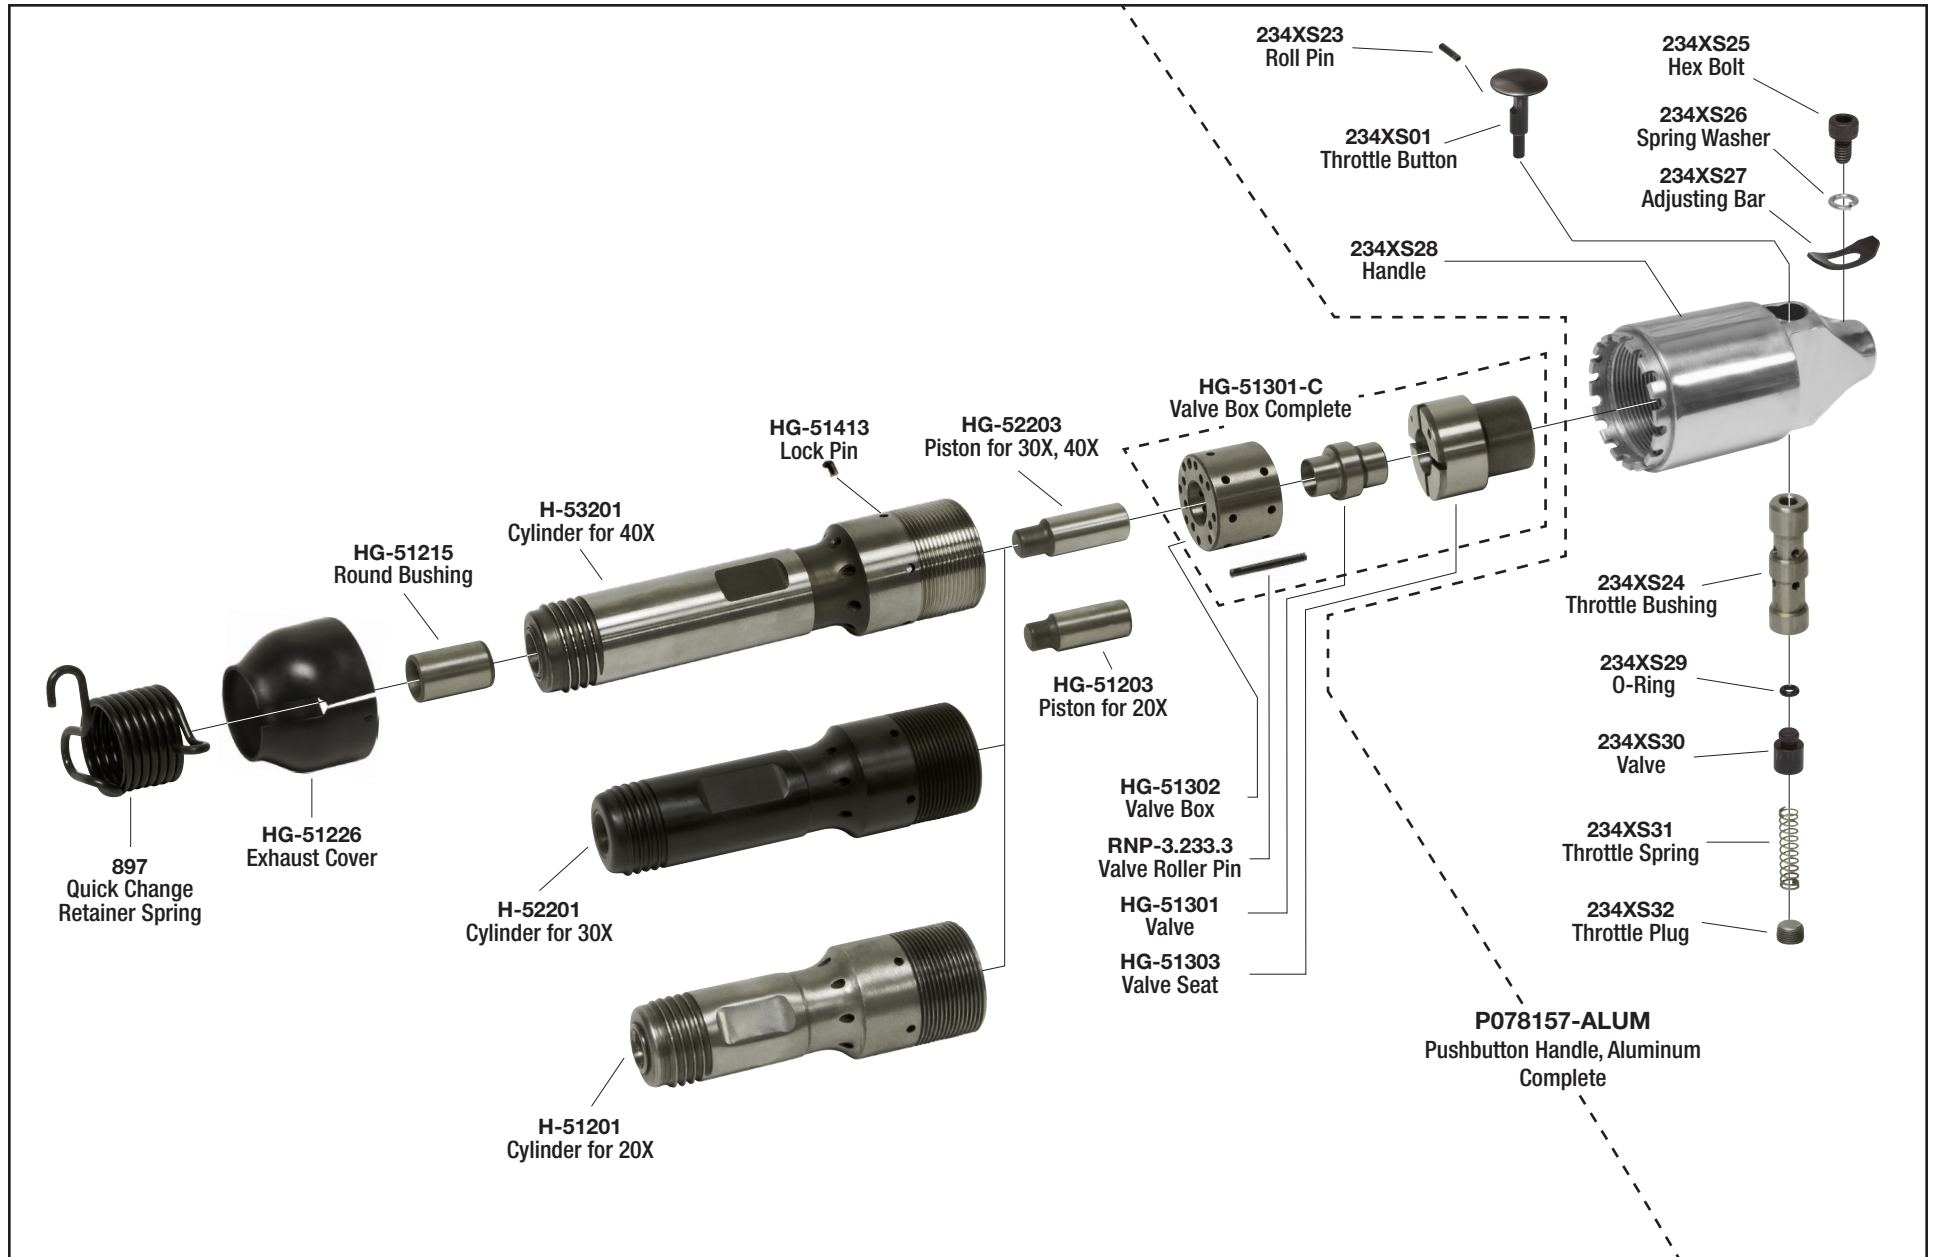

MICHIGAN PNEUMATIC TOOL, INC.

MP-20XBU, 30XBU, 40XBU Aircraft Riveter, Push Button Handle

6850 Middlebelt Rd. • Romulus, MI 48174 • 1-800-521-8104 • Ph: (313) 933-5890 • Fax: (313) 933-0440

www.michiganpneumatic.com • e-mail: mpt@michiganpneumatic.com

09072024Rev4MME | NP/GD