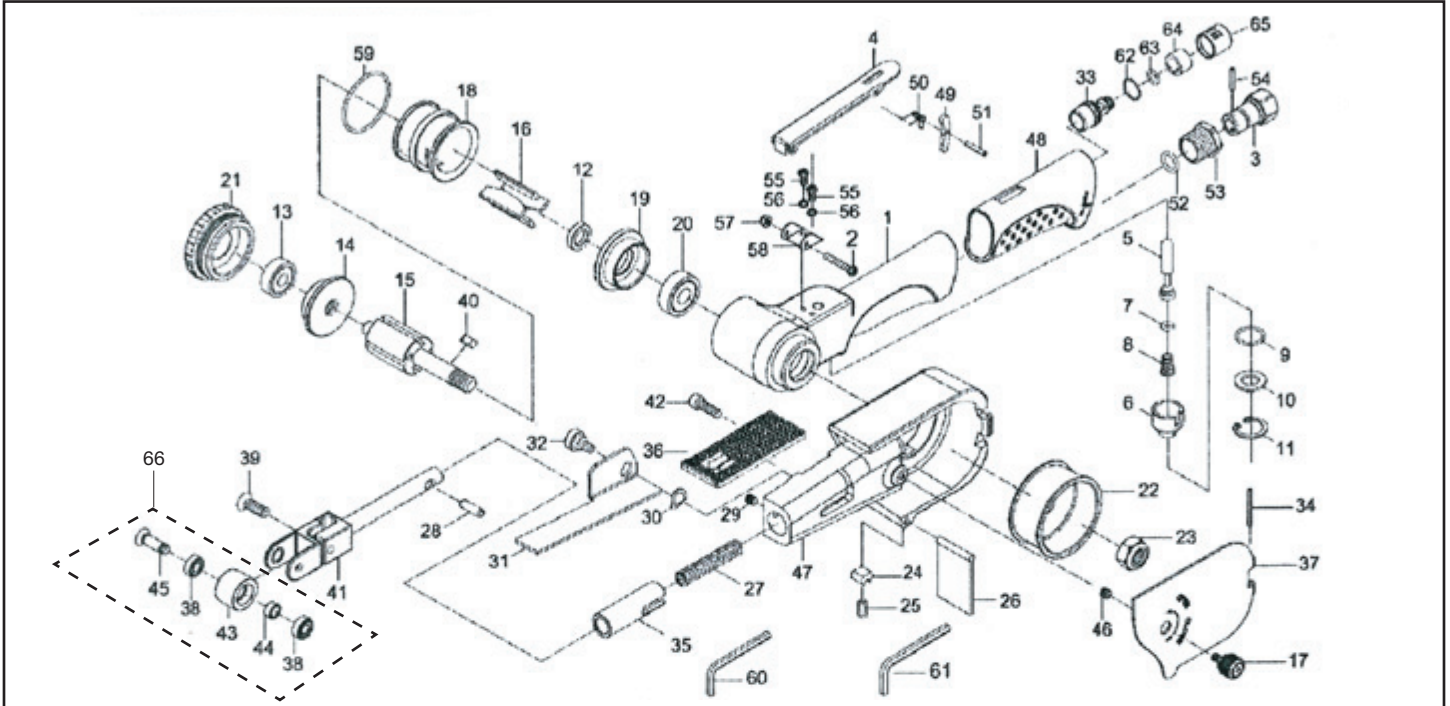

# MP-20CSL-ST 20mm Belt Sander

Index	Part No.	Description	Qty.
1	62001	Housing	1
2	6T-620030	Screw (M4*25L)	1
3	6T-620003	Air Inlet	1
4	6T-620004	Throttle Lever	1
5	62005	Valve Stem	1
6	62006	Valve	1
7	30107	O-Ring (3.9*1.9)	1
8	62008	Spring	1
9	62009	O-Ring (14.5*1.5)	1
10	62010	Spacer	1
11	62011	Retaining Ring (RTW-18)	1
12	62012	Spacer	1
13	030120	Ball Bearing (608ZZ)	1
14	62014	Rear End Plate	1
15	6T-620215-12	Rotor	1
16	62016-12	Rotor Blade	4
17	6T-620107	Screw	1
18	62018	Cylinder	1
19	62019	Front End Plate	1
20	051220	Ball Bearing (6000ZZ)	1
21	62021	Cap	1
22	6T-620247	Drive Pulley	1
23	62023	Nut (M10)	1
24	6T-620207	Guard Body Lock	1
25	6T-620211	Screw (M5*10L)	1
26	62026	Dust Cover	1
27	6T-620240	Spring	1
28	PN05001508	Pin (5*15.8L)	1
29	40340	Screw (M5*5L)	1
30	WW8	Wave Washer (WW8)	1
31	6T-620224	Flat Shoe	1
32	6T-620221	Screw	1
33	66-6133C23	Exhaust Shaft	1

Index	Part No.	Description	Qty.
34	SP02002600	Spring Pin (2.26L)	1
35	6T-620235	Bushing	1
36	6T-620236	Finger Pad	1
37	6T-620237	Guard	1
38	062045-12	Ball Bearing (686ZZ)	2
39	6T-620248	Screw (M6*18L)	1
40	62017	Key (4*4*10)	1
41	6T-620241	Tension Bar	1
42	40343	Screw (M5*16L)	1
43	6T-620243	Idle Pulley	1
44	6T-620250	Spacer	1
45	6T-620244	Screw	1
46	6T-620146	Screw Thread Inserts	1
47	6T-620202	Guard Body	1
48	6T-620052	Grip	1
49	51540-228	Safety Bar	1
50	51541-12	Spring	1
51	40337	Spring Pin (3*18L)	1
52	40130	O-Ring (8.8*1.7)	1
53	6T-620032	Screw	1
54	PN02001308	Pin (2*13.8)	1
55	6T-620032	Screw (M4*8L)	2
56	40147	Spring Washer (M4)	2
57	6T-620034	Nut (M4)	1
58	6T-620031	Lever Support	1
59	OR02607108	O-Ring (26.7*1.78)	1
60	10014	Hex Key Wrench (4mm)	1
61	10010	Hex Key Wrench (2.5mm)	1
62	82209	O-Ring (14*1)	1
63	76010	O-Ring (5.8*1.9)	1
64	66-6133C25	Muffler	1
65	66-6133C24	Exhaust Sleeve	1
66	6T-620243WA	Idle Pulley Assy (incl.38,43,44,45)	1