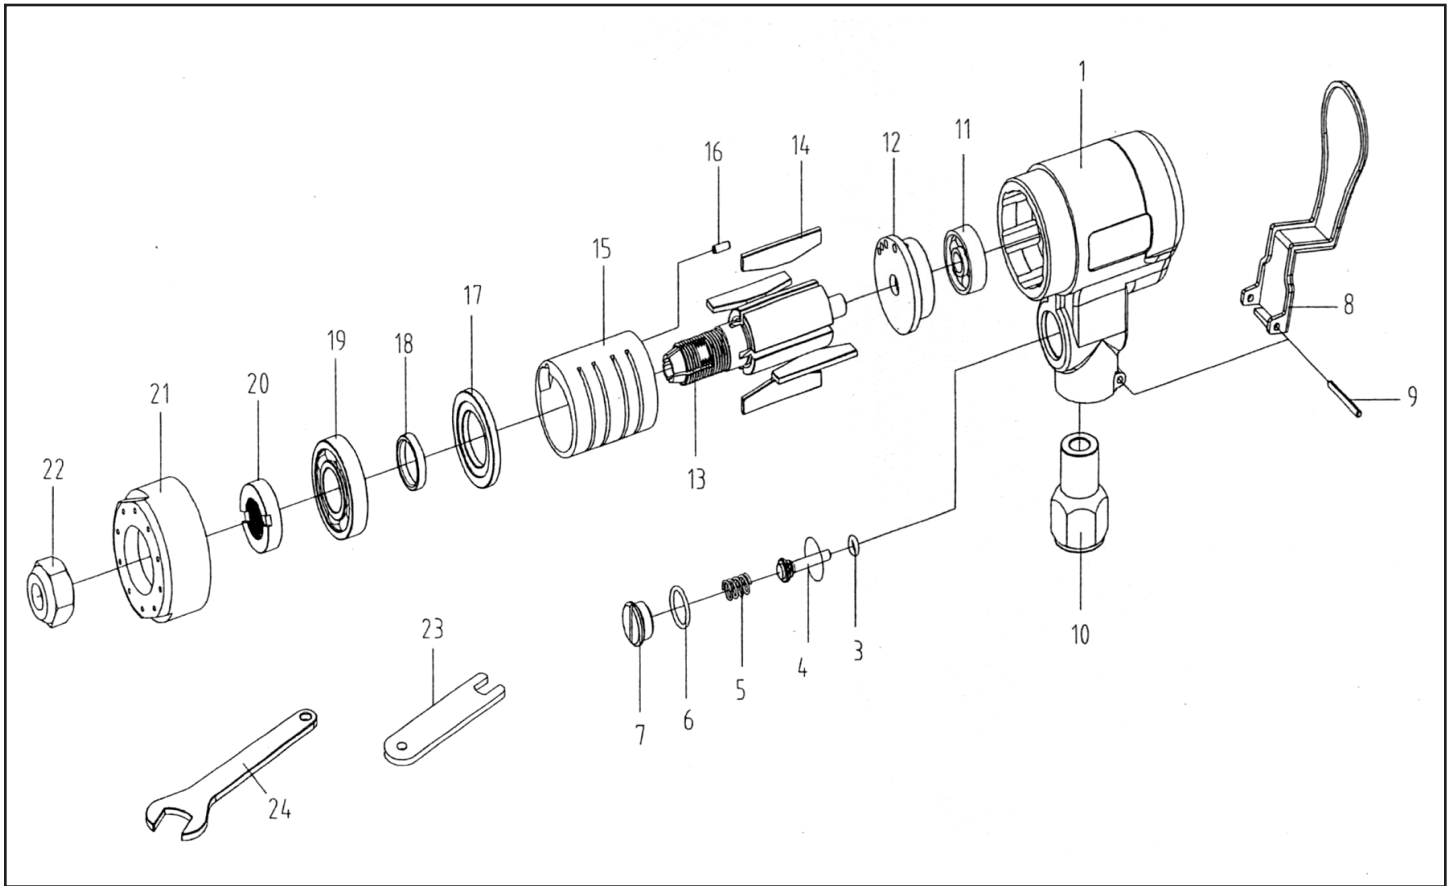

MICHIGAN PNEUMATIC TOOL, INC.

MP-1250 1/4" Right Angle Die Grinder

Index	Part No.	Description	Qty.
1	1250-01	Housing Ass'y	1
3	1250-03	O-Ring	1
4	1250-04	Valve Stem	1
5	1250-05	Spring	1
6	1250-06	O-Ring	1
7	1250-07	Valve Plug	1
8	1250-08	Trigger	1
9	1250-09	Spring Pin	1
10	1250-10	Air Inlet Bushing	1
11	1250-11	Ball Bearing	1
12	1250-12	Rear End Plate	1
13	1250-13	Rotor	1

Index	Part No.	Description	Qty.
14	1250-14	Rotor Blade	4
15	1250-15	Cylinder	1
16	1250-16	Pin	1
17	1250-17	Front End Plate	1
18	1250-18	Washer	1
19	1250-19	Ball Bearing	1
20	1250-20	Screw	1
21	1250-21	Connect Nut	1
22	1250-22	Valve Plug	1
23	1250-23	Wrench (10mm)	1
24	1250-24	Wrench (17mm)	1