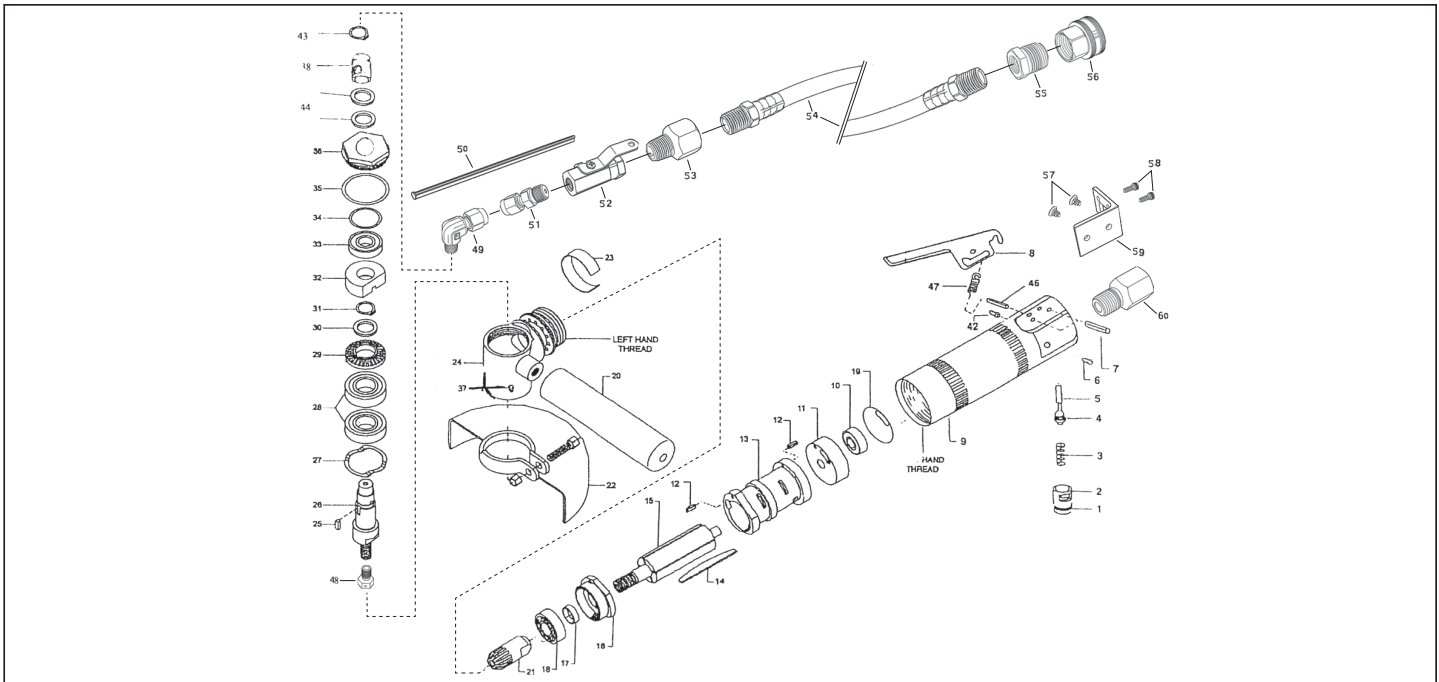

# MP-1165-WATER

**5" Waterfeed Angle Grinder 11,000 RPM**

Index	Part No.	Description	Qty.
1	G-3001	O-Ring	1
2	G-3319	Regulator Cap	1
3	G-3181	Throttle Valve Spring	1
4	G-3083	O-Ring	1
5	G-3179	Throttle Valve	1
6	G-3193	Set Screw	1
7	G-3660	Roll Pin	2
8	G-3087	Lever	1
9	G-3316W	Motor Housing Aluminum	1
10	G-3412	Ball Bearing	1
11	G-3182	Rear End Plate	1
12	G-3791	Pin Liner	2
13	G-3183	Liner	1
14	G-3191	Rotor Blade	4
15	G-3184	Rotor	1
16	G-3185	Front End Plate	1
17	G-3192	Spacer Bearing	1
18	G-3326	Ball Bearing	1
19	GA-11926	Motor Housing Shim	
20	GA-11393	Dead Handle	1
21	GA-11789	Pinion	1
22	GA-11208	Wheel Guard 5"	1
23	GA-3190	Exhaust Deflector	1
24	GA-11898A	Angle Housing Aluminum	1
25	GA-11086	Key	1
26	GA-11358	Water Spindle 5/8-11	1
27	GA-11925	Wave Spring	1
28	GA-11892	Lower Spindle Bearing	2
29	GA-11790	Gear	1

Index	Part No.	Description	Qty.
30	GA-11829	Spacer	1
31	GA-11894	Retainer Ring	1
32	GA-11831	Lubricating Wick	1
33	GA-11810	Upper Spindle Bearing	1
34	GA-11897	Upper Bearing Shim	
35	GA-11499	Bearing Cap Shim	
36	GA-11396	Bearing Cap	1
37	GA-3661	Lubrication Fitting	1
38	GA-11397	Bushing	1
39	GA-3653	Open-end Wrench	1
42	GA-3293	Locking Set Screw	1
43	GA-11398	Snap Ring	1
44	GA-11399	O-Ring	2
46	G-3726	Roll Pin	1
47	G-3098	Lever Spring	1
48	831070W-90	Water Nozzle	1
49	5182K931	Elbow	1
50	89895K212	Tubing	1
51	5182K804	Fitting	1
52	4112T12	Valve	1
53	PF22242	Adapter	1
54	3000W	Hose Assembly	1
55	PF20984	Bushing	1
56	10003W	Swivel	1
57	P073456	Phillips Head Screw	2
58	CS-UNC610	Cap Screw	2
59	1165-BRKT	Bracket	1
60	1989	Screened Inlet Bushing	1