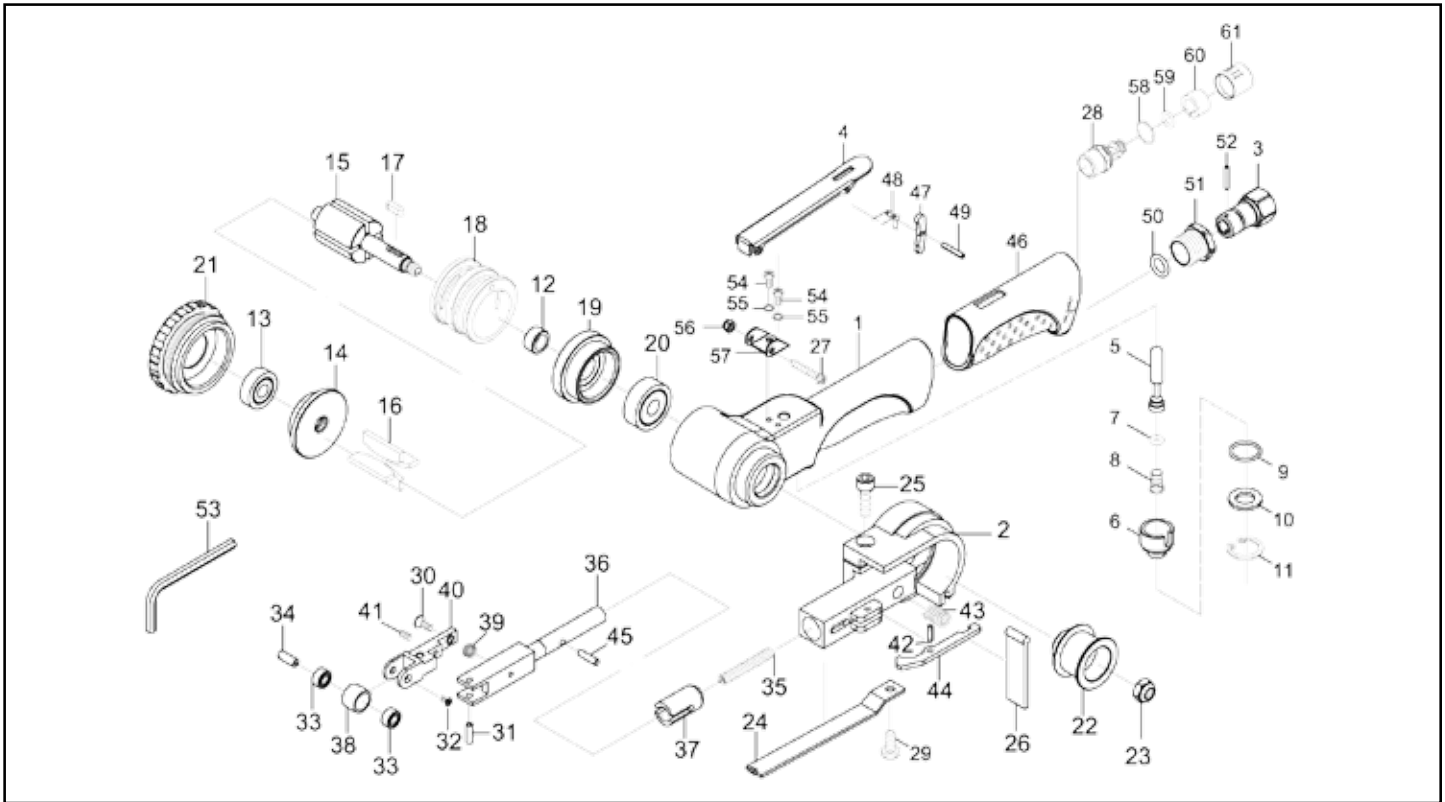

MICHIGAN PNEUMATIC TOOL, INC.

MP-10BSL-ST Belt Sander

Index	Part No.	Description	Qty.
1	61001	Motor Housing	1
2	61002	Guard	1
3	6T-620003	Air Inlet	1
4	6T-620004	Throttle Lever	1
5	62005	Valve Stem	1
6	62006	Valve	1
7	30107	O-Ring	1
8	62008	Spring	1
9	62009	O-Ring	1
10	62010	Spacer	1
11	62011	Retaining Ring	1
12	61012	Spacer	1
13	051825	Ball Bearing (607zz)	1
14	61014	Rear End Plate	1
15	61015	Rotor	1
16	61016	Rotor Blade	4
17	61017	Key (3x3x10)	1
18	61018	Cylinder	1
19	61019	Front End Plate	1
20	061020	Ball Bearing (628zz)	1
21	61021	Cap	1
22	61222	Drive Pulley	1
23	63042	Hexagon Nut (M6)	1
24	61024	Shoe	1
25	40343	Bolt (M5x16)	1
26	61026	Dust Cover	1
27	6T-620030	Screw (M4x25L)	1
28	66-6133C23	Exhaust Shaft	1
29	62032	Screw (M4x8)	1
30	61035	Screw (M3x8)	1
31	61036	Spring Pin (3x10)	1

Index	Part No.	Description	Qty.
32	61037	Screw (M2x5)	1
33	061038	Ball Bearing (684zz)	2
34	61039	Idle Pulley Shaft	1
35	61040	Spring	1
36	61041	Tension Bar	1
37	61042	Bushing	1
38	61043	Idle Pulley	1
39	61044	Spring	1
40	61045	Bracket	1
41	61046	Screw (M3x6)	1
42	61048	Spring Pin (2.5x8)	1
43	61049	Spring	1
44	61050	Safety Lever	1
45	61249	Lock Pin (3x11.8)	1
46	6T-620052	Grip	1
47	51540-228	Safety Bar	1
48	51541-12	Spring	1
49	40337	Spring Pin (4mm)	1
50	40130	O-Ring (M4*8L)	1
51	6T-620007	Screw	1
52	PN02001308	Pin (2*13.8)	1
53	10014	Hex. Key Wrench (4mm)	1
54	6T-620032	Screw (M4*8L)	2
55	40147	Spring Washer	2
56	6T-620034	Nut (M4)	1
57	6T-620031	Lever Support	1
58	82209	O-Ring (14x1)	1
59	76010	O-Ring (5.8x1.9)	1
60	66-6133C25	Muffler	1
61	66-6133C24	Exhaust Sleeve	1