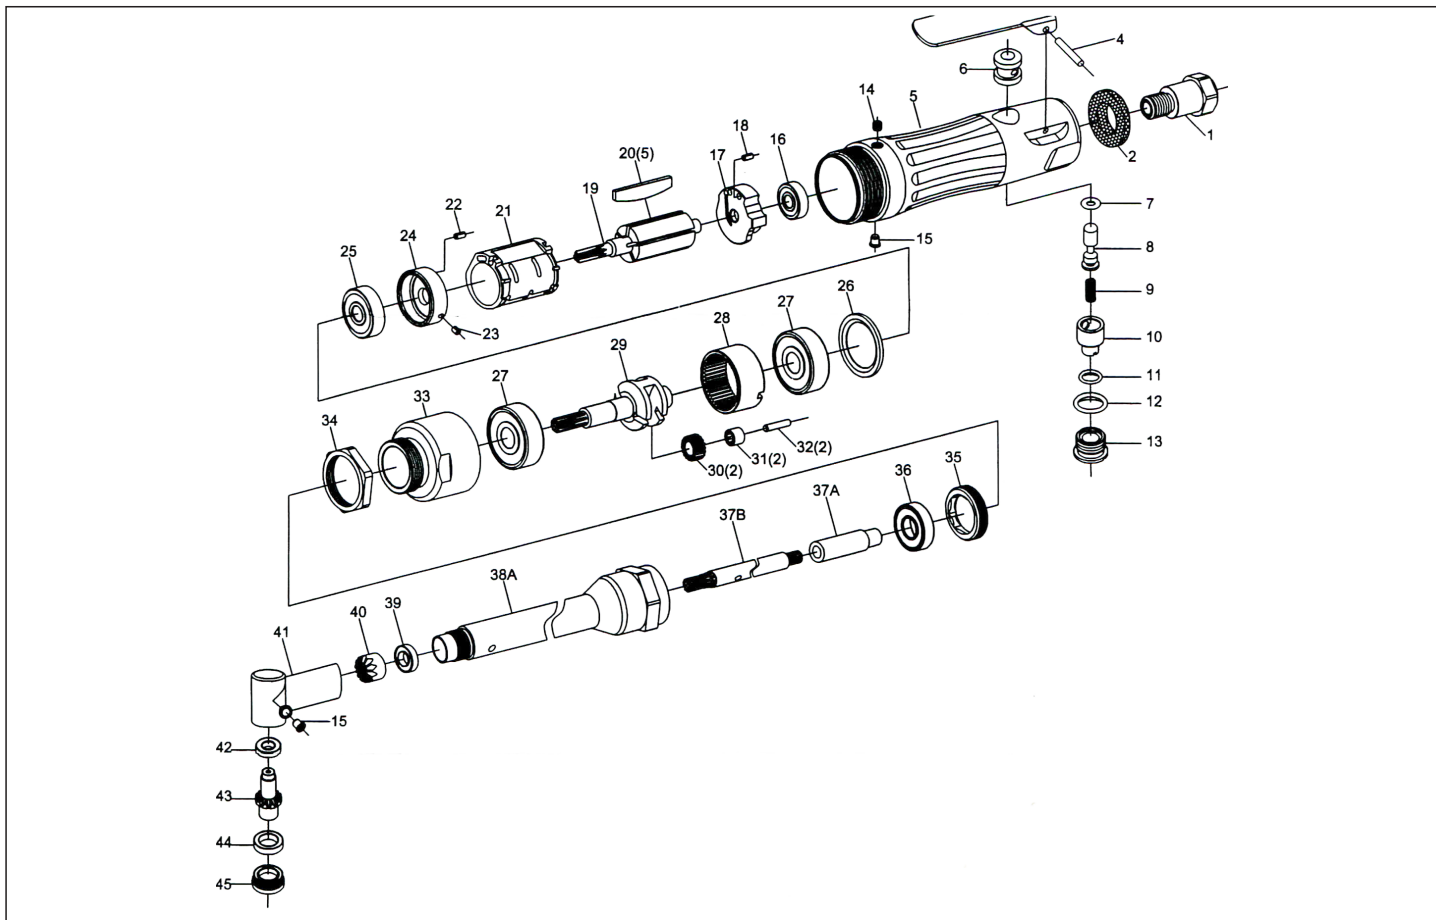

# 9030EXT 1/4" Right Angle Extended Grinder

Index	Part No.	Description	Qty.
1	903001	Inlet	1
2	903002	Muffler	1
3	903003	Lever	1
4	903004	Pin	1
5	903005	Housing	1
6	903006	Valve Bushing	1
7	903007	O-Ring	1
8	903008	Valve Stem	1
9	903009	Valve Spring	1
10	903010	Regulator	1
11	903011	O-Ring	1
12	903012	O-Ring	1
13	903013	Plug	1
14	903014	Set Screw	1
15	903015	Grease Fitting	2
16	903016	Ball Bearing	1
17	903017	End Plate	1
18	903018	Locating Pin	1
19	903019	Rotor	1
20	903020	Vanes	5
21	903021	Cylinder	1
22	903022	Locating Pin	1
23	903023	Locating Pin	1

Index	Part No.	Description	Qty.
24	903024	Front Plate	1
25	903025	Ball Bearing	1
26	903026	Spacer	1
27	903027	Ball Bearing	2
28	903028	Ring Gear	1
29	903029	Carrier	1
30	903030	Idler Bearing	2
31	903031	Needle Bearing	2
32	903032	Pin	2
33	903033	Adapter	1
34	903034	Lock Nut	1
35	903035	Lock Ring	1
36	903036	Ball Bearing	1
37A	903037A	Adapter Spindle	1
37B	903037B	Drive Spindle	1
38A	9030EXT38	Adapter Housing	1
39	903039	Ball Bearing	1
40	903040	Pinion	1
41	903041	Angle Housing	1
42	903042	Ball Bearing	1
43	903043	Spindle Gear	1
44	903044	Ball Bearing	1
45	903045	Lock Ring	1