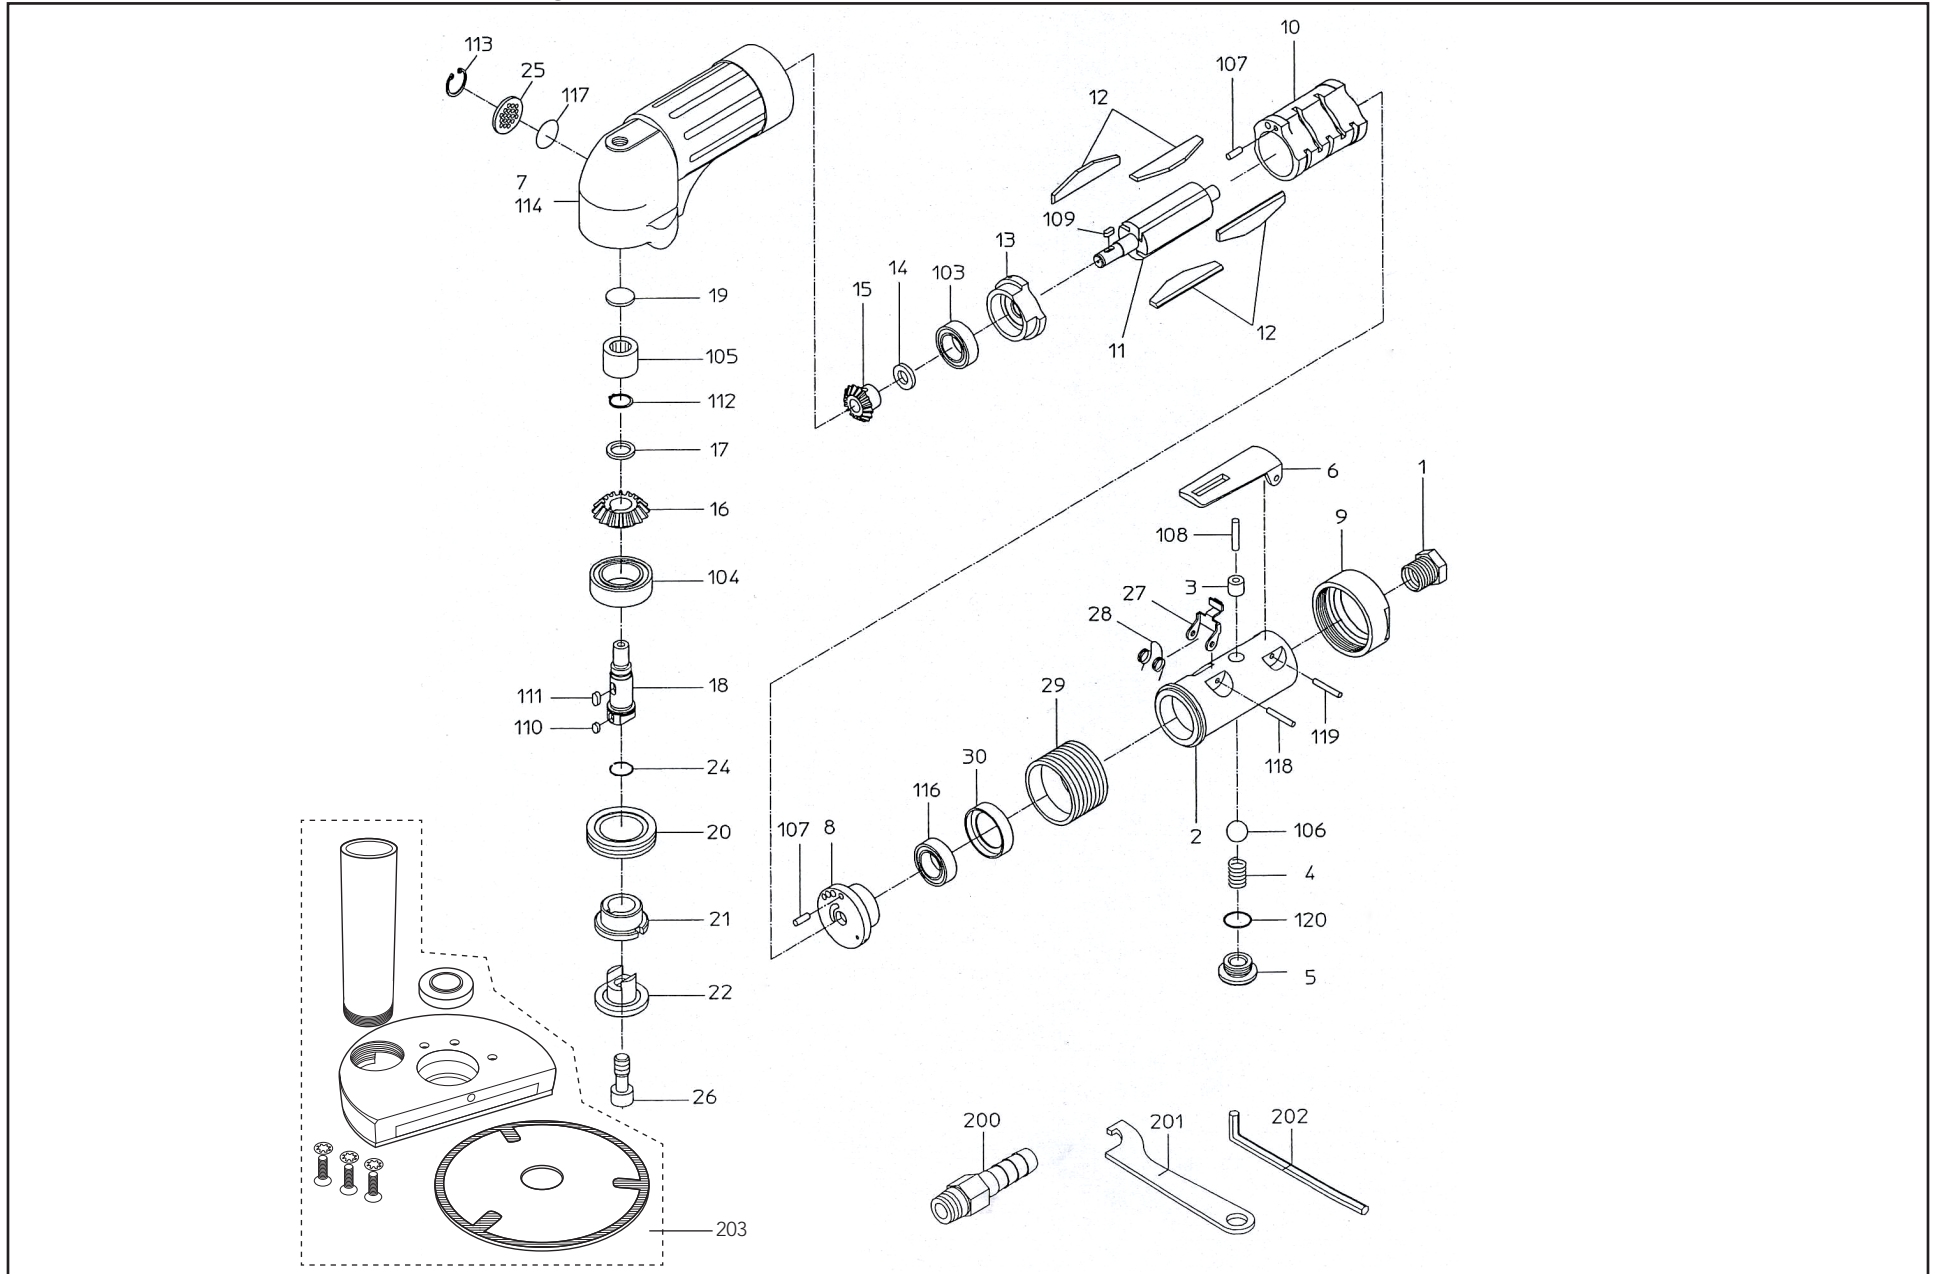

MICHIGAN PNEUMATIC TOOL, INC.

80-4HD 4" Fiberglass Trimmer

80-5HD 5" Fiberglass Trimmer

MICHIGAN PNEUMATIC TOOL, INC.

80-4HD 4" Fiberglass Trimmer

80-5HD 5" Fiberglass Trimmer

| Index | Part No. | Description | Qty. |
|-------|----------|-----------------|------|
| 1 | 15204080 | Inlet Bushing | 1 |
| 2 | 15005500 | Handle | 1 |
| 3 | 15005480 | Throttle Bush | 1 |
| 4 | 15102340 | Throttle Spring | 1 |
| 5 | 15005490 | Throttle Plug | 1 |
| 6 | 15016036 | Lever | 1 |
| 7 | 15016148 | Rotor Case | 1 |
| 8 | 15015778 | Top Plate | 1 |
| 9 | 15005530 | Lock Nut | 1 |
| 10 | 15015780 | Cylinder | 1 |
| 11 | 15016074 | Rotor | 1 |
| 12 | 15016098 | Vane | 4 |
| 13 | 15016075 | Bottom Plate | 1 |
| 14 | 15005250 | Rotor Washer | 1 |
| 15 | 15005240 | Rotor Gear | 1 |
| 16 | 15005270 | Spindle Gear | 1 |
| 17 | 15005260 | Spindle Washer | 1 |
| 18 | 15016072 | Stone Spindle | 1 |
| 19 | 15015790 | Washer | 1 |
| 20 | 15007100 | Spindle Nut | 1 |
| 21 | 15016056 | Stone Flange | 1 |
| 22 | 15016063 | Wheel Nut | 1 |
| 24 | 15007130 | Stopper Ring | 1 |
| 25 | 15015773 | Exhaust Cover | 1 |
| 26 | 15015388 | Lock Screw | 1 |
| 27 | 15005520 | Stopper | 1 |
| 28 | 15008230 | Spring | 1 |
| 29 | 15005010 | Air Connector | 1 |
| 30 | 15015986 | Cap | 1 |
| 103 | 28201072 | Ball Bearing | 1 |