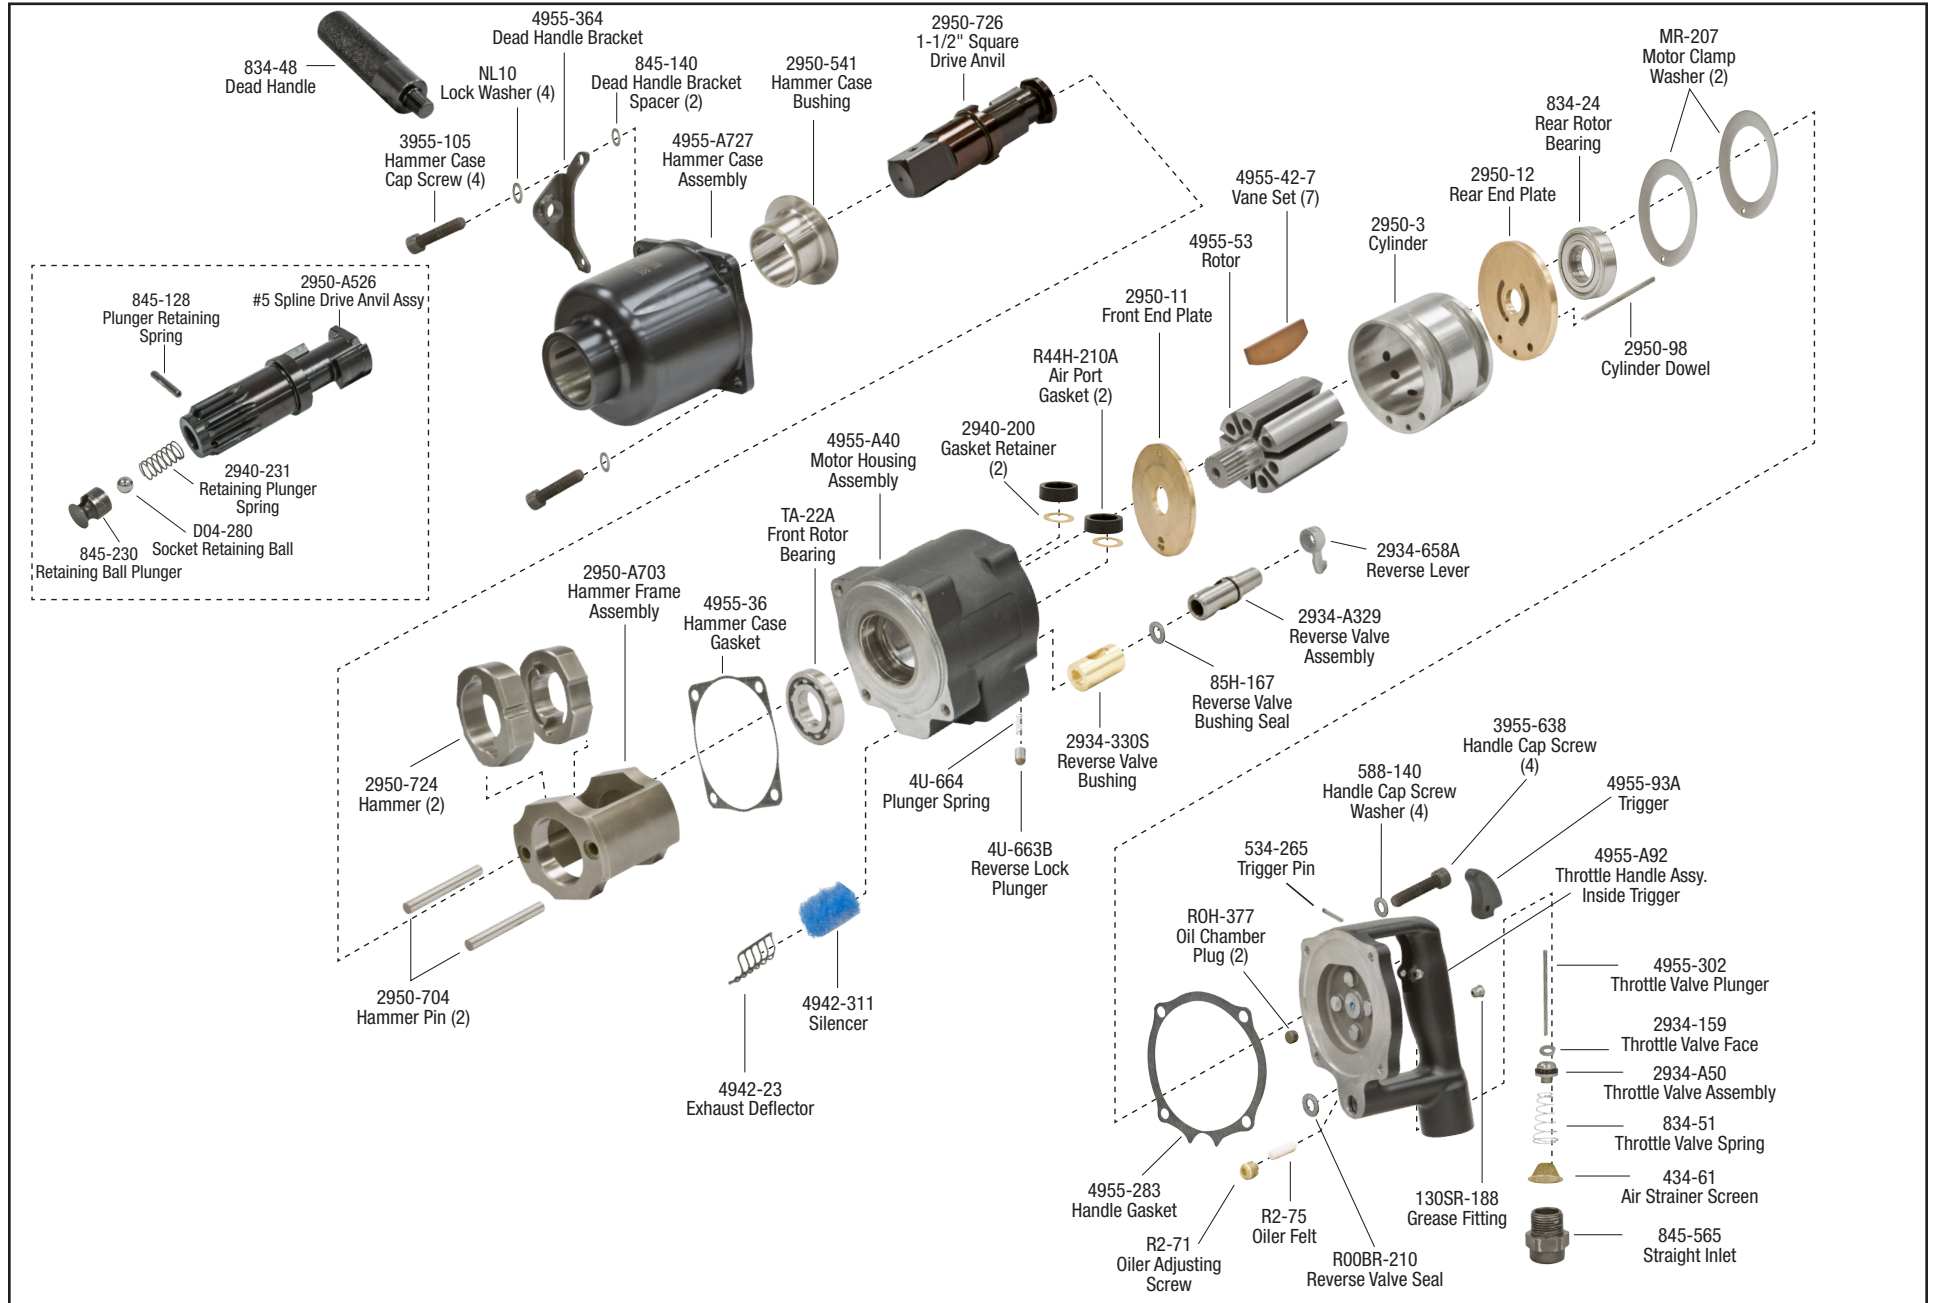

MICHIGAN PNEUMATIC TOOL, INC.

4955B2 1-1/2" Straight Inside Trigger Impact

4955B1 #5 Spline Straight Inside Trigger Impact

6850 Middlebelt Rd. • Romulus, MI 48174 • 1-800-521-8104 • Ph: (313) 933-5890 • Fax: (313) 933-0440